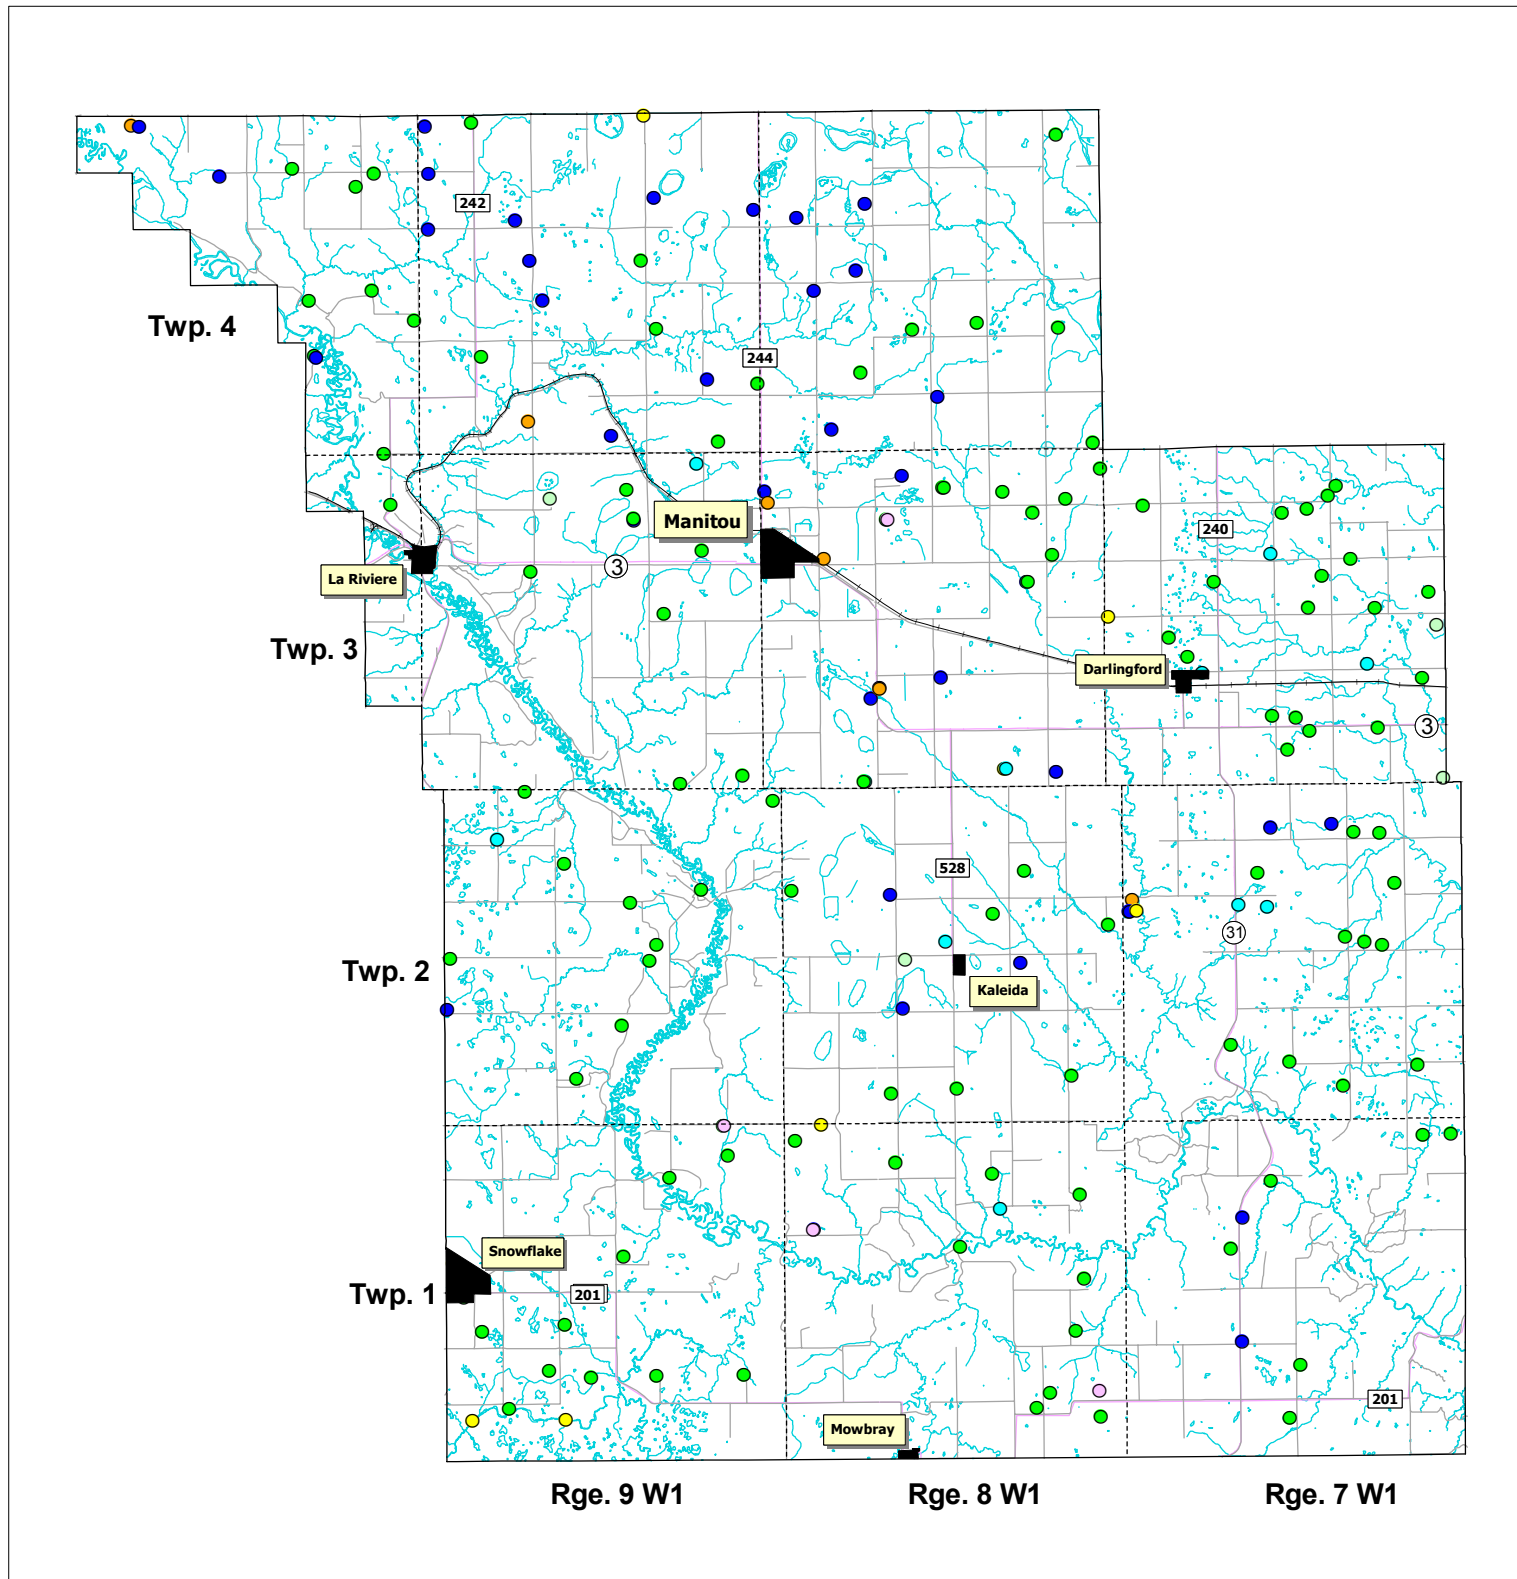

Map #2 Location Map for Livestock Operations

- |  |                   |                            |         |
|--|-------------------|----------------------------|---------|
|  | Towns             | <b>Livestock Operation</b> |         |
|  | RM Boundary       |                            | beef    |
|  | Township Boundary |                            | hogs    |
|  | Railways          |                            | horses  |
|  | Highways & PR's   |                            | dairy   |
|  | Roads             |                            | poultry |
|  | Water             |                            | goats   |
|  |                   |                            | sheep   |