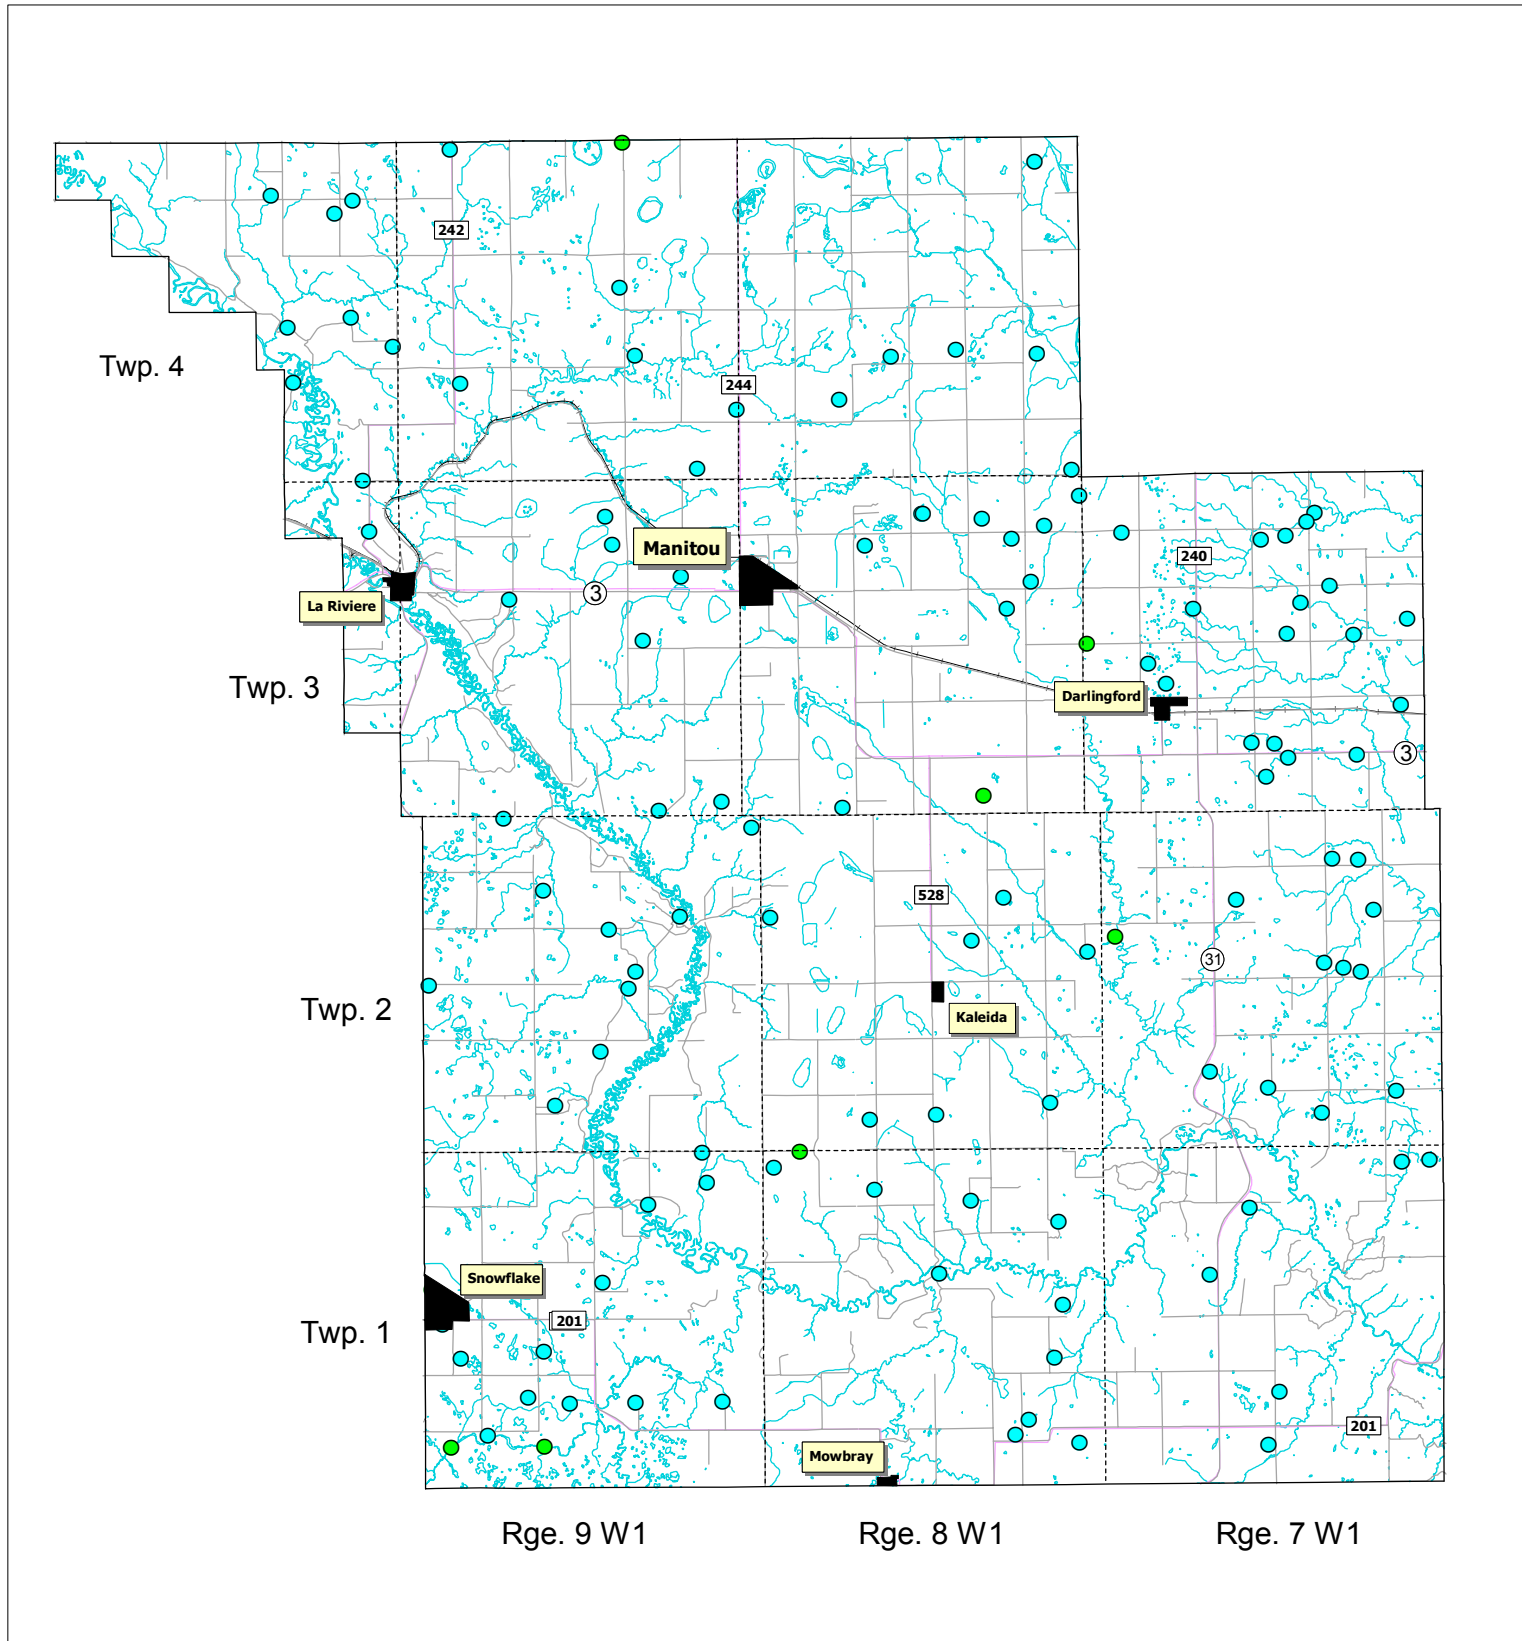

Map #5 Location Map for Beef & Dairy Operations

	Towns		Highways & PR's	Livestock Operation	 1 0 1 2 3 4 5 Kilometers 1:60 000	
	RM Boundary		Roads			Beef
	Township Boundary		Water			Dairy