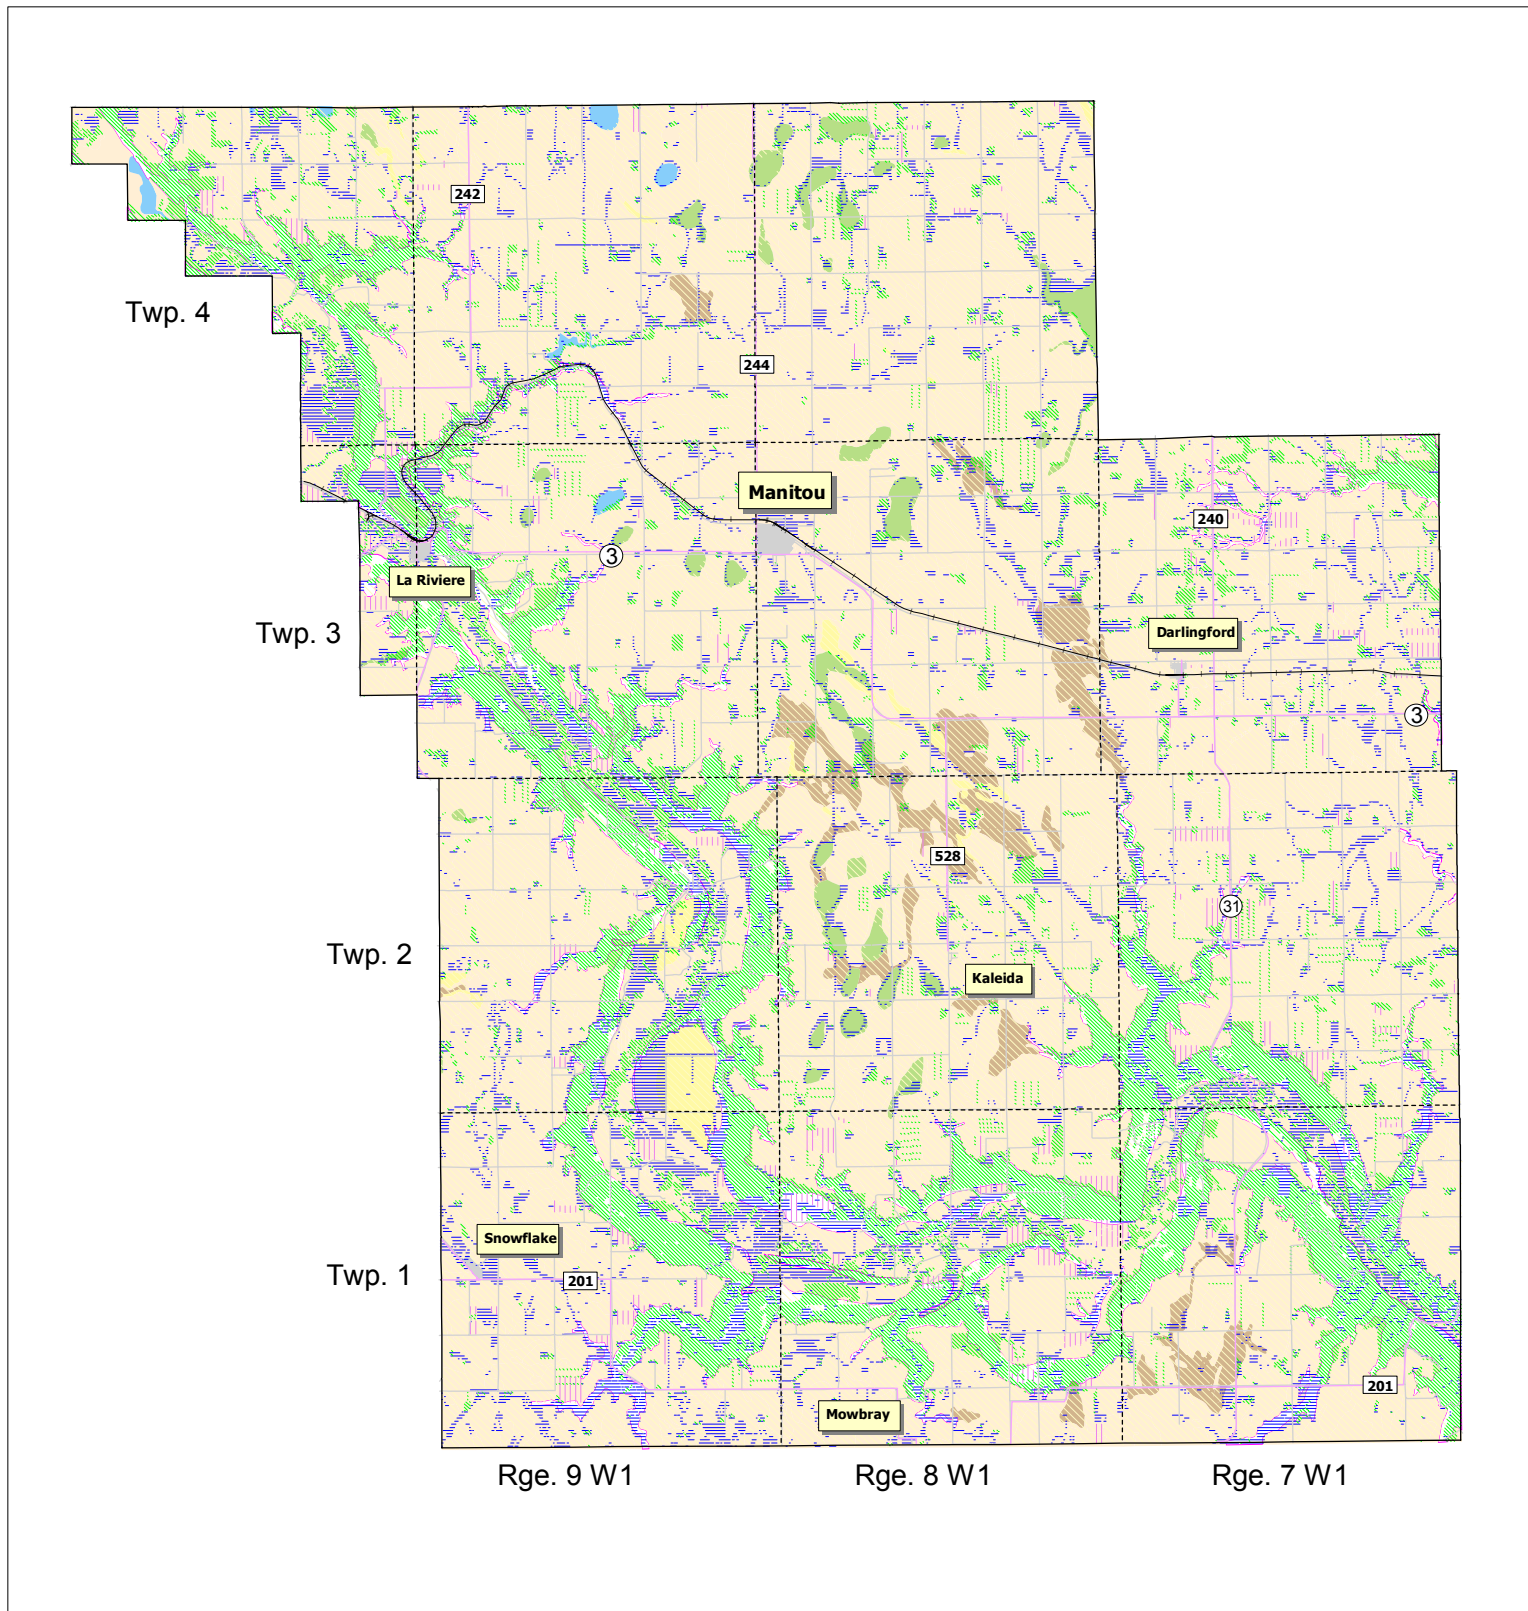

Map #8 Surface Texture with Annual Crop Land, Forage, Trees & Grassland Overlay

- Township Boundary
- RM Boundary
- Railway
- Highways & PR's
- Roads

Surface Texture

- Eroded slopes
- Water
- Unclassified
- Clayey
- Fine Loamy
- Coarse Loamy
- Sand
- Coarse Sands
- Organic
- Marsh

Land Use

- Annual Crop Land
- ▨ Trees
- ▨ Grassland
- ▨ Forage