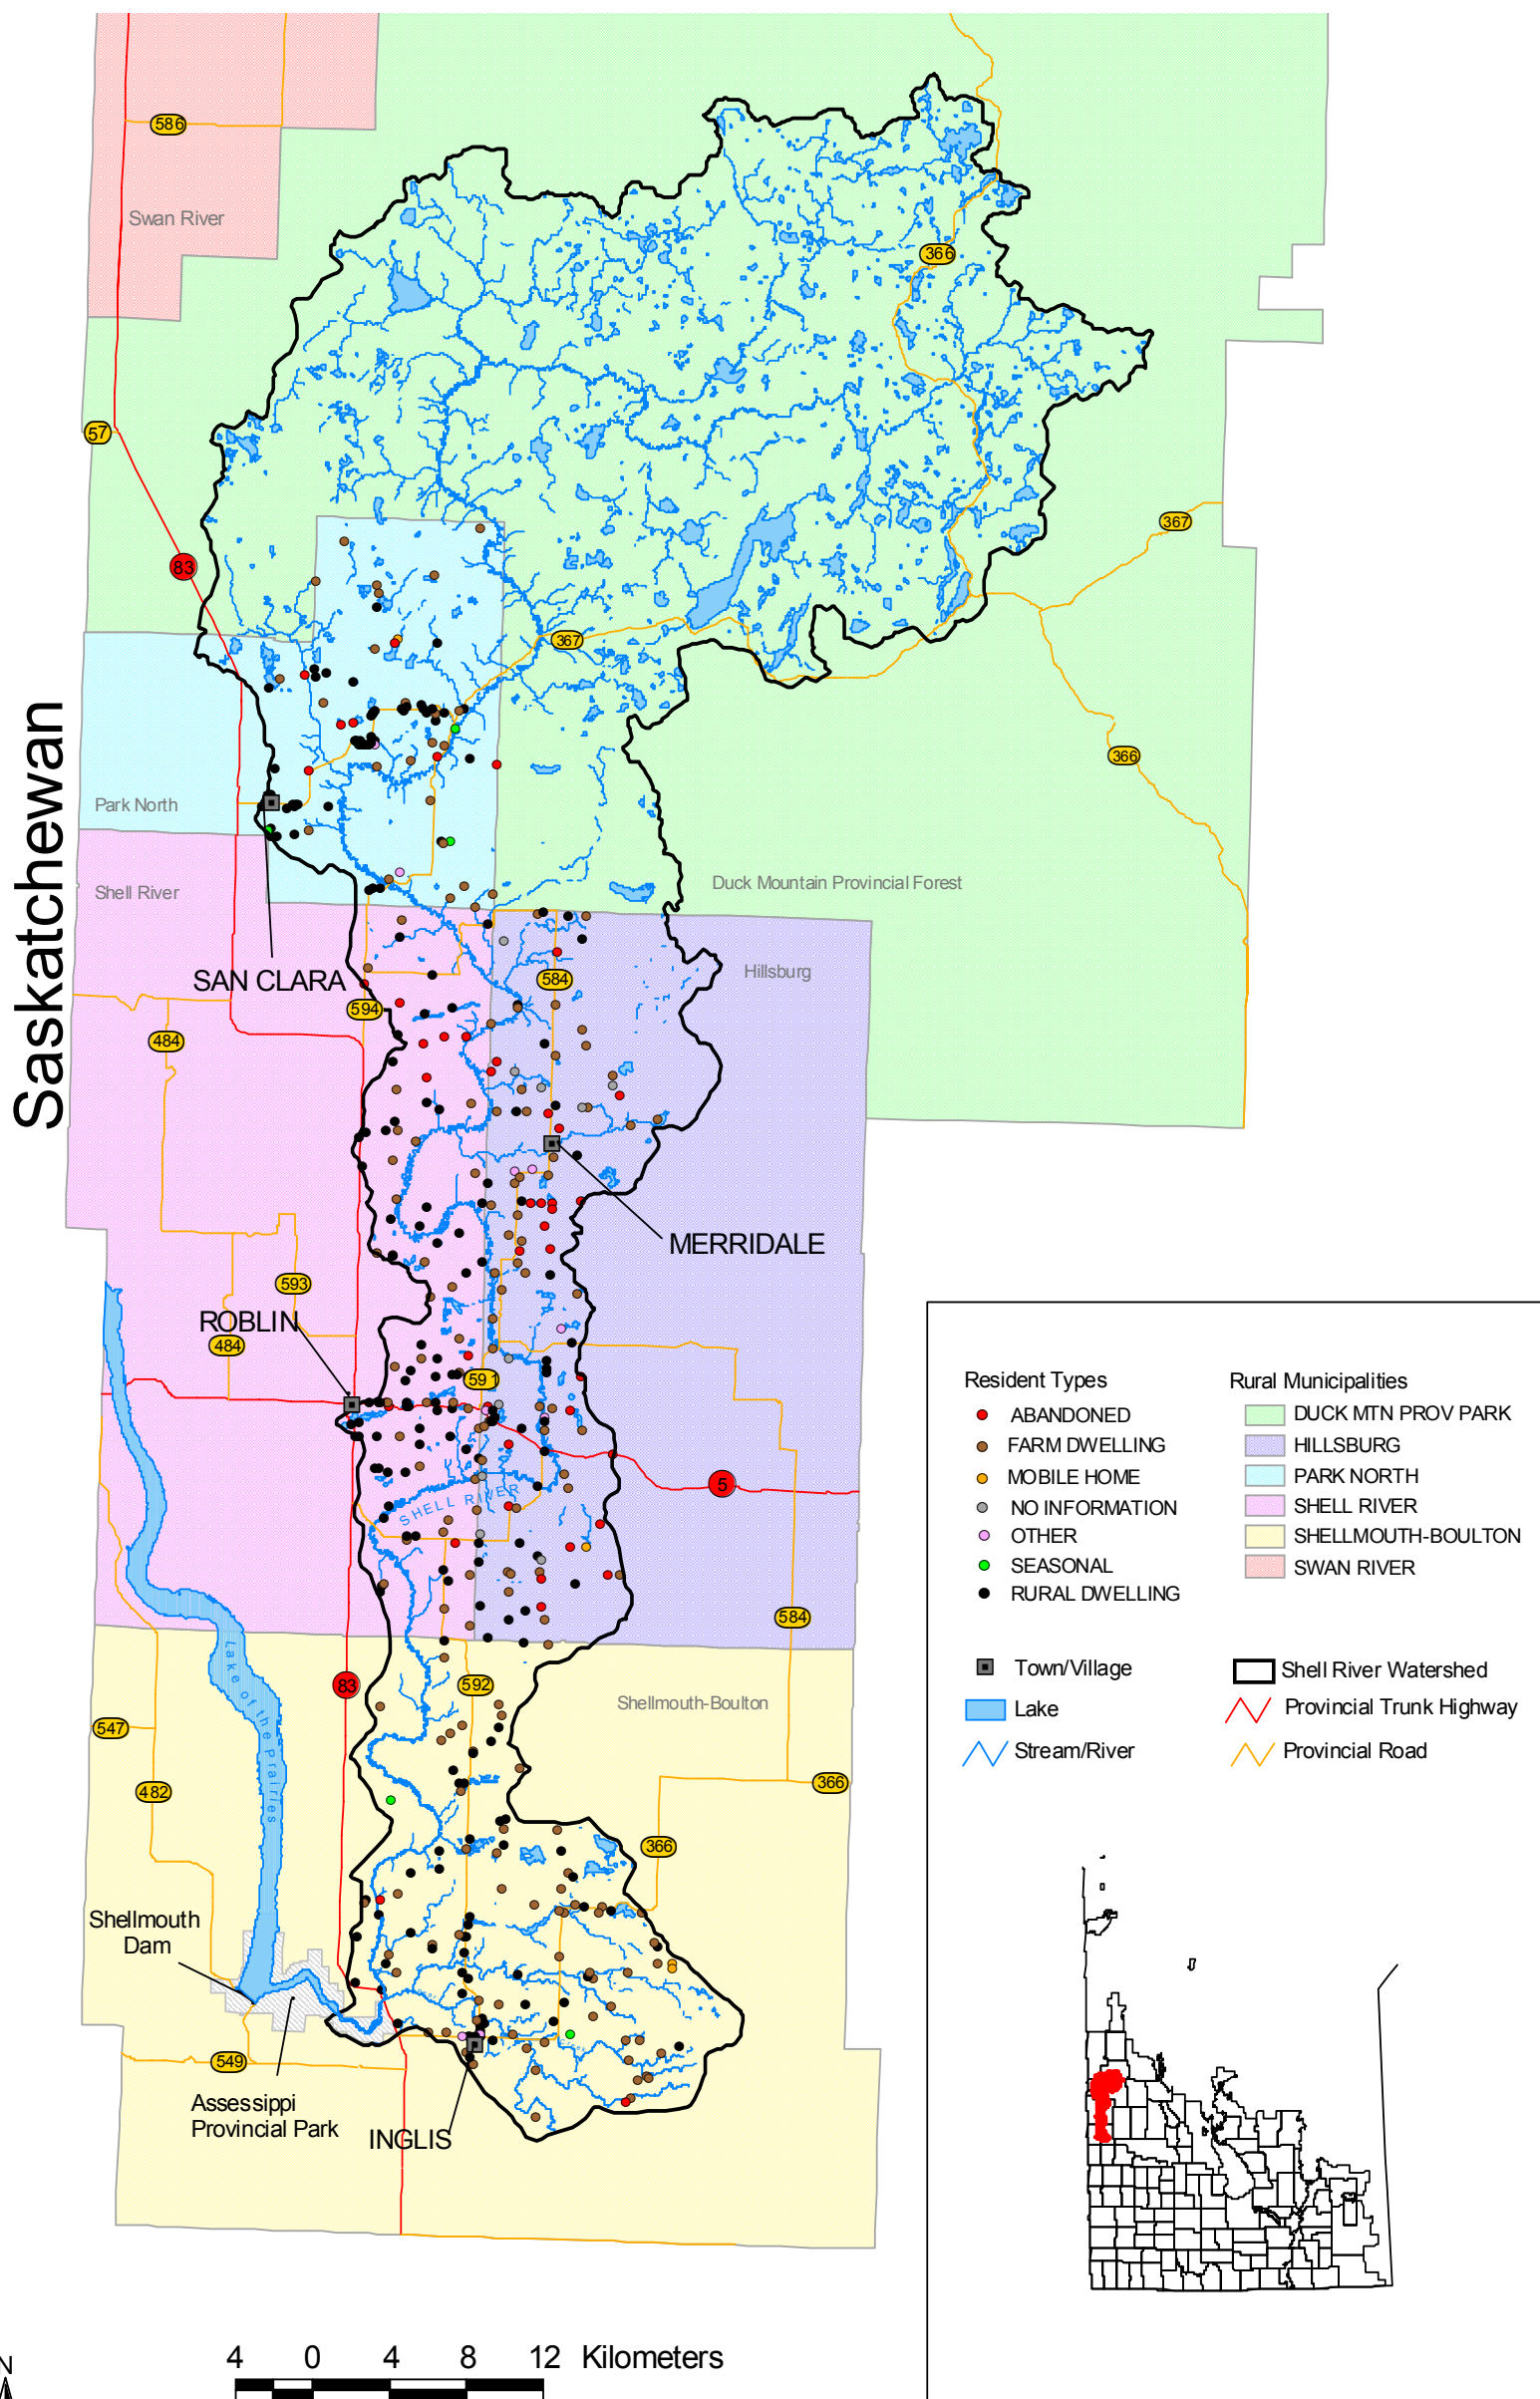

Map 2: Residents in the Shell River Watershed

4 0 4 8 12 Kilometers

Scale 1:350,000