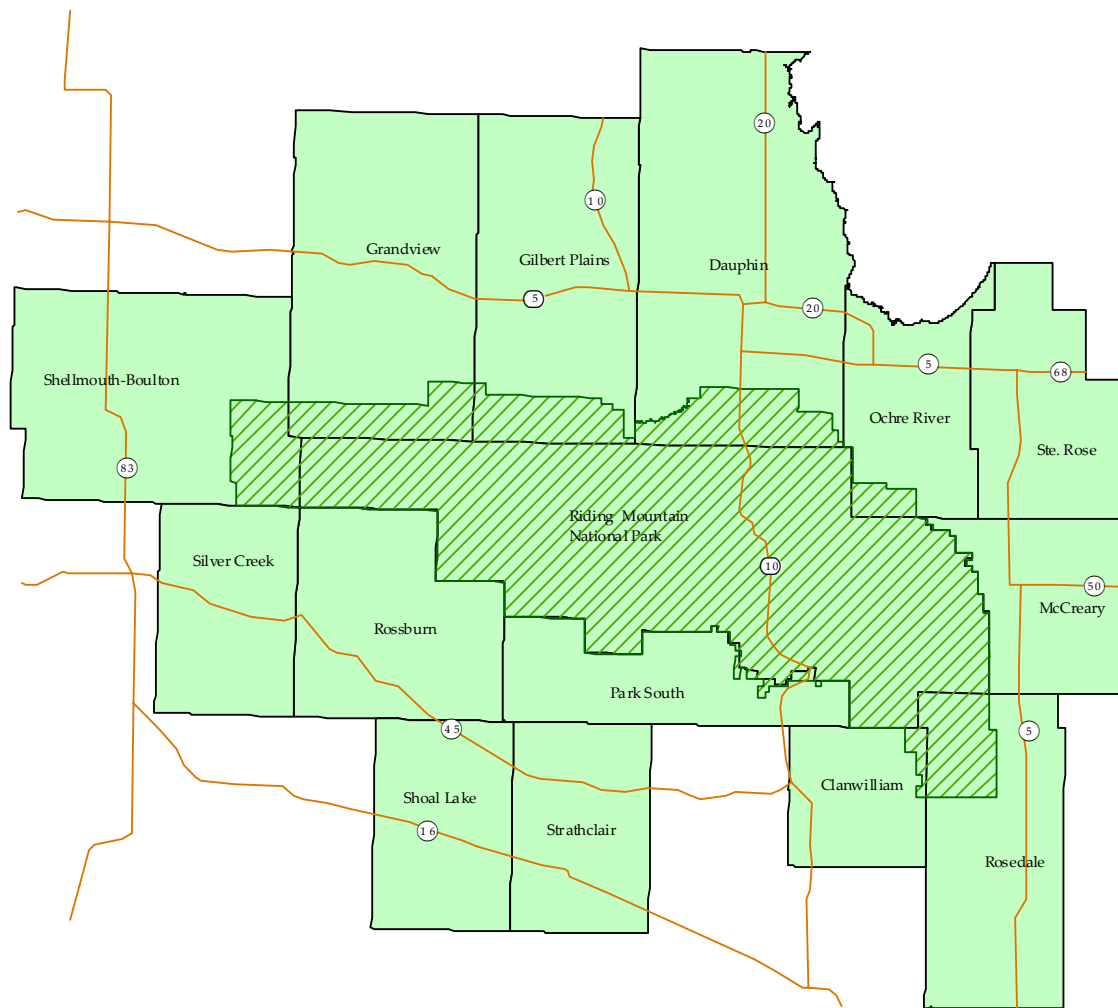

Map 1: Riding Mountain Biosphere Reserve

1:1000000