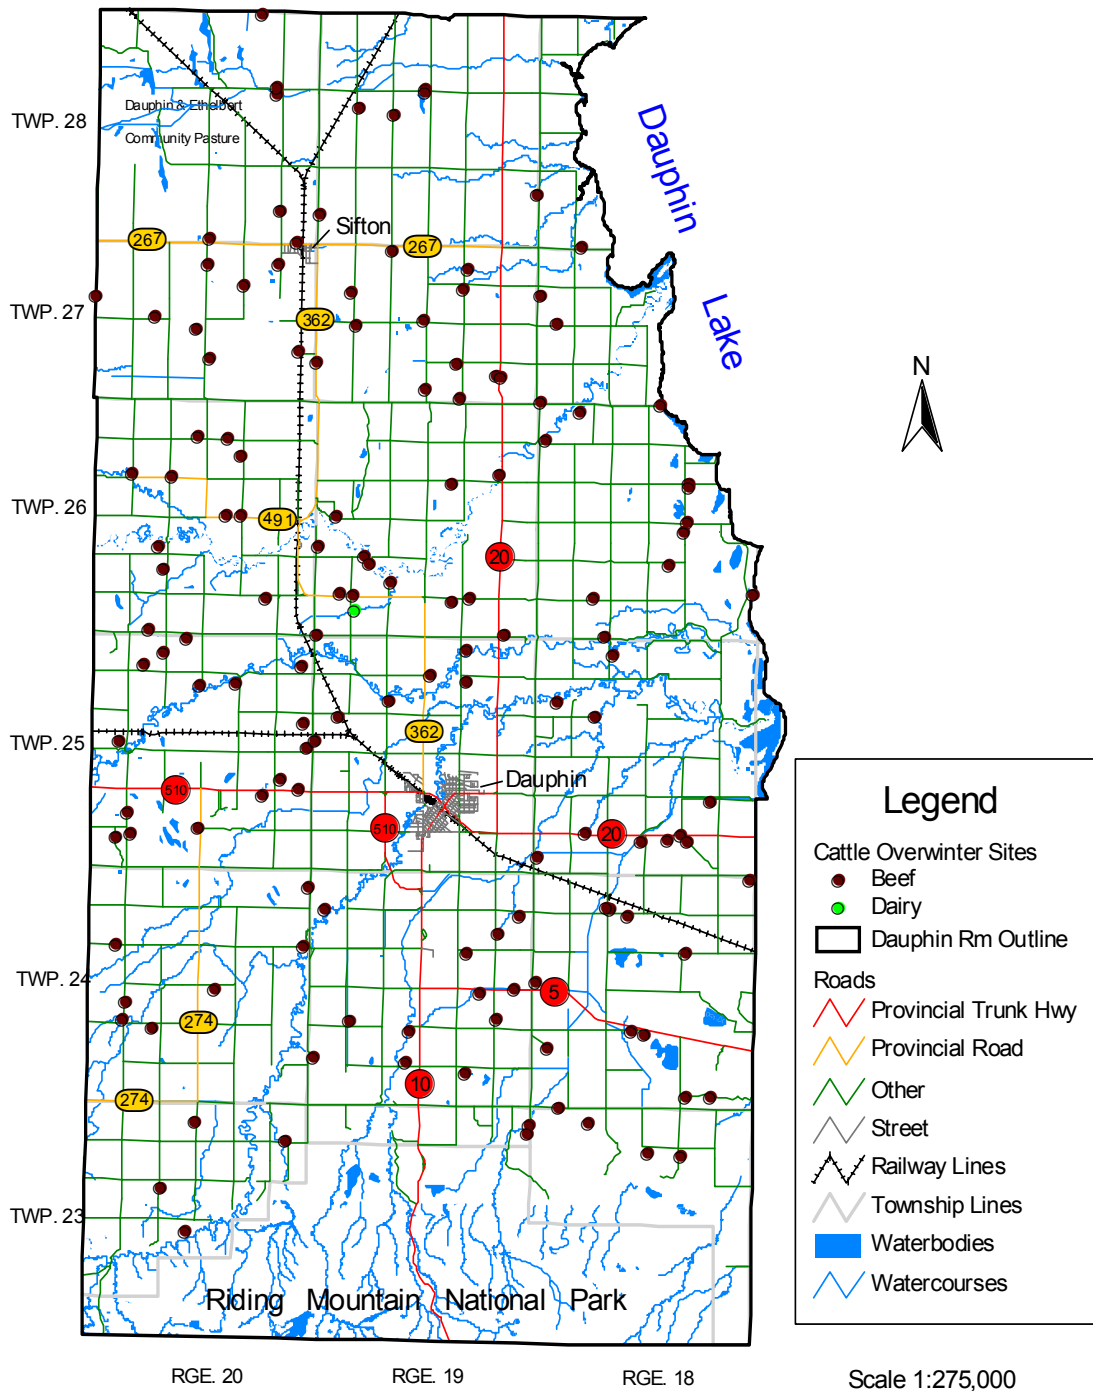

# Map 2: RM of Dauphin Base Map

4 0 4 8 12 16 20 24 Kilometers

Scale 1:275,000