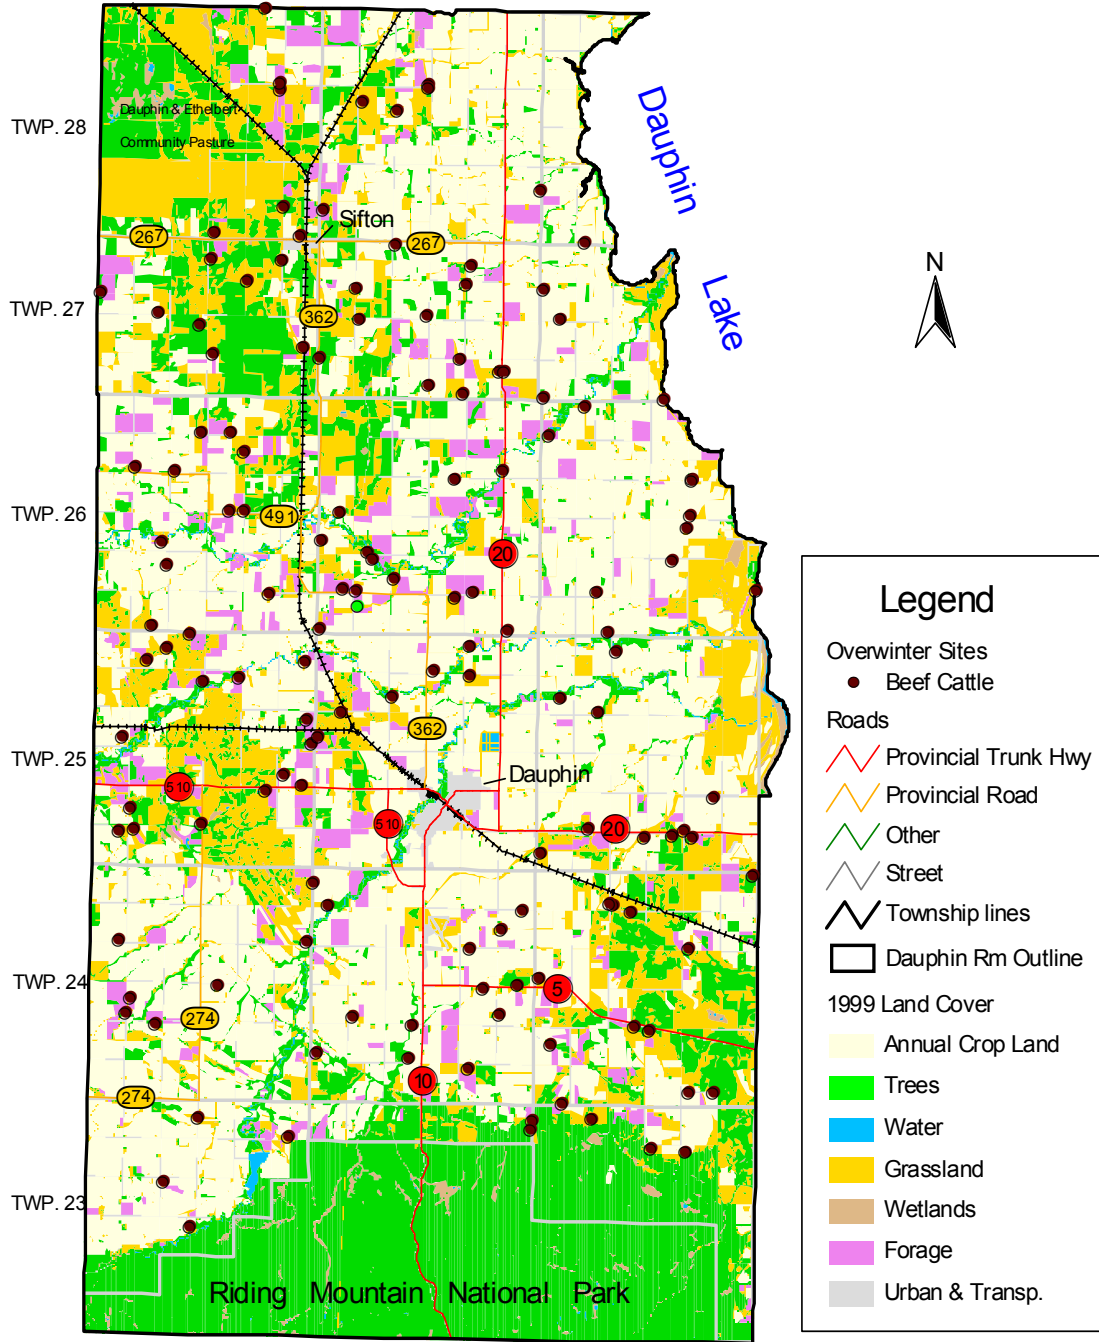

Map 3: RM of Dauphin Land Cover Map

Legend

- Overwinter Sites
 - Beef Cattle
- Roads
 - Provincial Trunk Hwy
 - Provincial Road
 - Other
 - Street
- Township lines
- ▭ Dauphin Rm Outline
- 1999 Land Cover
 - Annual Crop Land
 - Trees
 - Water
 - Grassland
 - Wetlands
 - Forage
 - Urban & Transp.

Scale 1:275,000