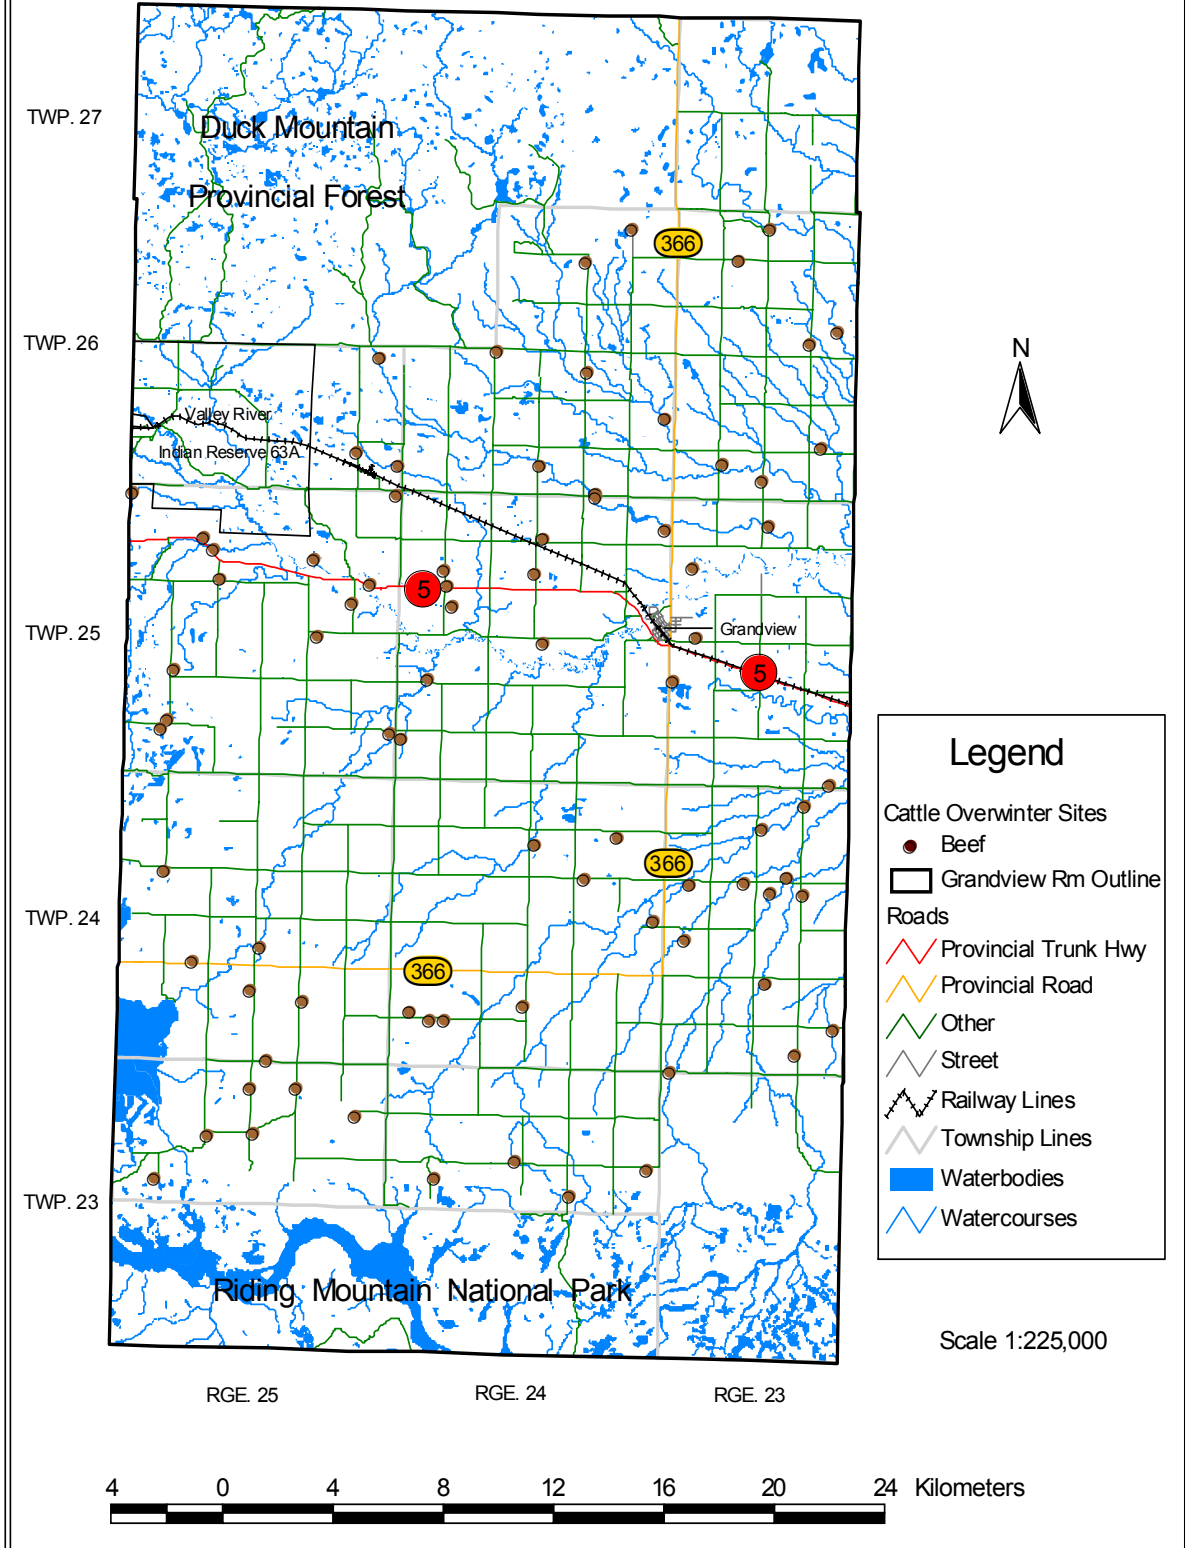

# Map 6: RM of Grandview Base Map

## Legend

- Cattle Overwinter Sites
  - Beef
- Grandview Rm Outline
- Roads
  - ▬ Provincial Trunk Hwy
  - ▬ Provincial Road
  - ▬ Other
  - ▬ Street
- ▬ Railway Lines
- ▬ Township Lines
- Waterbodies
- ▬ Watercourses

Scale 1:225,000