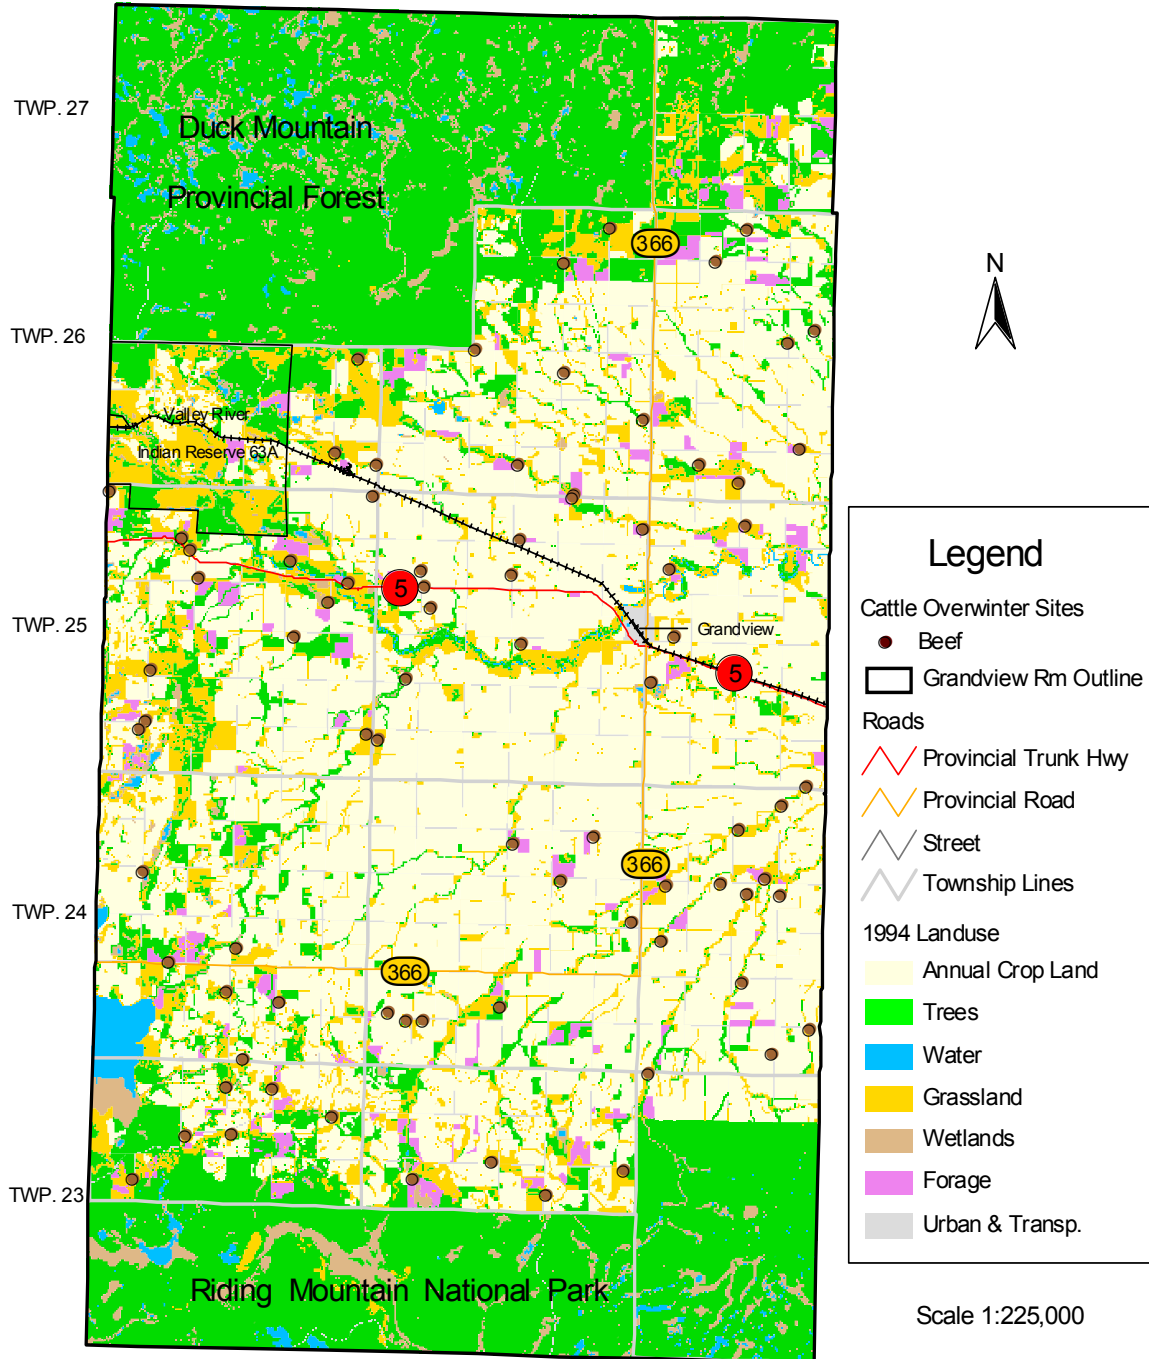

Map 7: RM of Grandview Land Cover Map

TWP. 27

TWP. 26

TWP. 25

TWP. 24

TWP. 23

Duck Mountain
Provincial Forest

Valley River
Indian Reserve 63A