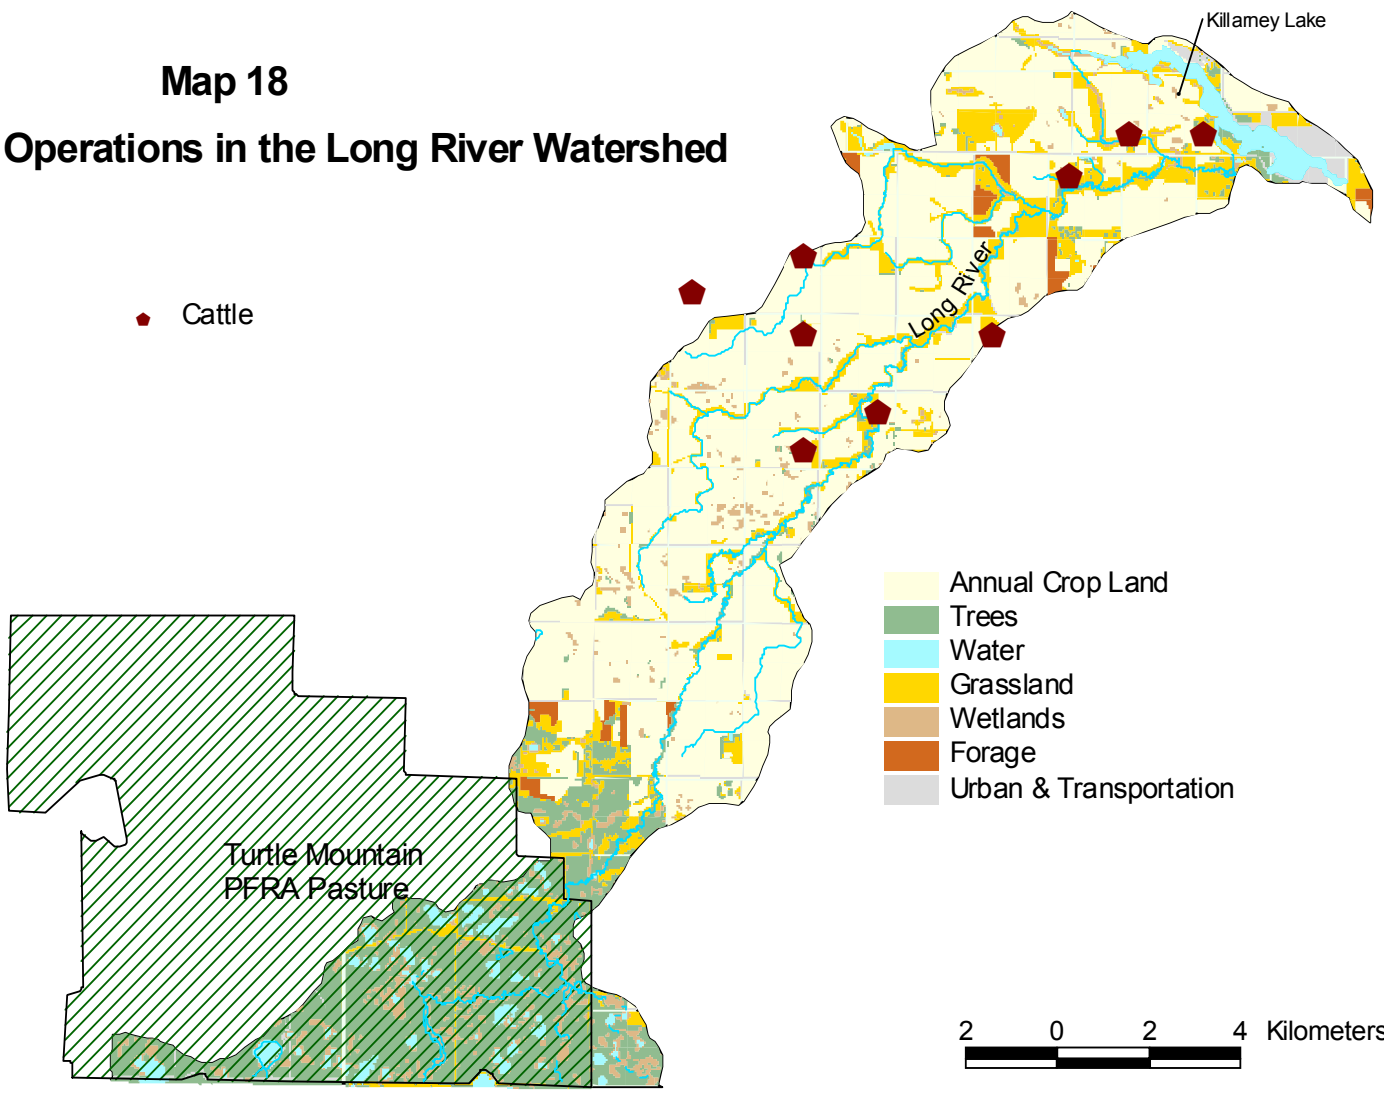

Map 18 Livestock Operations in the Long River Watershed

● Cattle

- Annual Crop Land
- Trees
- Water
- Grassland
- Wetlands
- Forage
- Urban & Transportation

Turtle Mountain
PFRA Pasture

2 0 2 4 Kilometers