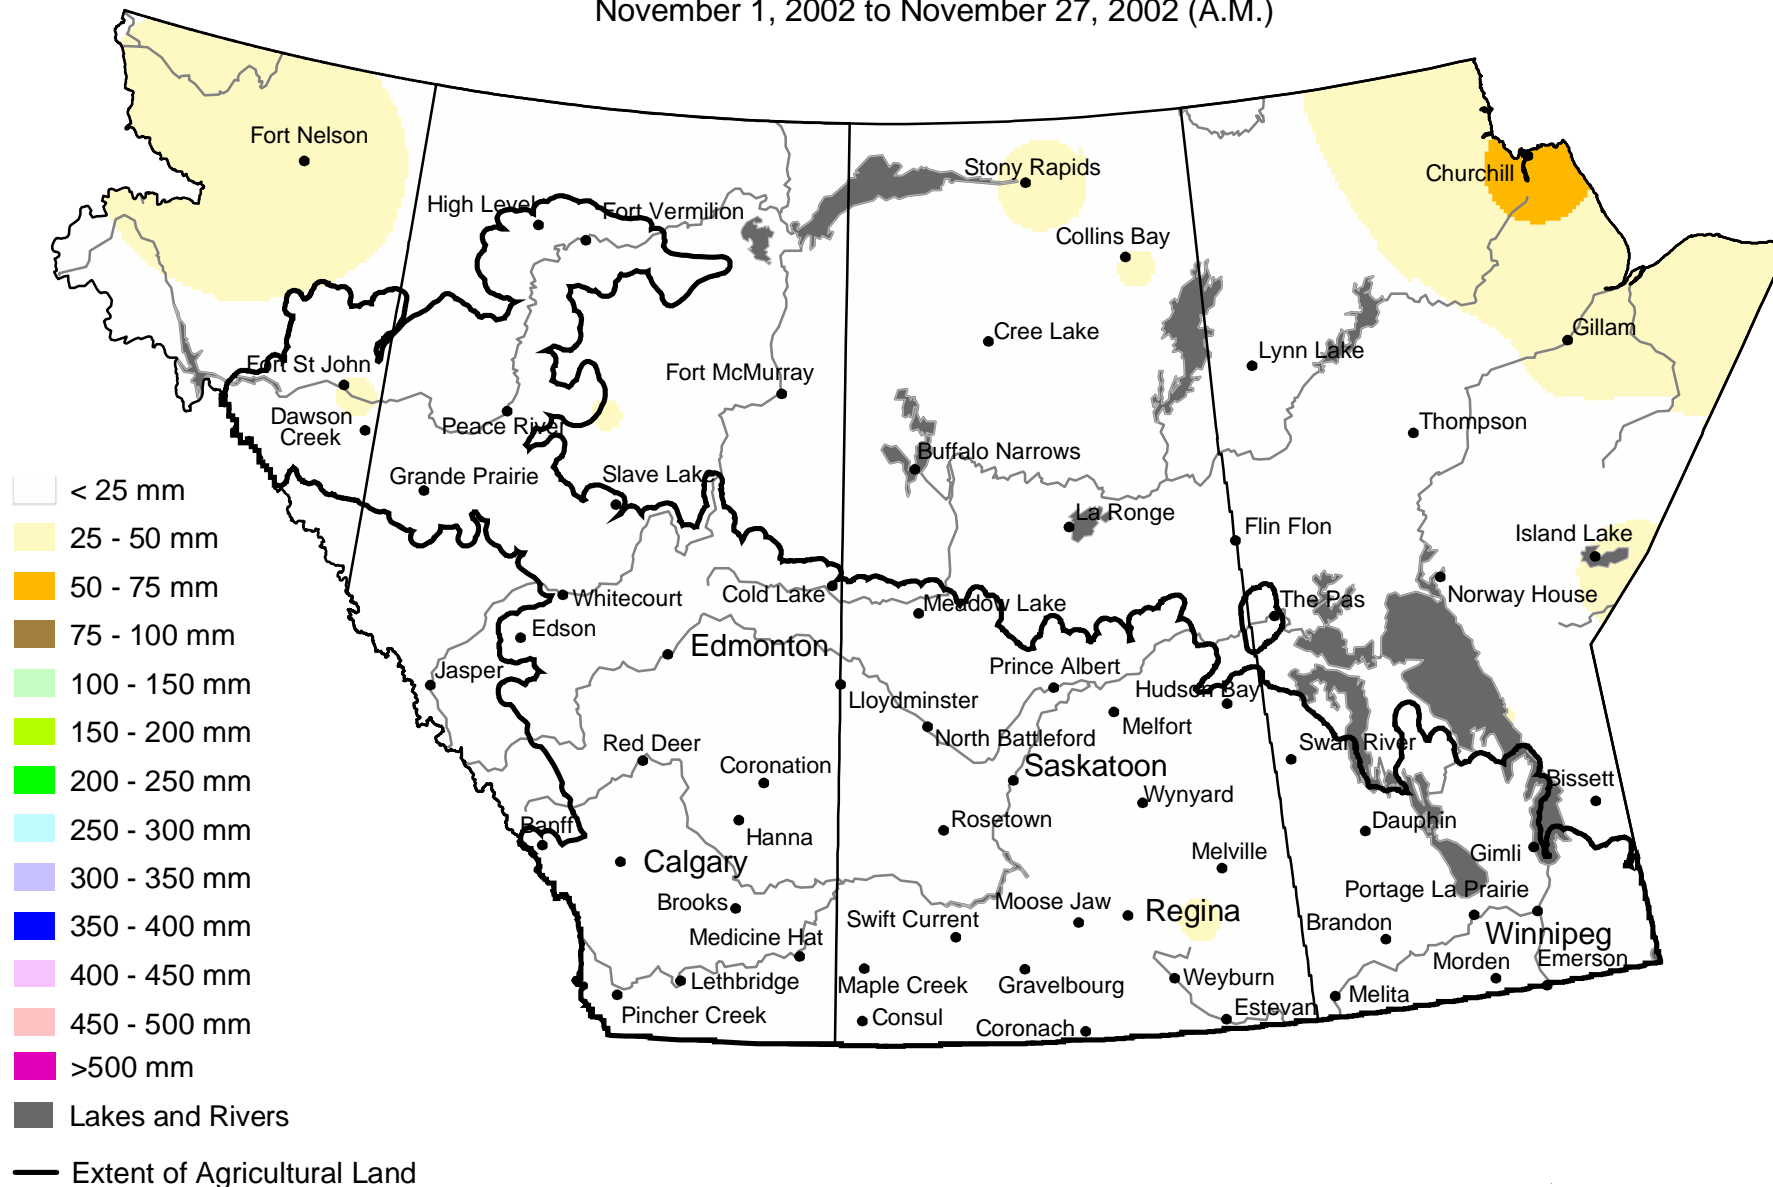

Accumulated Precipitation

November 1, 2002 to November 27, 2002 (A.M.)

Prepared by PFRA (Prairie Farm Rehabilitation Administration) using data from the Timely Climate Monitoring Network and the many federal and provincial agencies and volunteers that support it.