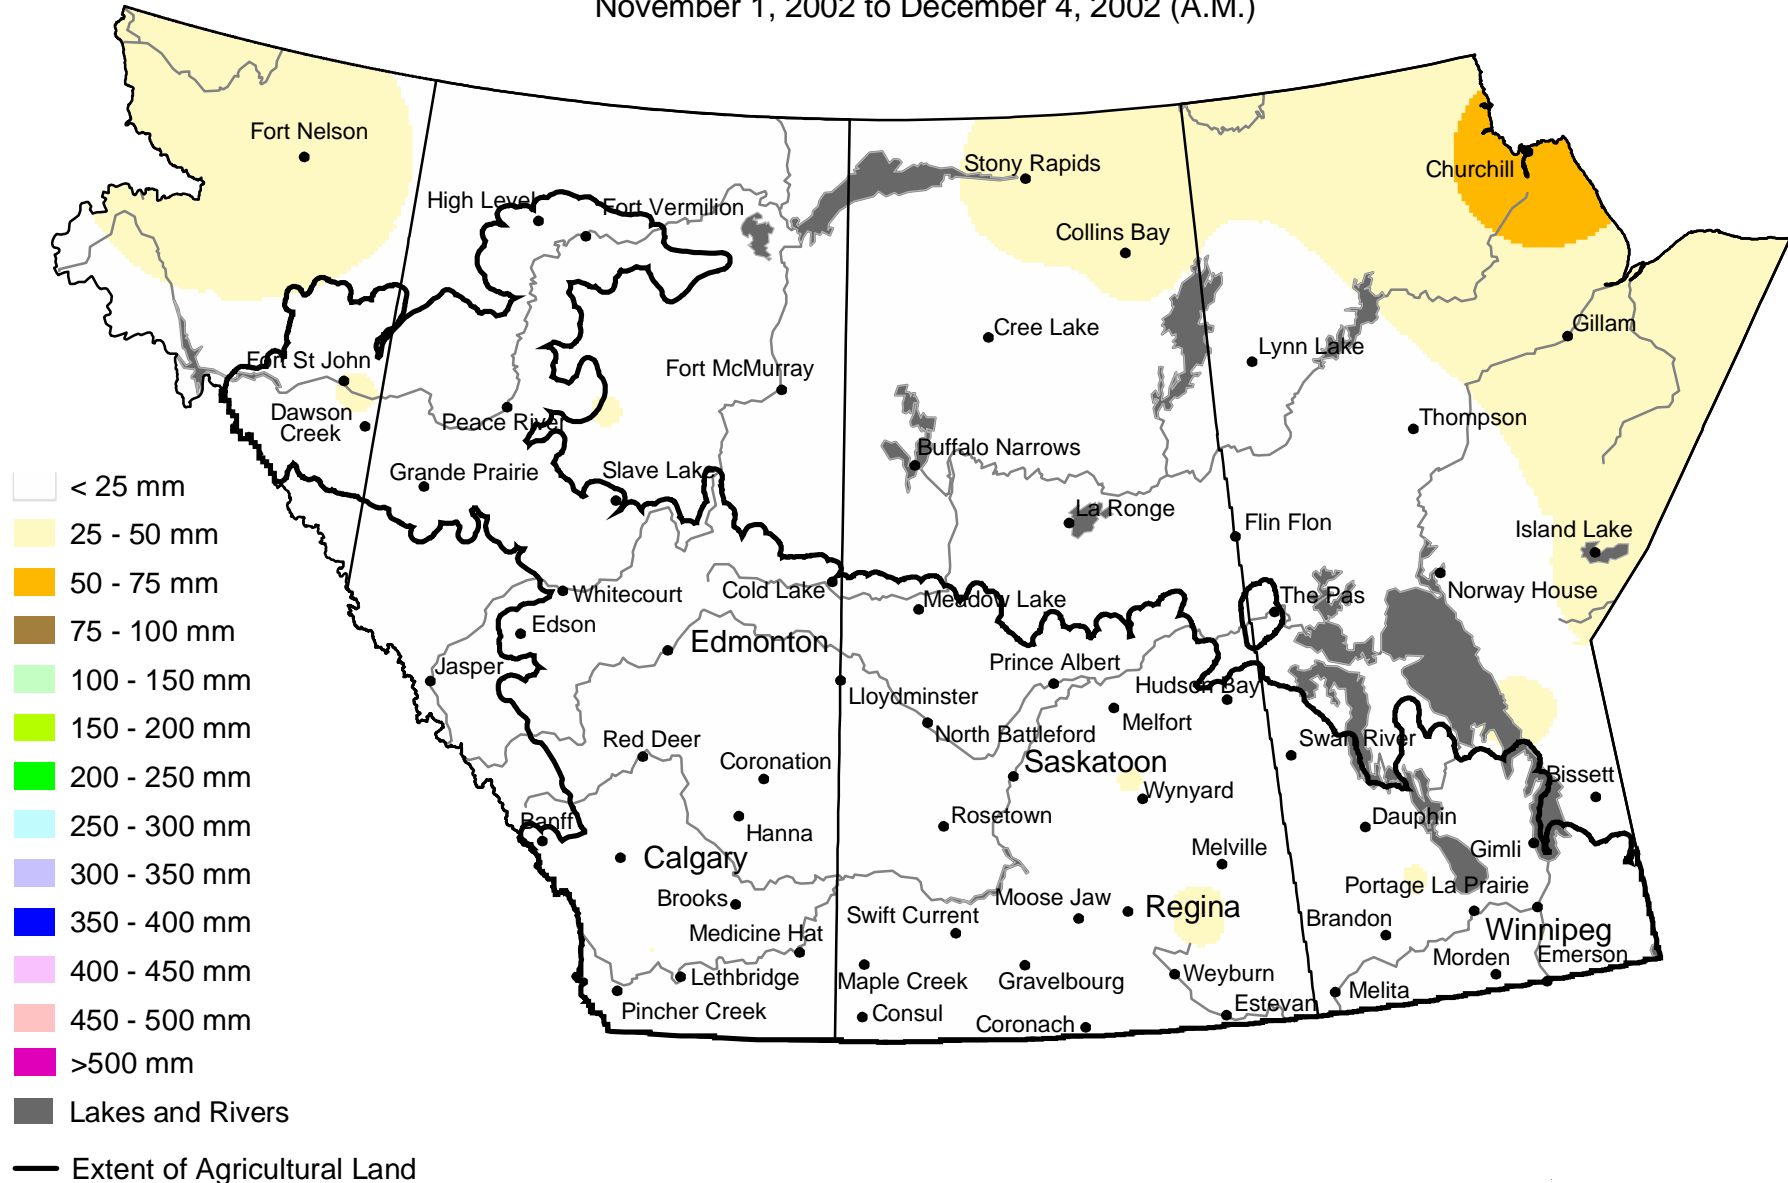

# Accumulated Precipitation

November 1, 2002 to December 4, 2002 (A.M.)

Prepared by PFRA (Prairie Farm Rehabilitation Administration) using data from the Timely Climate Monitoring Network and the many federal and provincial agencies and volunteers that support it.