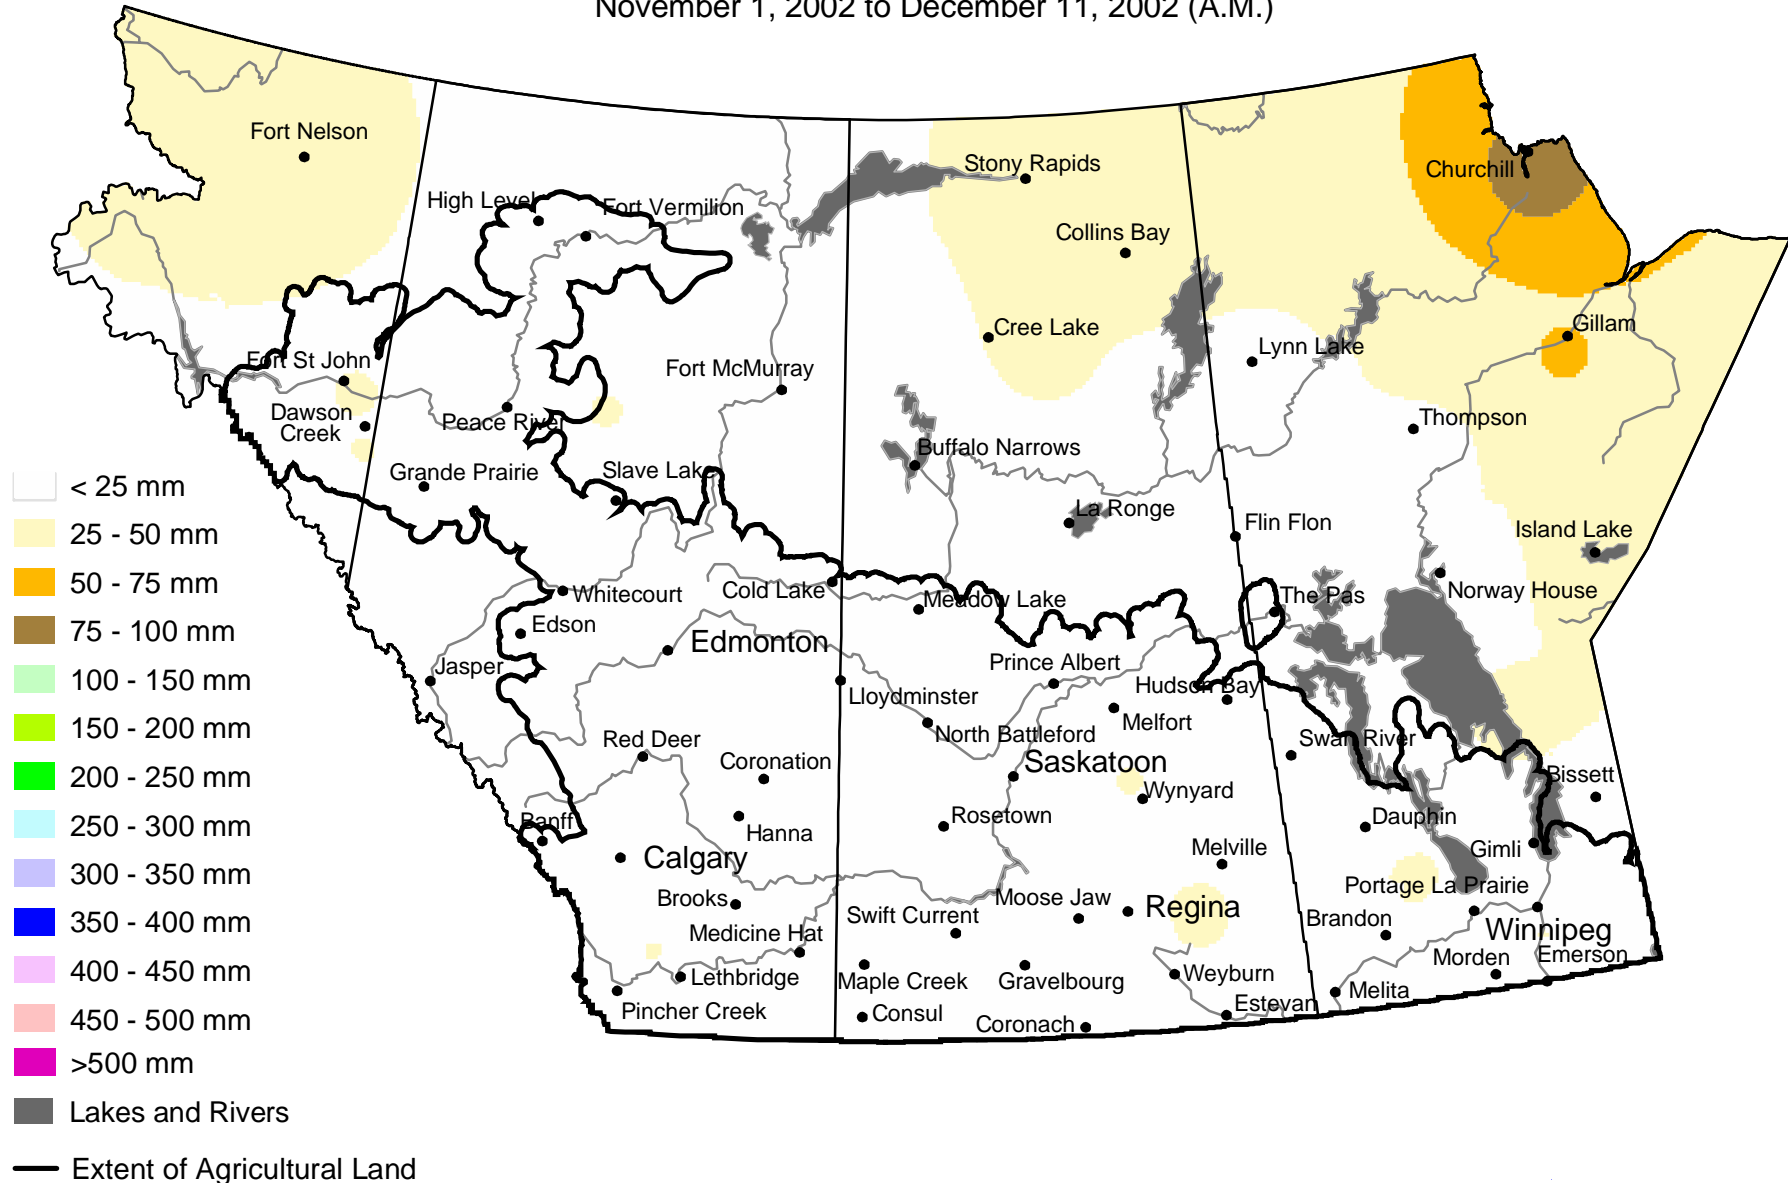

Accumulated Precipitation

November 1, 2002 to December 11, 2002 (A.M.)

Prepared by PFRA (Prairie Farm Rehabilitation Administration) using data from the Timely Climate Monitoring Network and the many federal and provincial agencies and volunteers that support it.