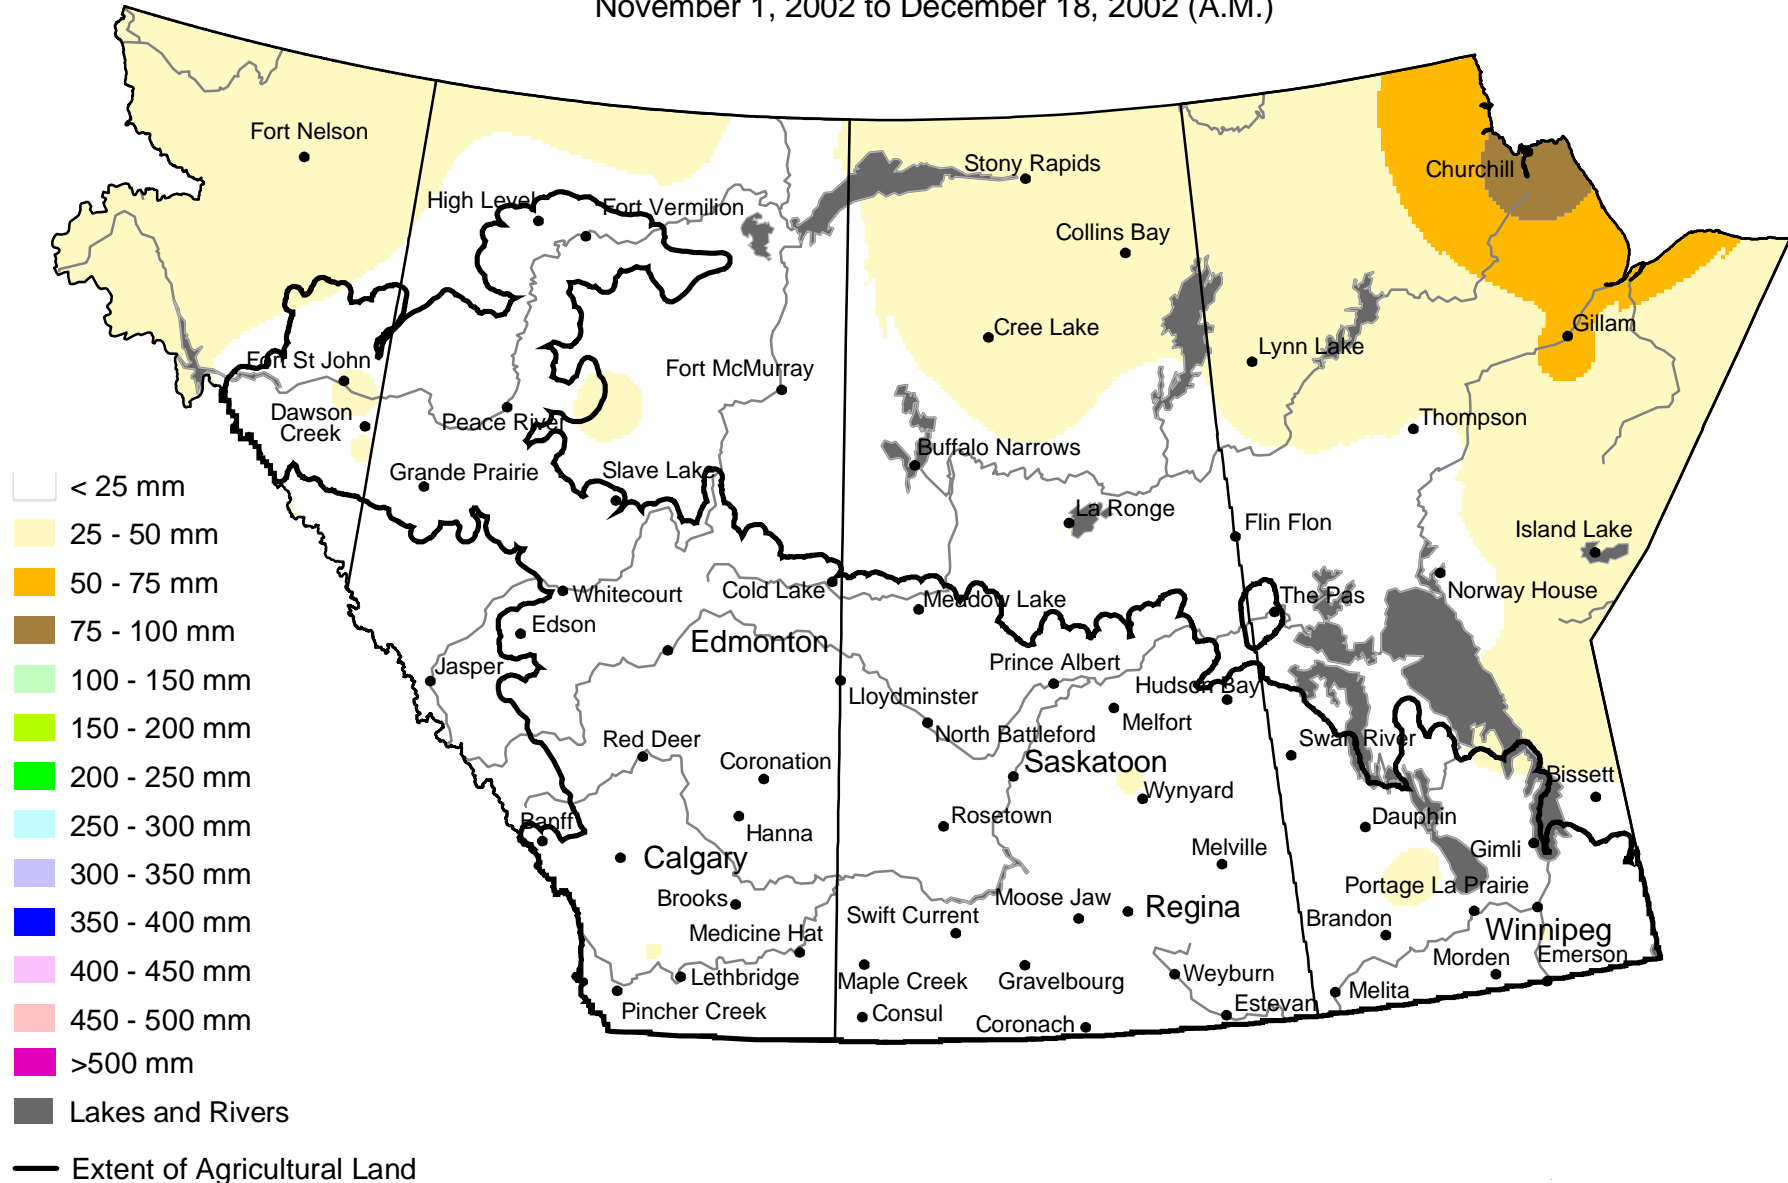

# Accumulated Precipitation

November 1, 2002 to December 18, 2002 (A.M.)

Prepared by PFRA (Prairie Farm Rehabilitation Administration) using data from the Timely Climate Monitoring Network and the many federal and provincial agencies and volunteers that support it.