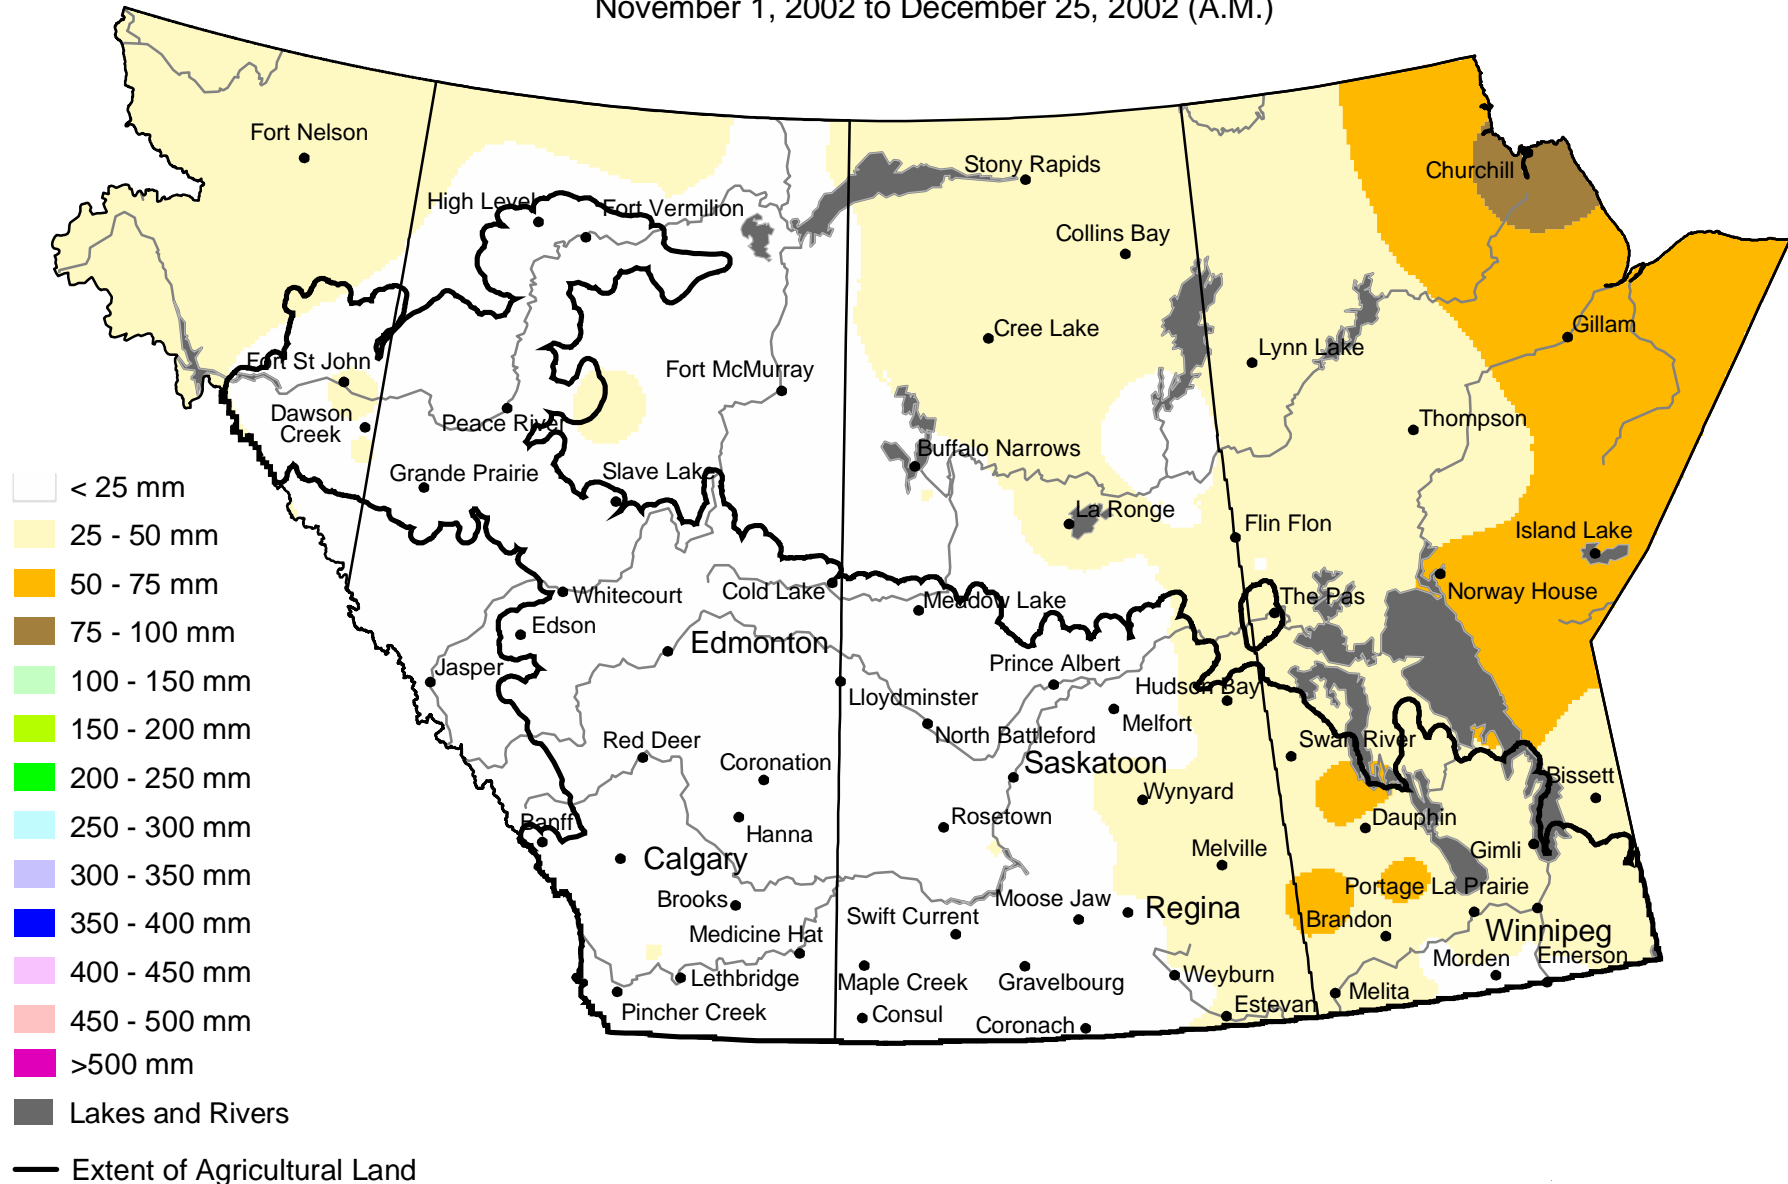

Accumulated Precipitation

November 1, 2002 to December 25, 2002 (A.M.)

Prepared by PFRA (Prairie Farm Rehabilitation Administration) using data from the Timely Climate Monitoring Network and the many federal and provincial agencies and volunteers that support it.