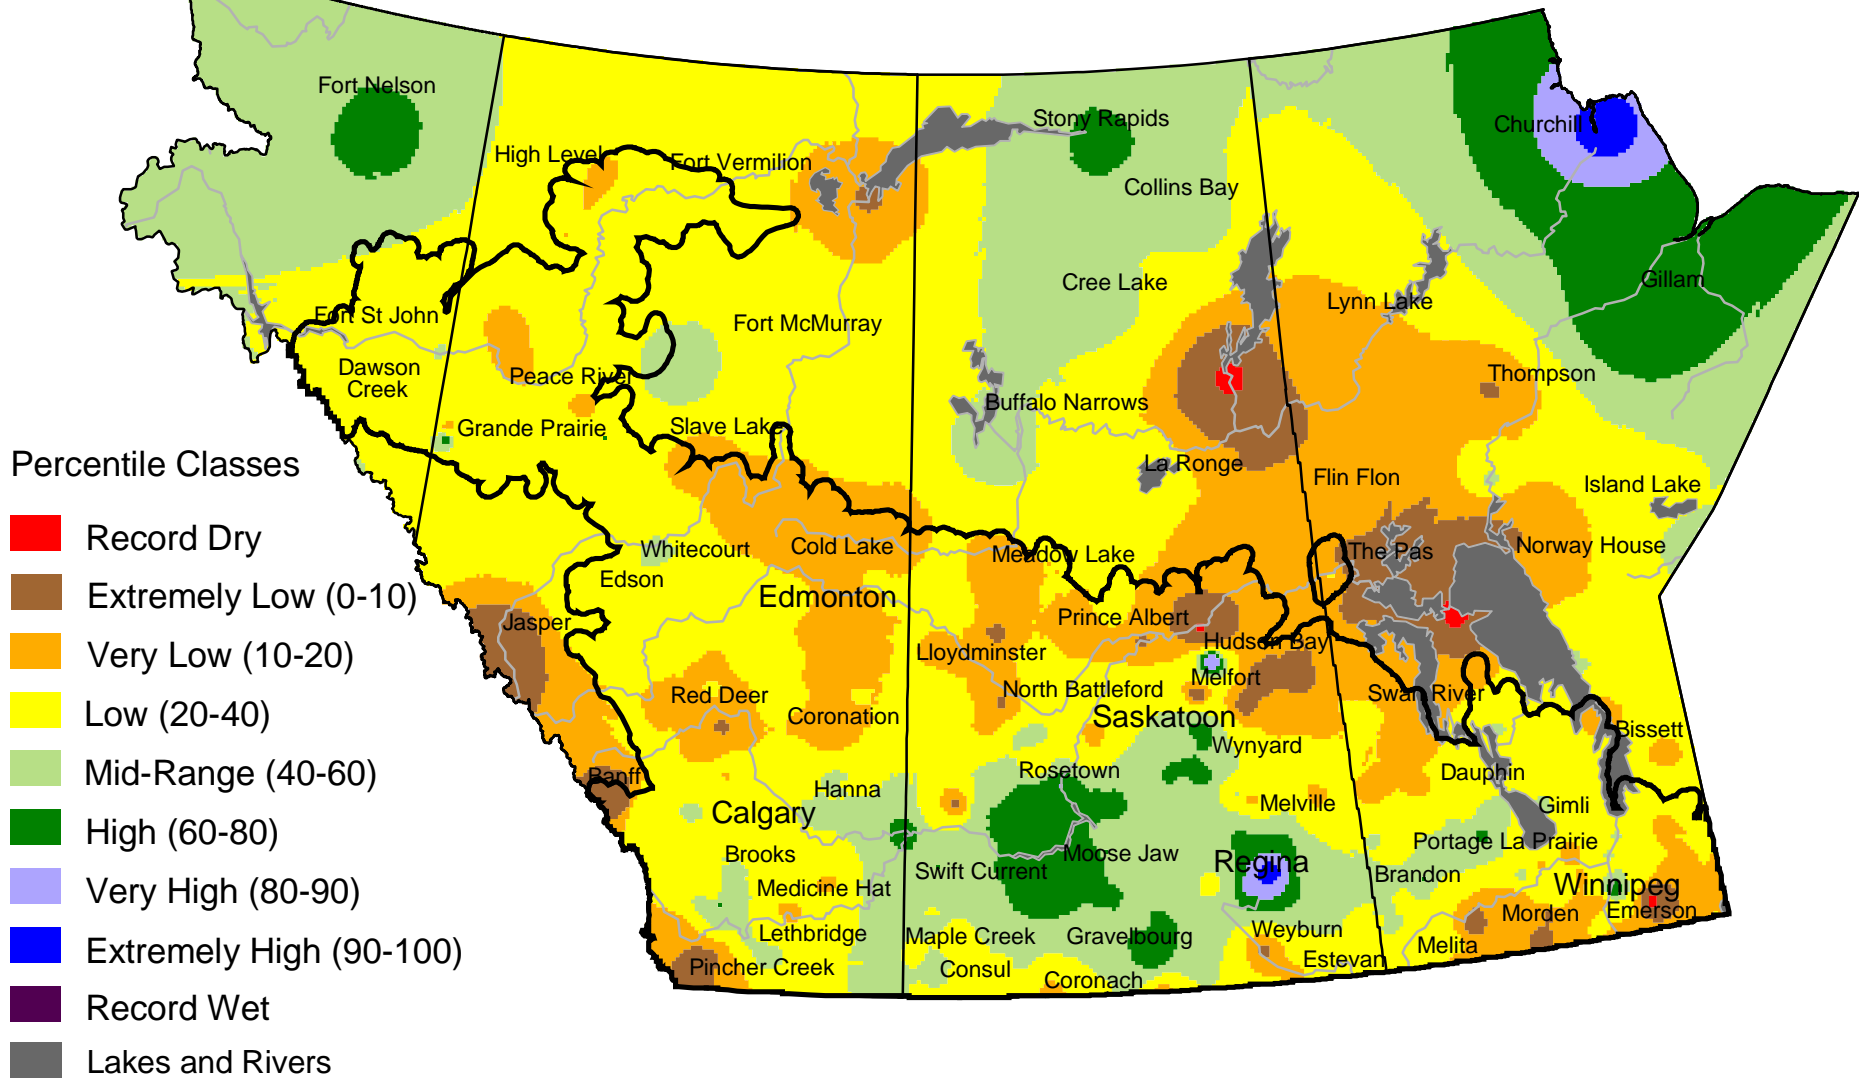

Current Precipitation Compared to Historical Distribution

November 1, 2002 to December 4, 2002 (A.M.)

www.agr.gc.ca/pfra/drought

Prepared by Agriculture and Agri-Food Canada (PFRA) using data from the Timely Climate Monitoring Network and the many federal and provincial agencies and volunteers that support it.