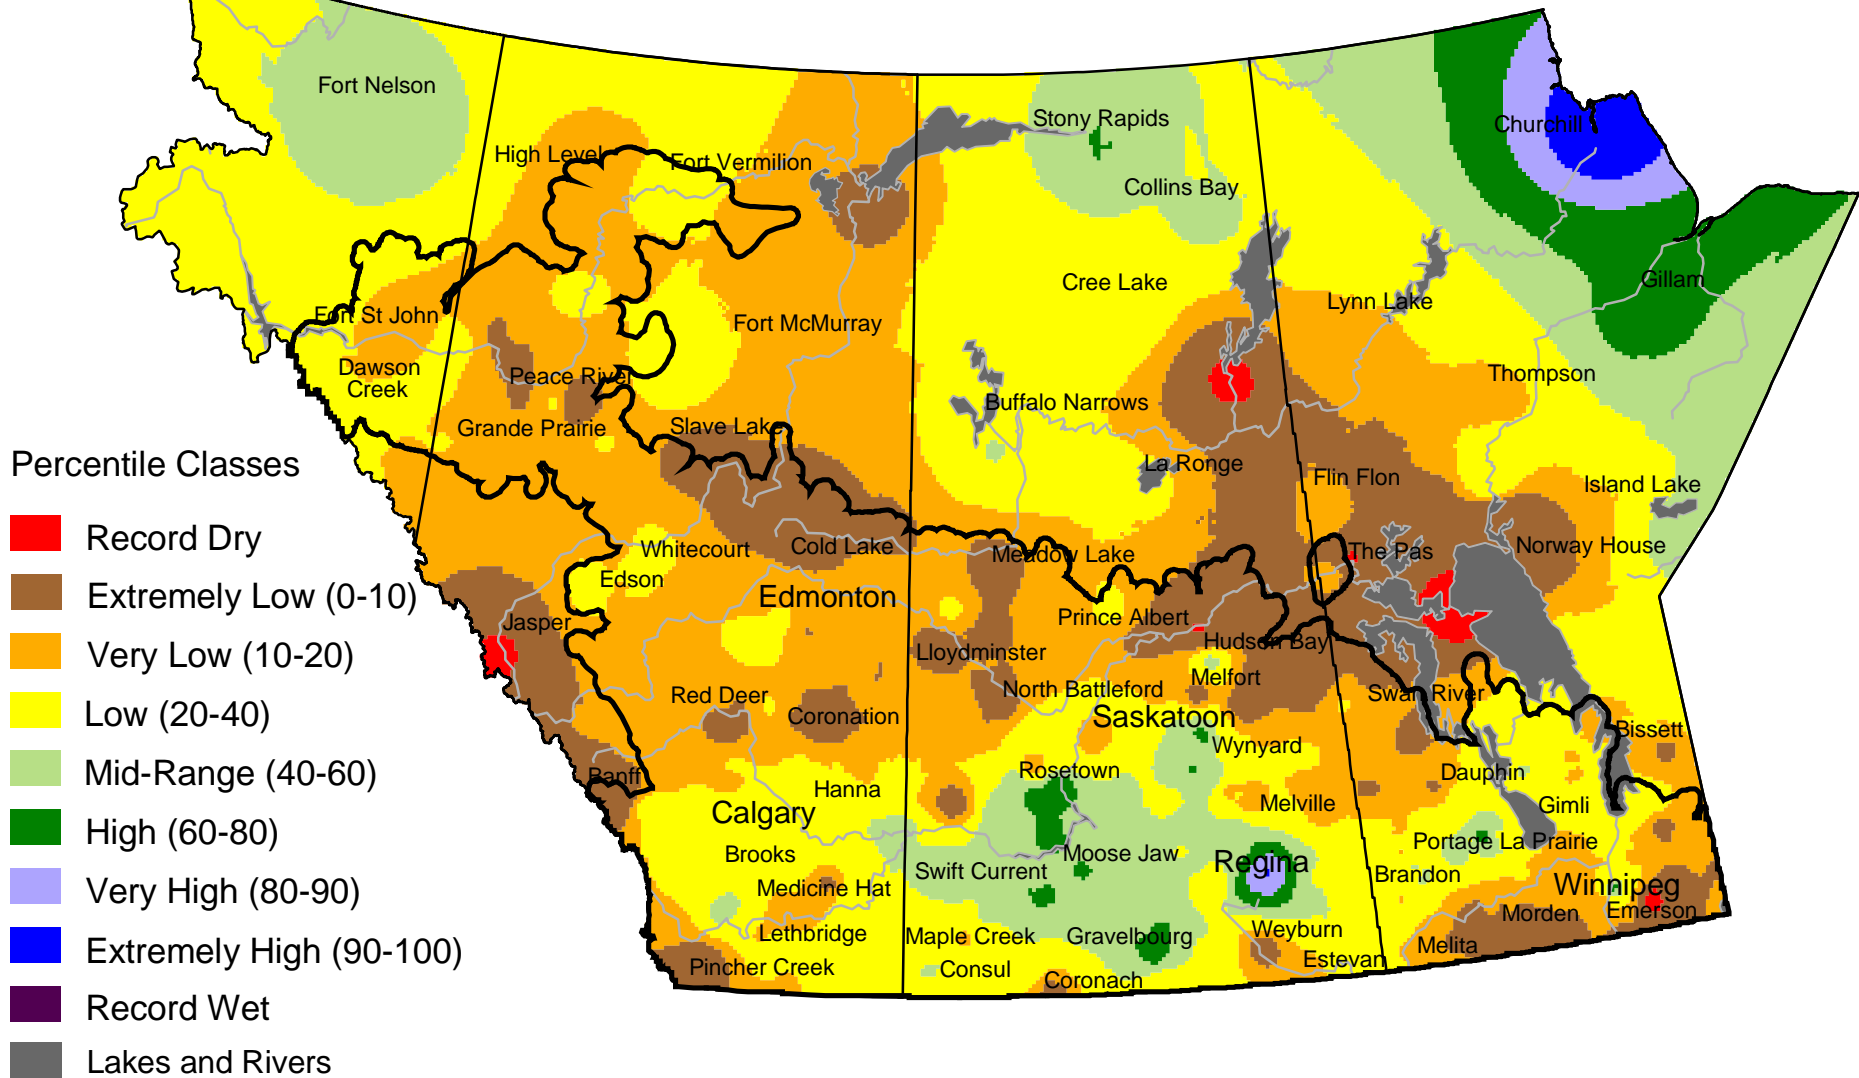

Current Precipitation Compared to Historical Distribution

November 1, 2002 to December 11, 2002 (A.M.)

www.agr.gc.ca/pfra/drought

Prepared by Agriculture and Agri-Food Canada (PFRA) using data from the Timely Climate Monitoring Network and the many federal and provincial agencies and volunteers that support it.