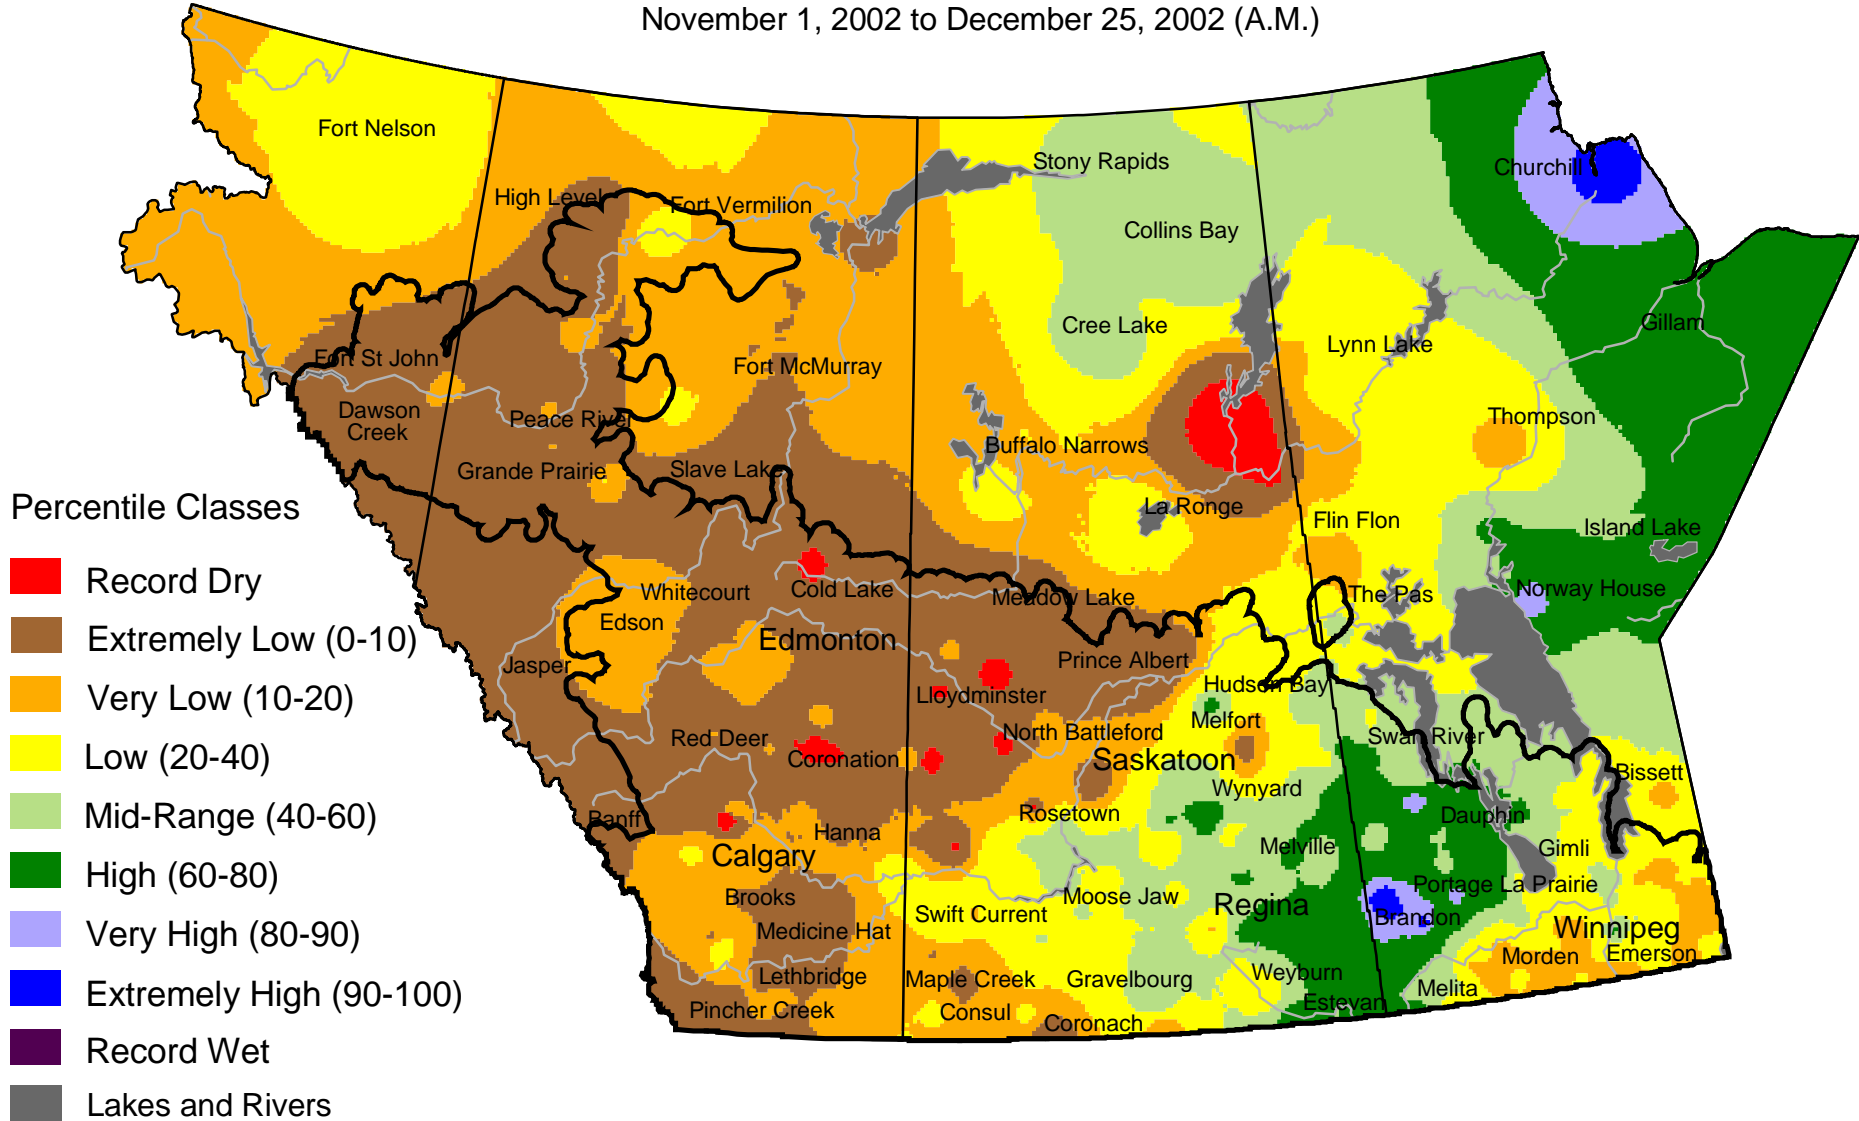

# Current Precipitation Compared to Historical Distribution

November 1, 2002 to December 25, 2002 (A.M.)

[www.agr.gc.ca/pfra/drought](http://www.agr.gc.ca/pfra/drought)

Prepared by Agriculture and Agri-Food Canada (PFRA) using data from the Timely Climate Monitoring Network and the many federal and provincial agencies and volunteers that support it.