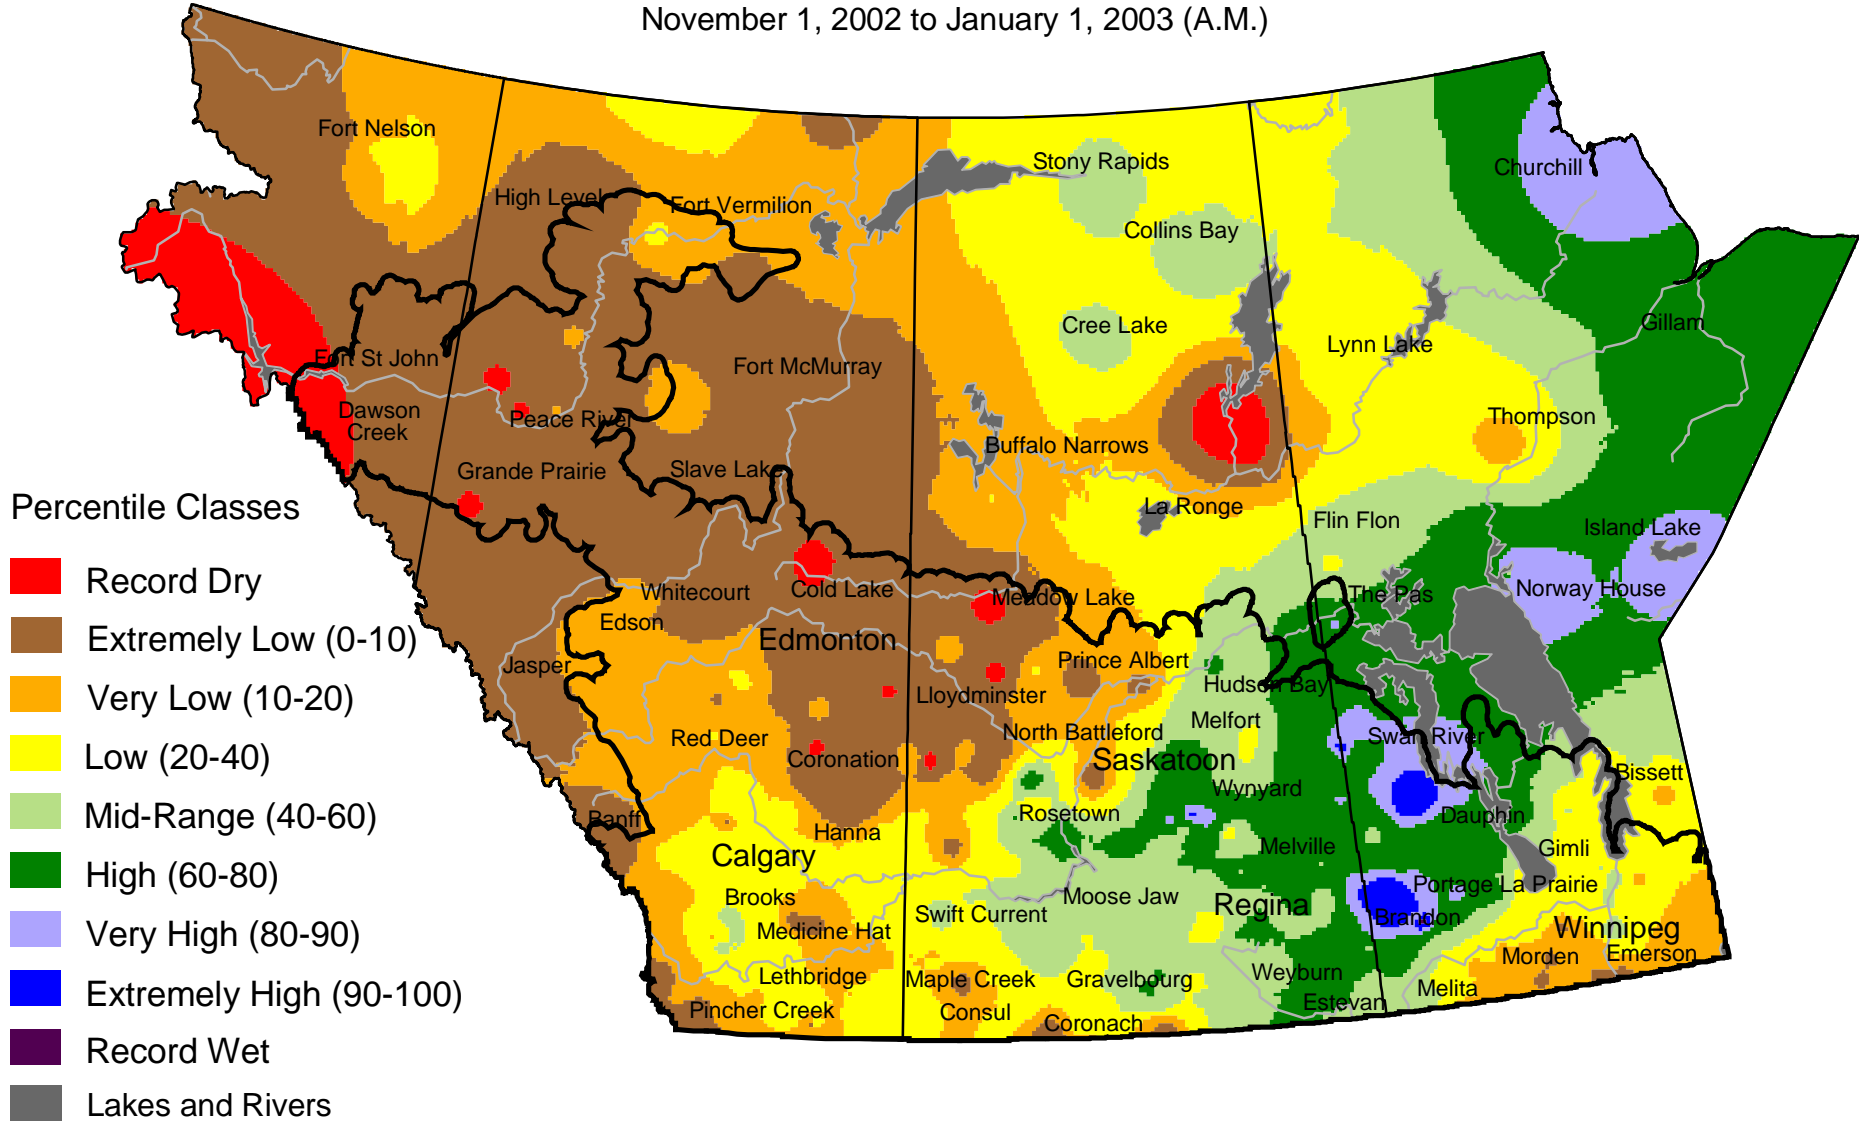

Current Precipitation Compared to Historical Distribution

November 1, 2002 to January 1, 2003 (A.M.)

www.agr.gc.ca/pfra/drought

Prepared by Agriculture and Agri-Food Canada (PFRA) using data from the Timely Climate Monitoring Network and the many federal and provincial agencies and volunteers that support it.