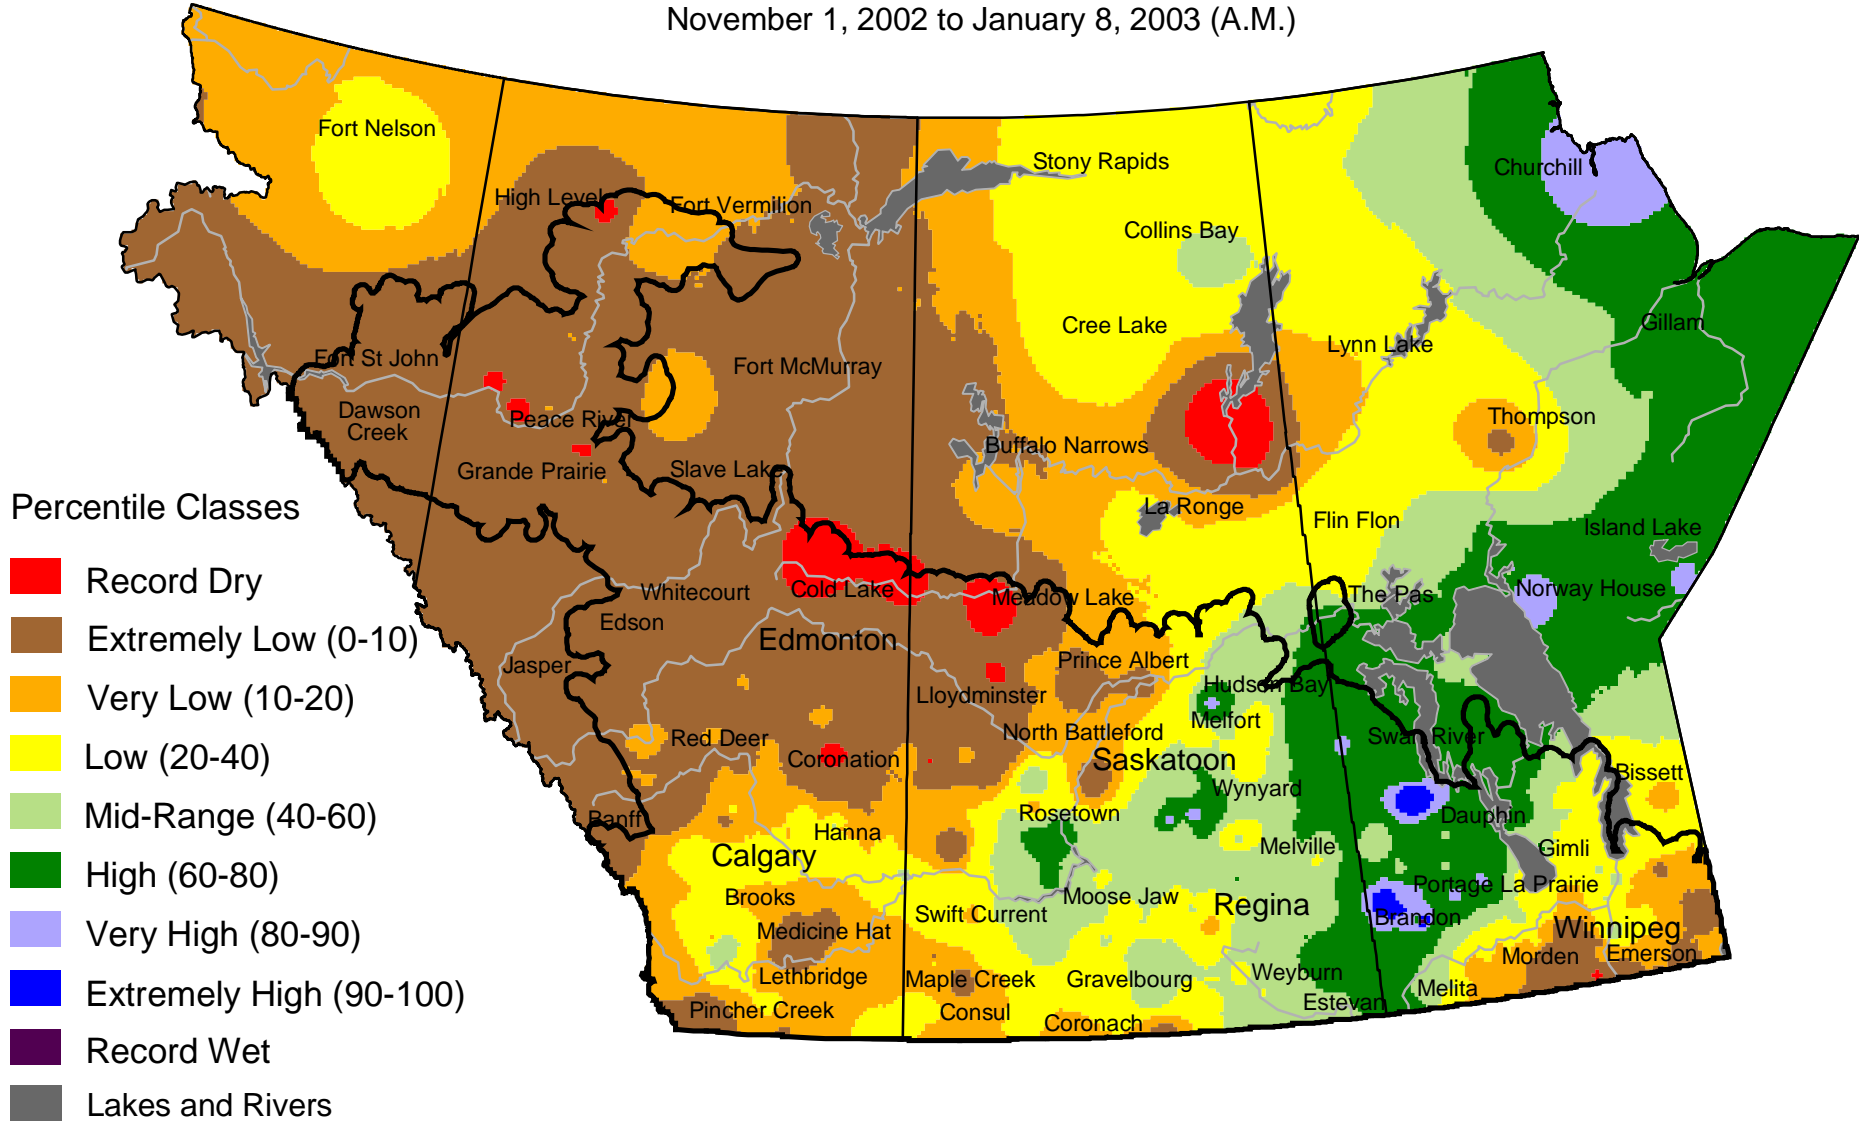

# Current Precipitation Compared to Historical Distribution

November 1, 2002 to January 8, 2003 (A.M.)

[www.agr.gc.ca/pfra/drought](http://www.agr.gc.ca/pfra/drought)

Prepared by Agriculture and Agri-Food Canada (PFRA) using data from the Timely Climate Monitoring Network and the many federal and provincial agencies and volunteers that support it.