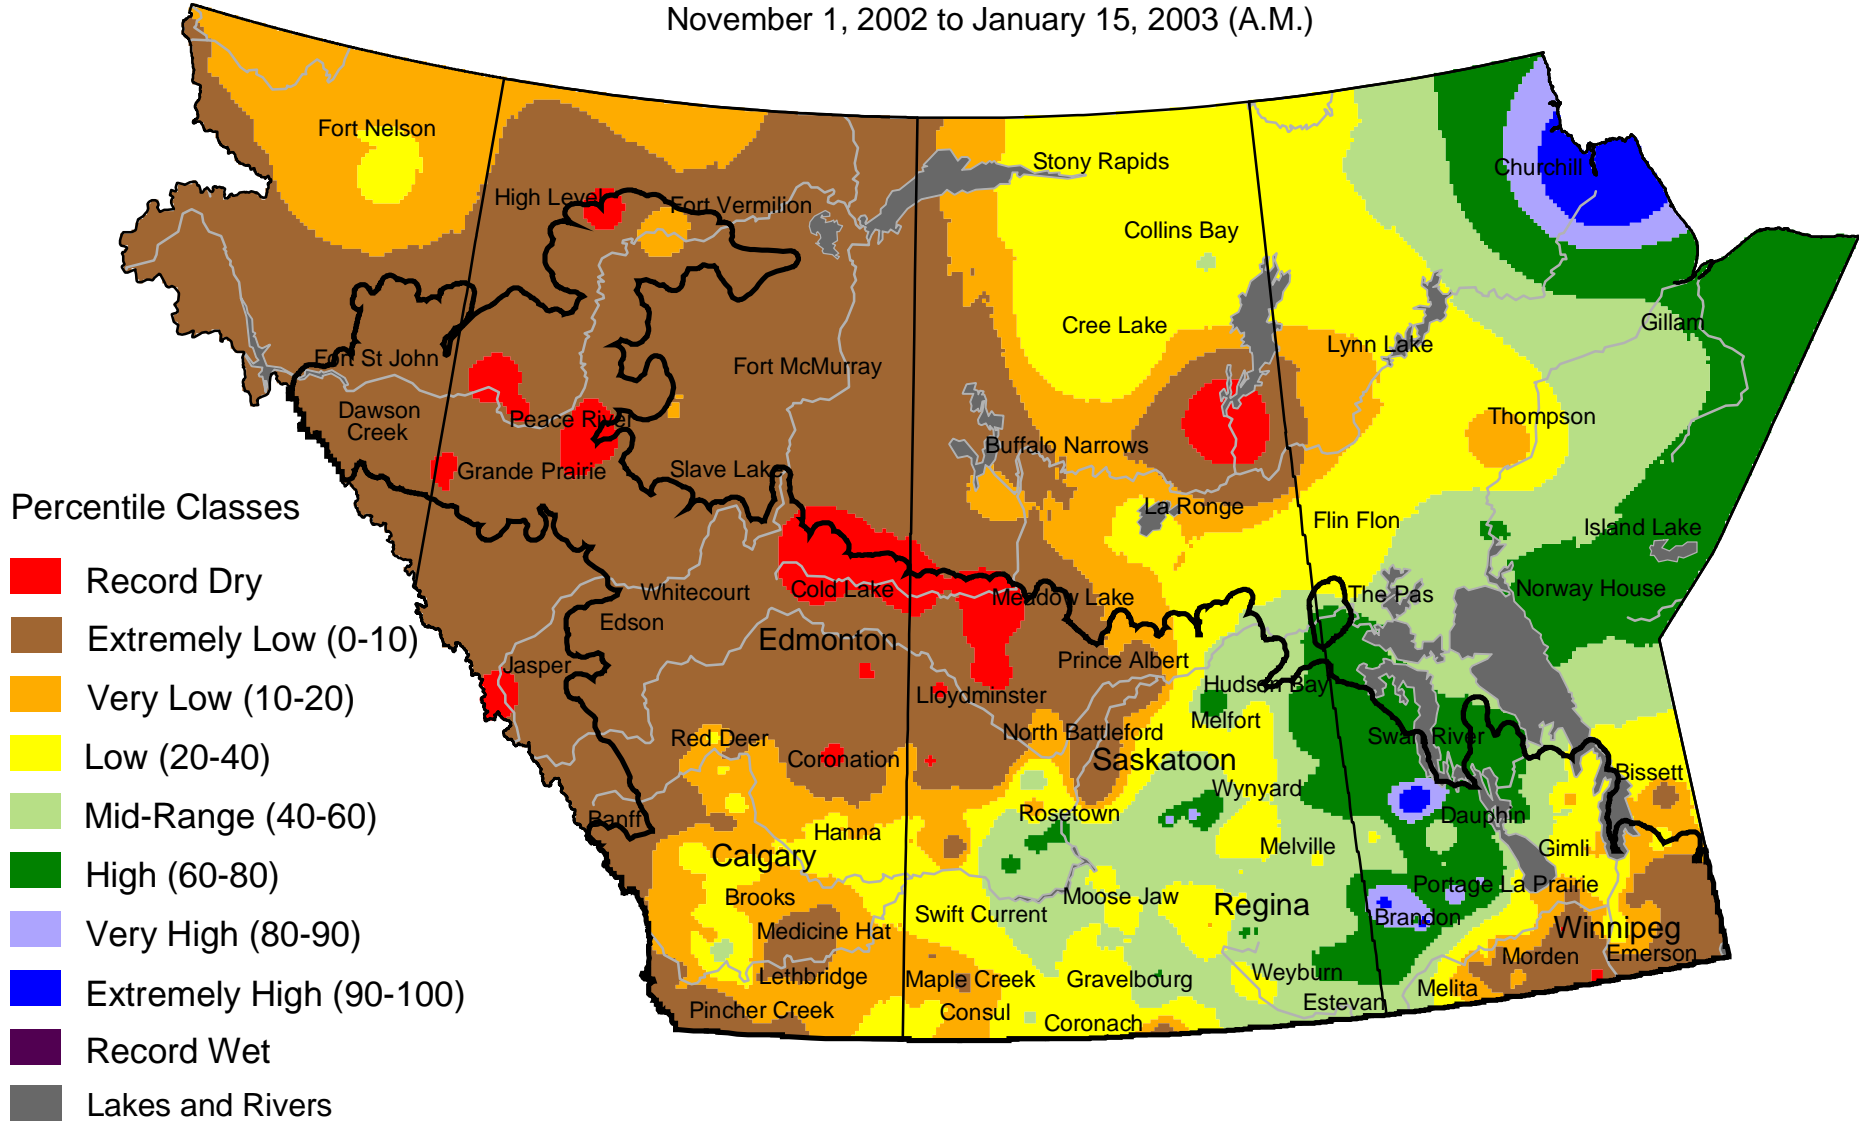

Current Precipitation Compared to Historical Distribution

November 1, 2002 to January 15, 2003 (A.M.)

www.agr.gc.ca/pfra/drought

Prepared by Agriculture and Agri-Food Canada (PFRA) using data from the Timely Climate Monitoring Network and the many federal and provincial agencies and volunteers that support it.