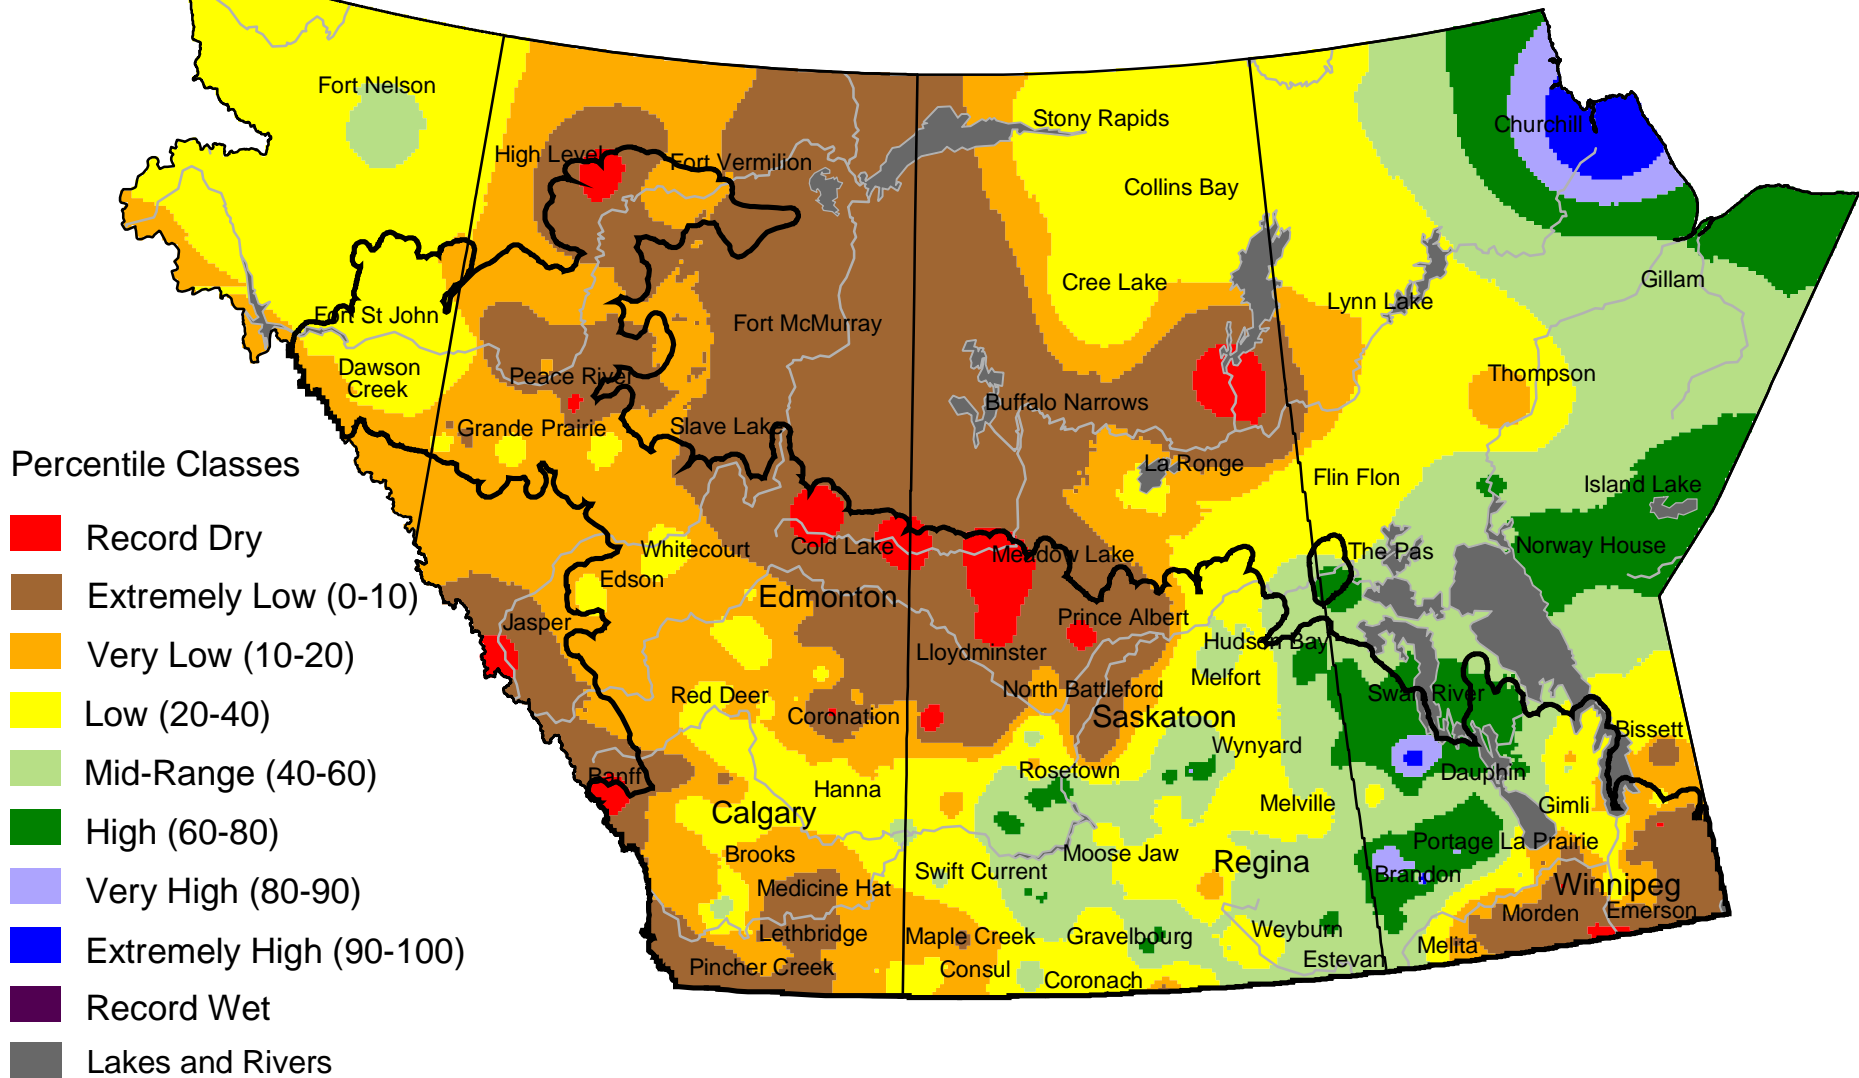

Current Precipitation Compared to Historical Distribution

November 1, 2002 to January 22, 2003 (A.M.)

www.agr.gc.ca/pfra/drought

Prepared by Agriculture and Agri-Food Canada (PFRA) using data from the Timely Climate Monitoring Network and the many federal and provincial agencies and volunteers that support it.