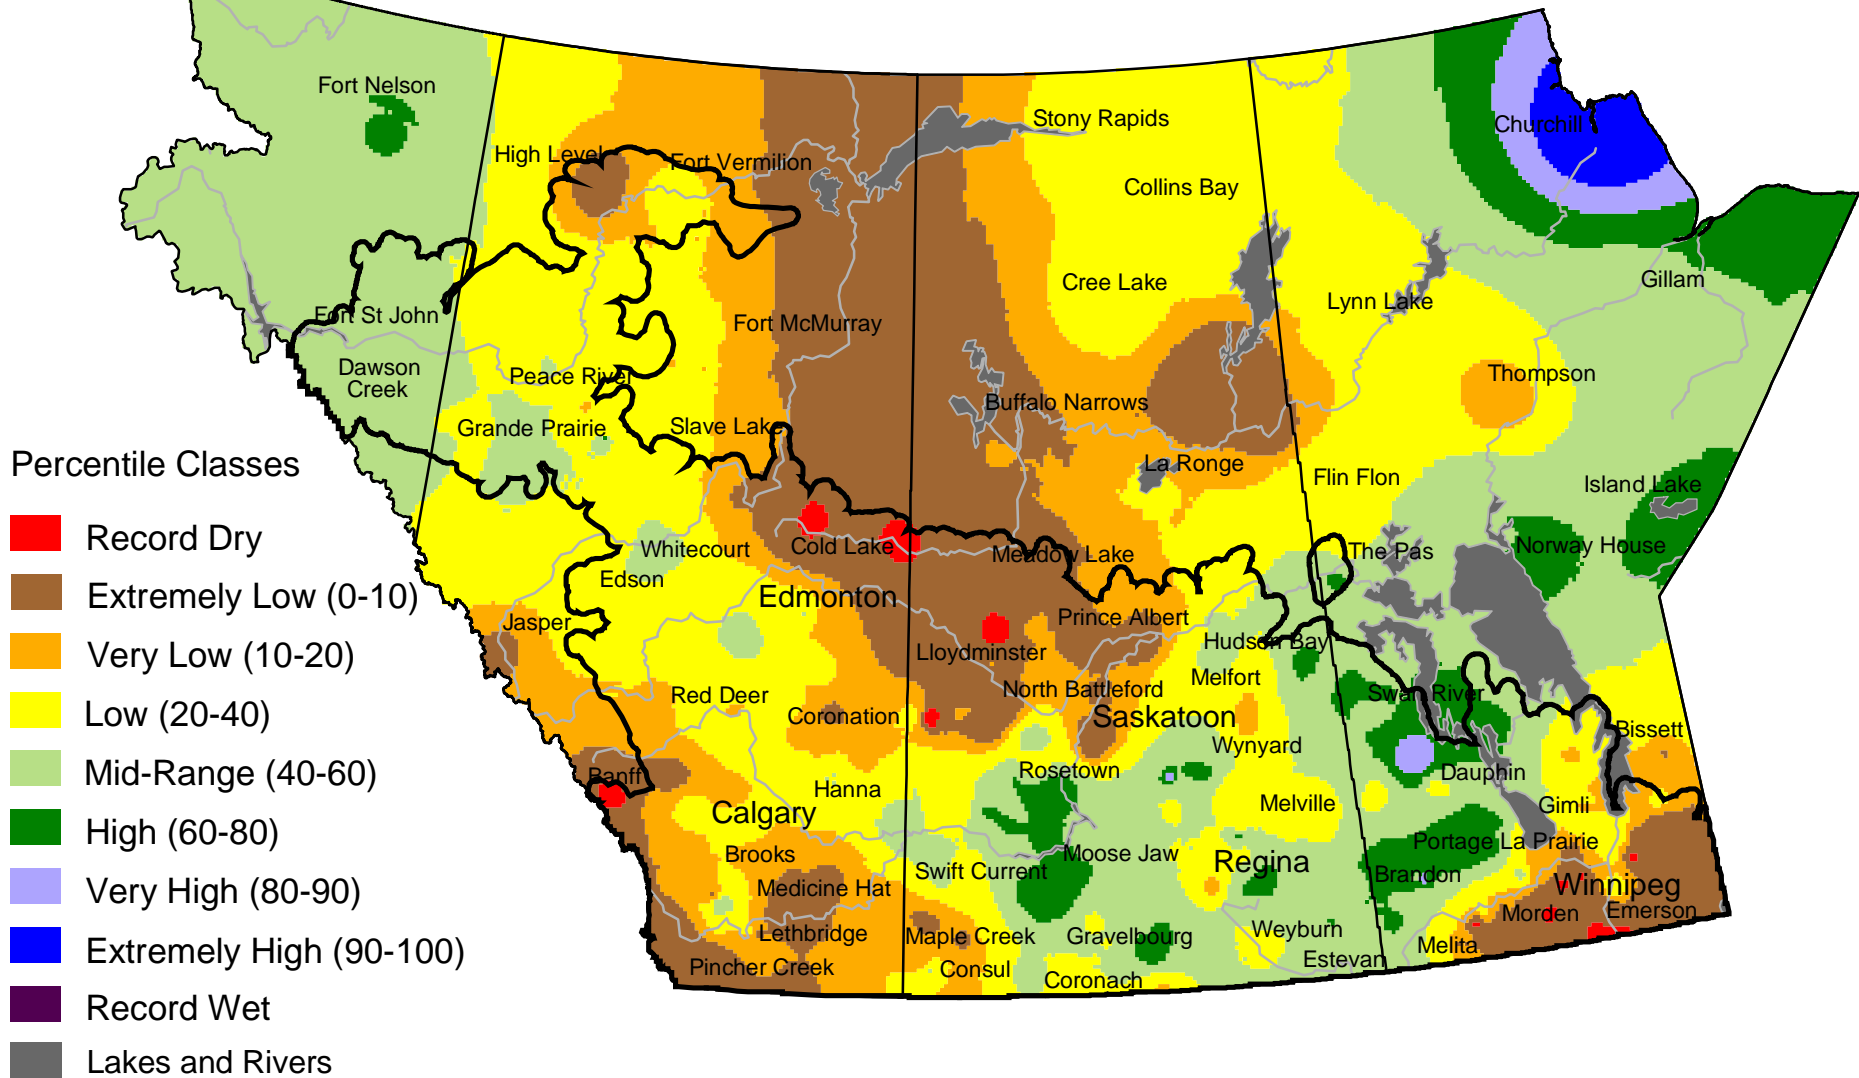

Current Precipitation Compared to Historical Distribution

November 1, 2002 to January 29, 2003 (A.M.)

www.agr.gc.ca/pfra/drought

Prepared by Agriculture and Agri-Food Canada (PFRA) using data from the Timely Climate Monitoring Network and the many federal and provincial agencies and volunteers that support it.