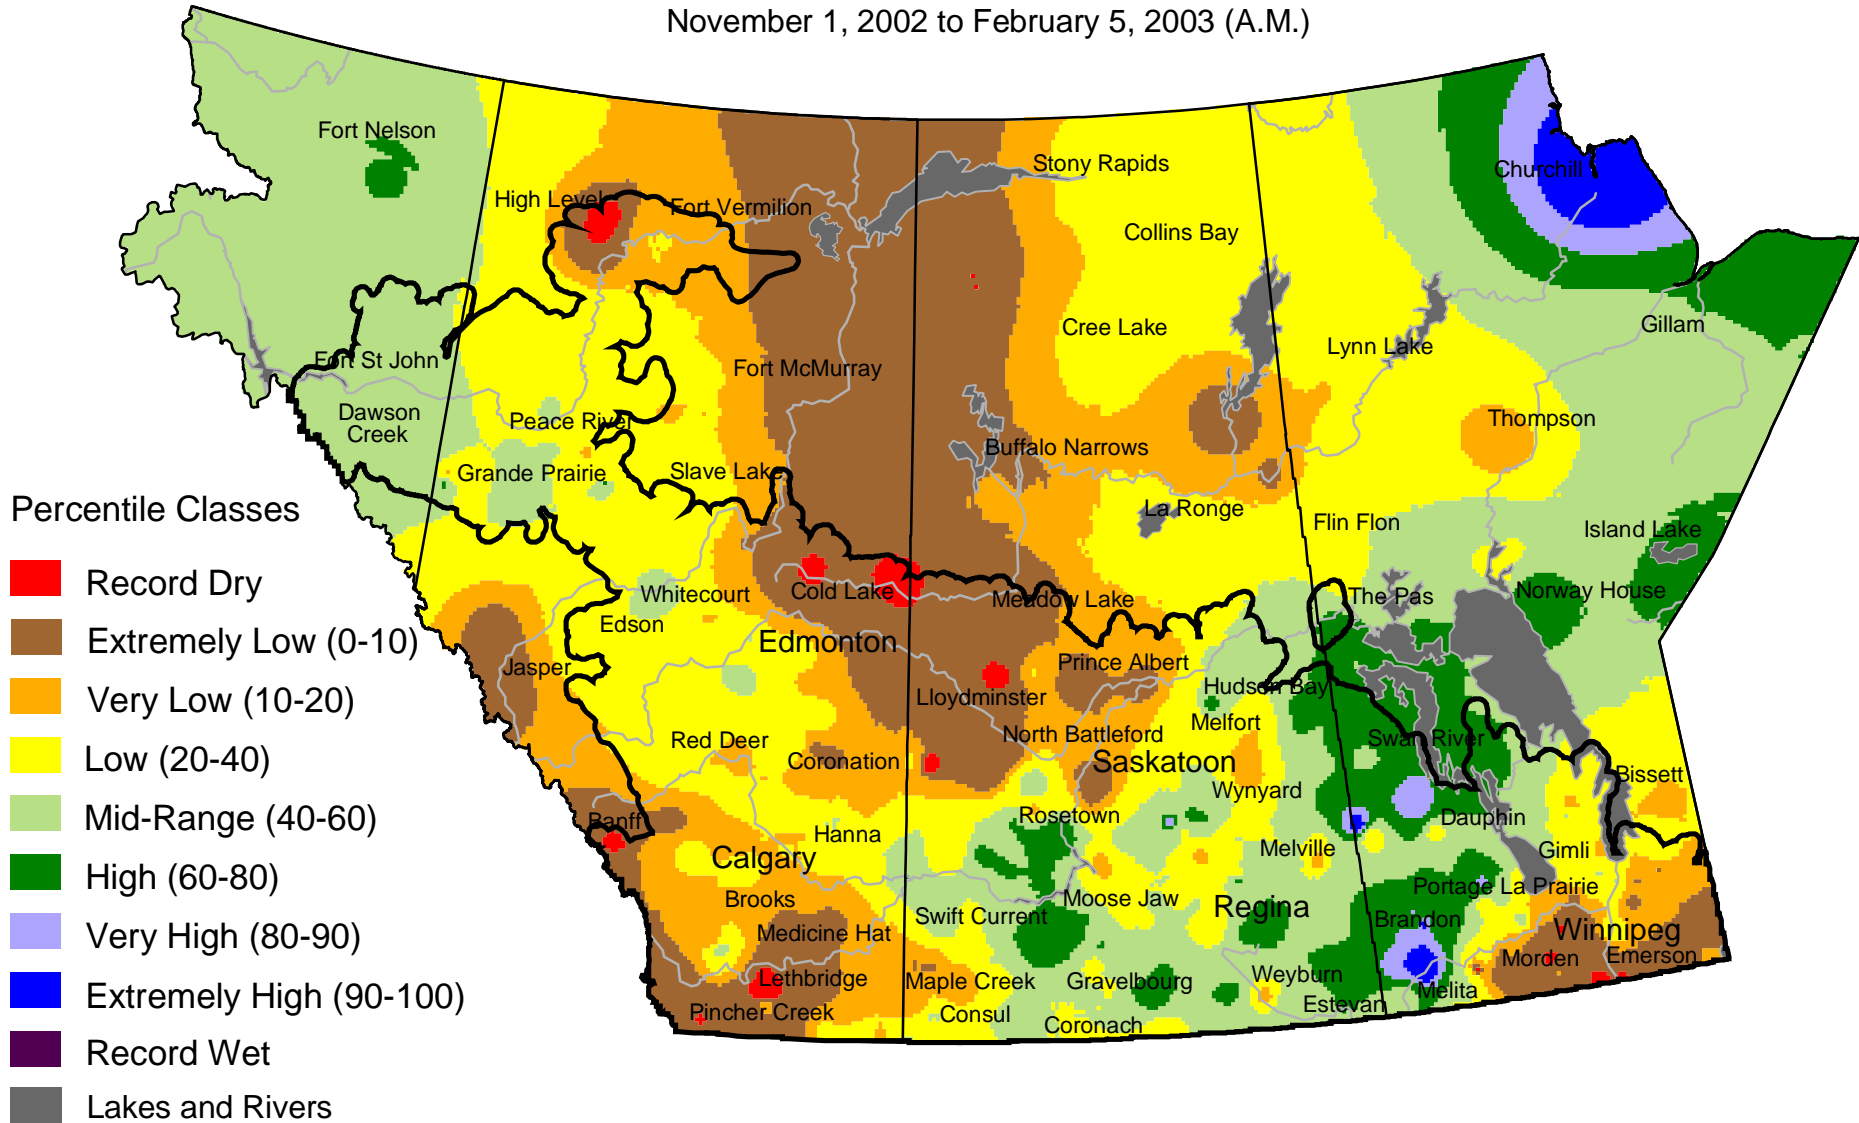

Current Precipitation Compared to Historical Distribution

November 1, 2002 to February 5, 2003 (A.M.)

www.agr.gc.ca/pfra/drought

Prepared by Agriculture and Agri-Food Canada (PFRA) using data from the Timely Climate Monitoring Network and the many federal and provincial agencies and volunteers that support it.