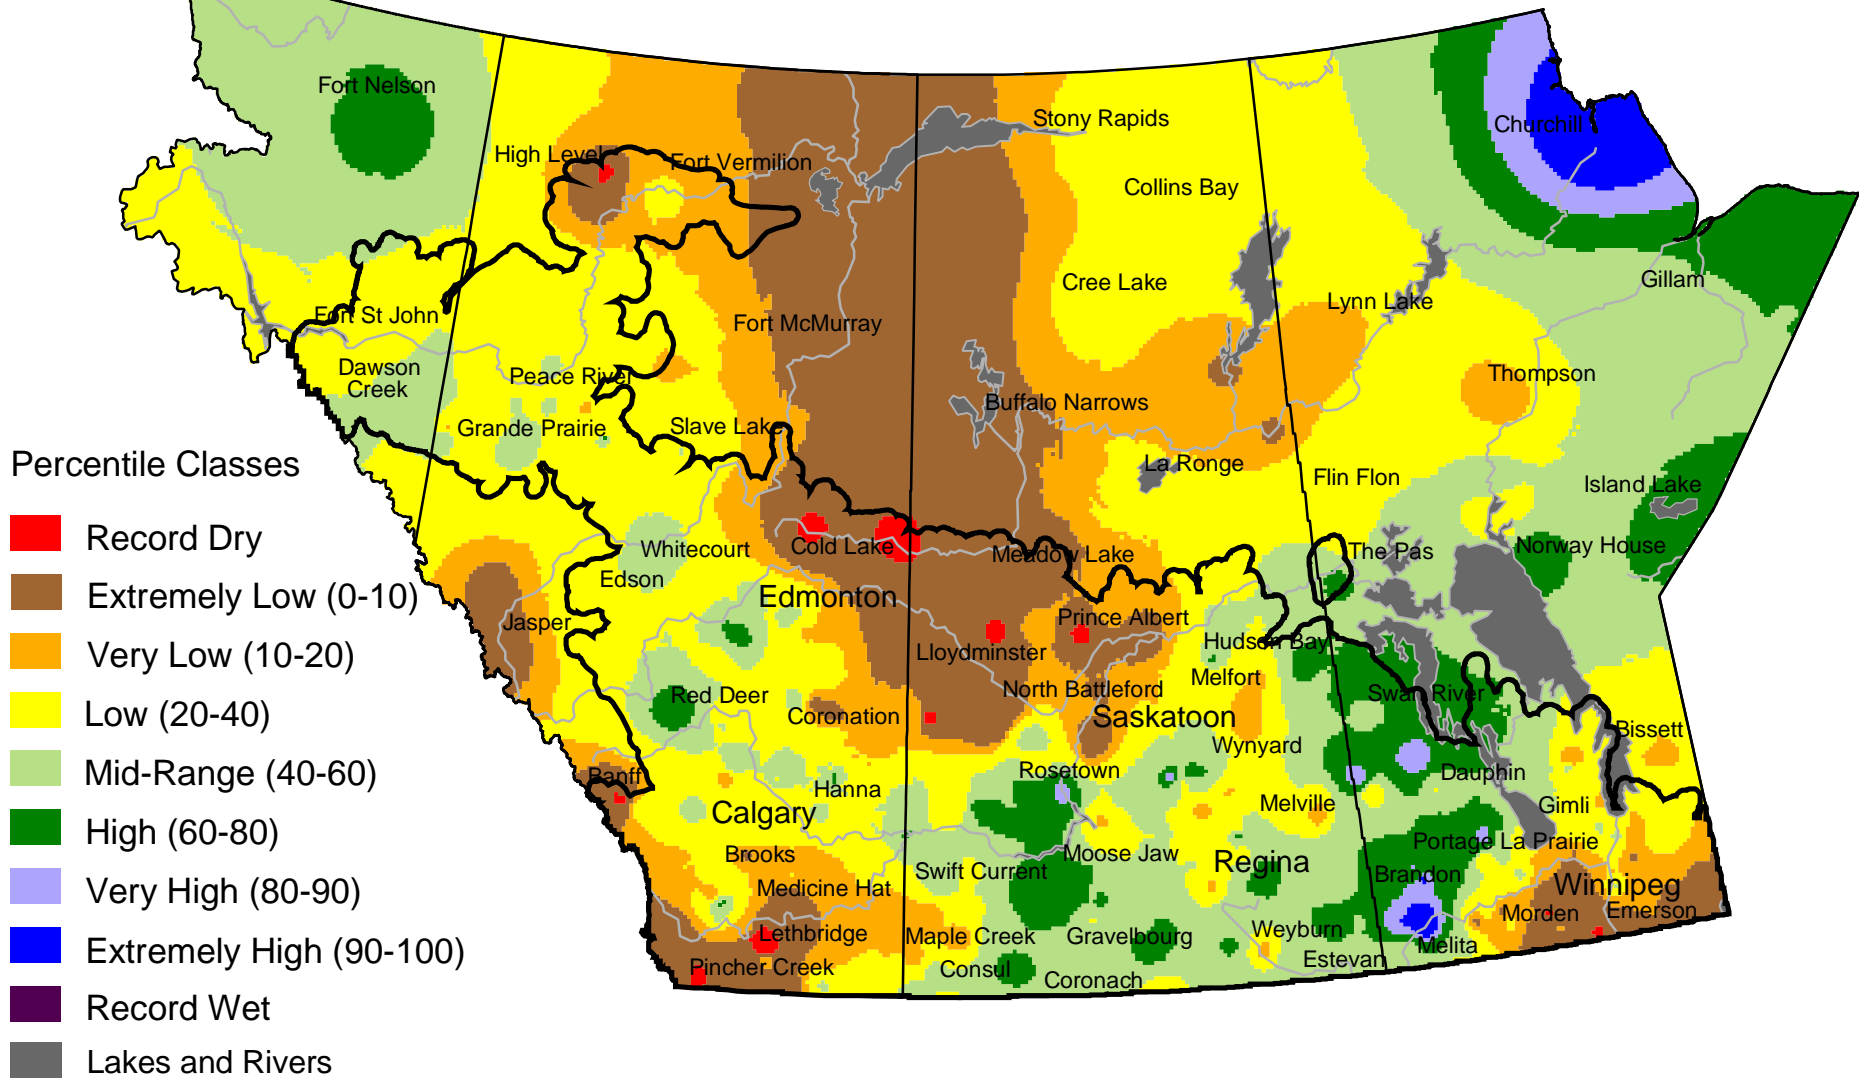

Current Precipitation Compared to Historical Distribution

November 1, 2002 to February 12, 2003 (A.M.)

www.agr.gc.ca/pfra/drought

Prepared by Agriculture and Agri-Food Canada (PFRA) using data from the Timely Climate Monitoring Network and the many federal and provincial agencies and volunteers that support it.