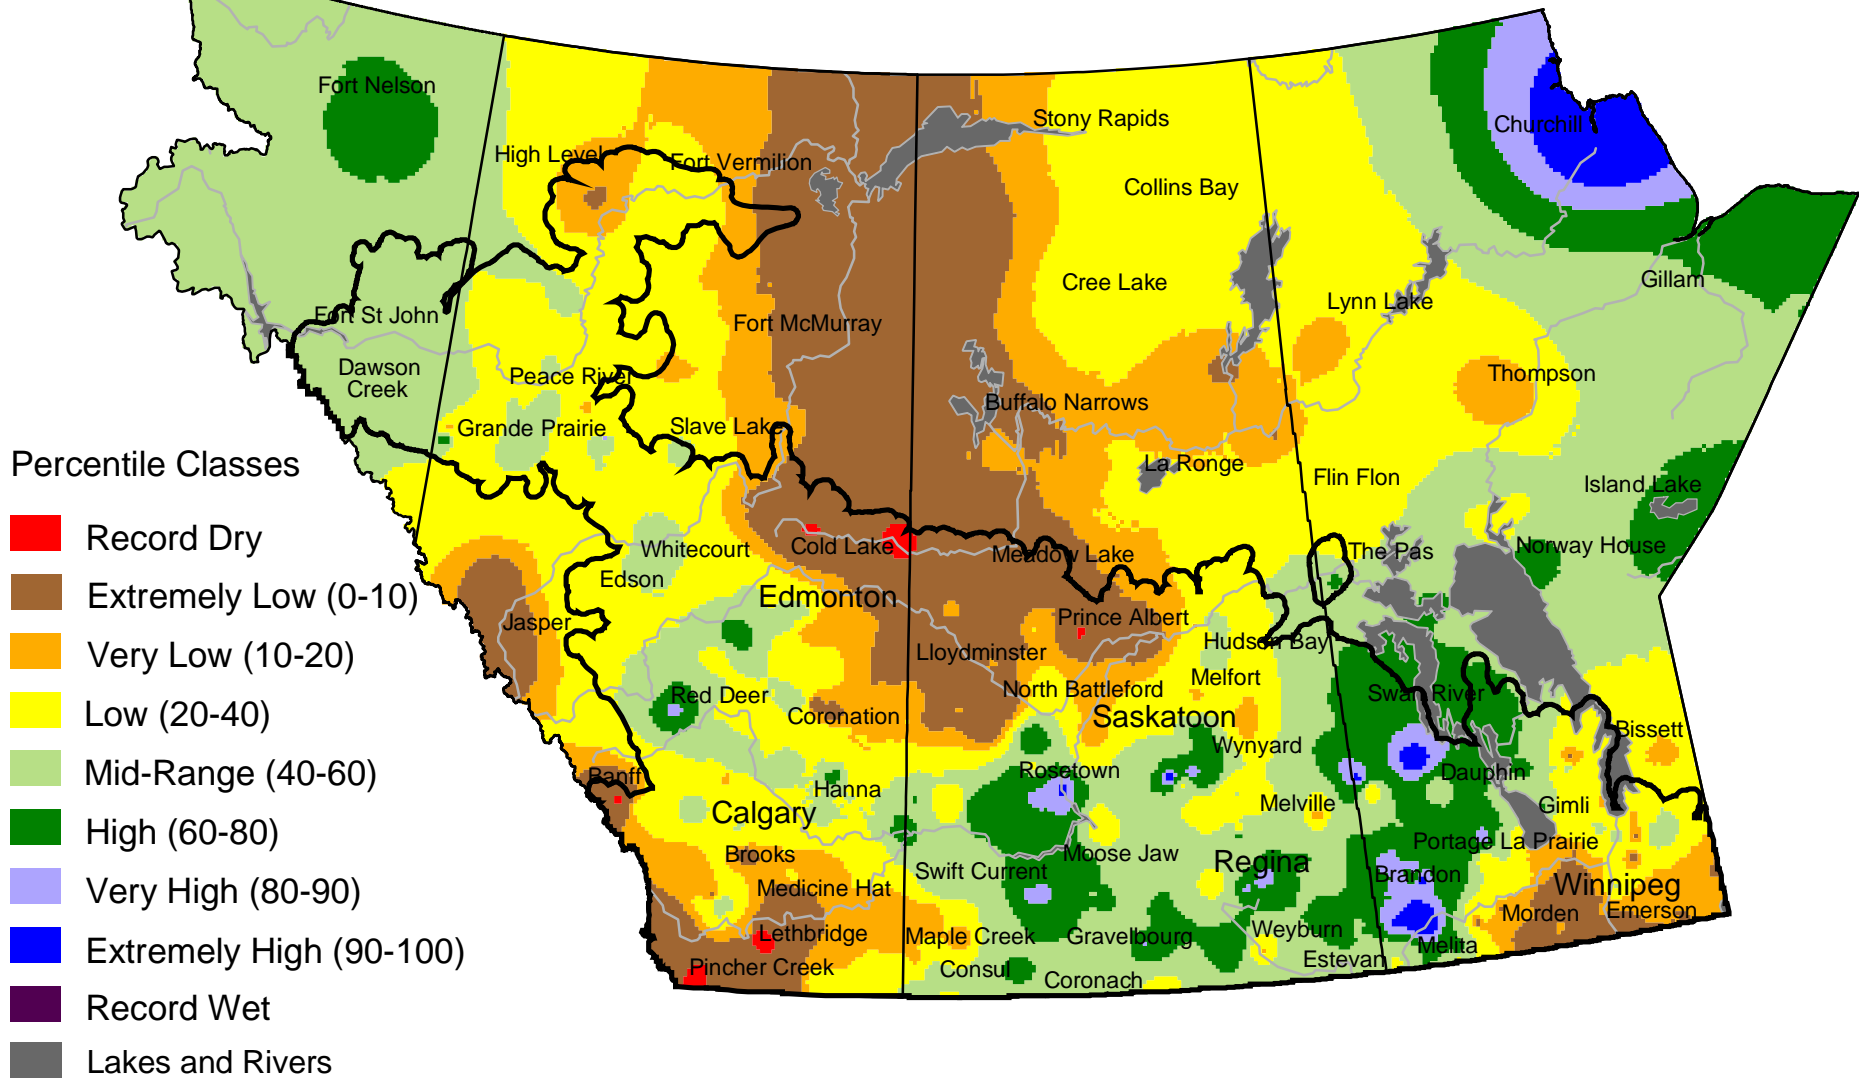

Current Precipitation Compared to Historical Distribution

November 1, 2002 to February 19, 2003 (A.M.)

www.agr.gc.ca/pfra/drought

Prepared by Agriculture and Agri-Food Canada (PFRA) using data from the Timely Climate Monitoring Network and the many federal and provincial agencies and volunteers that support it.