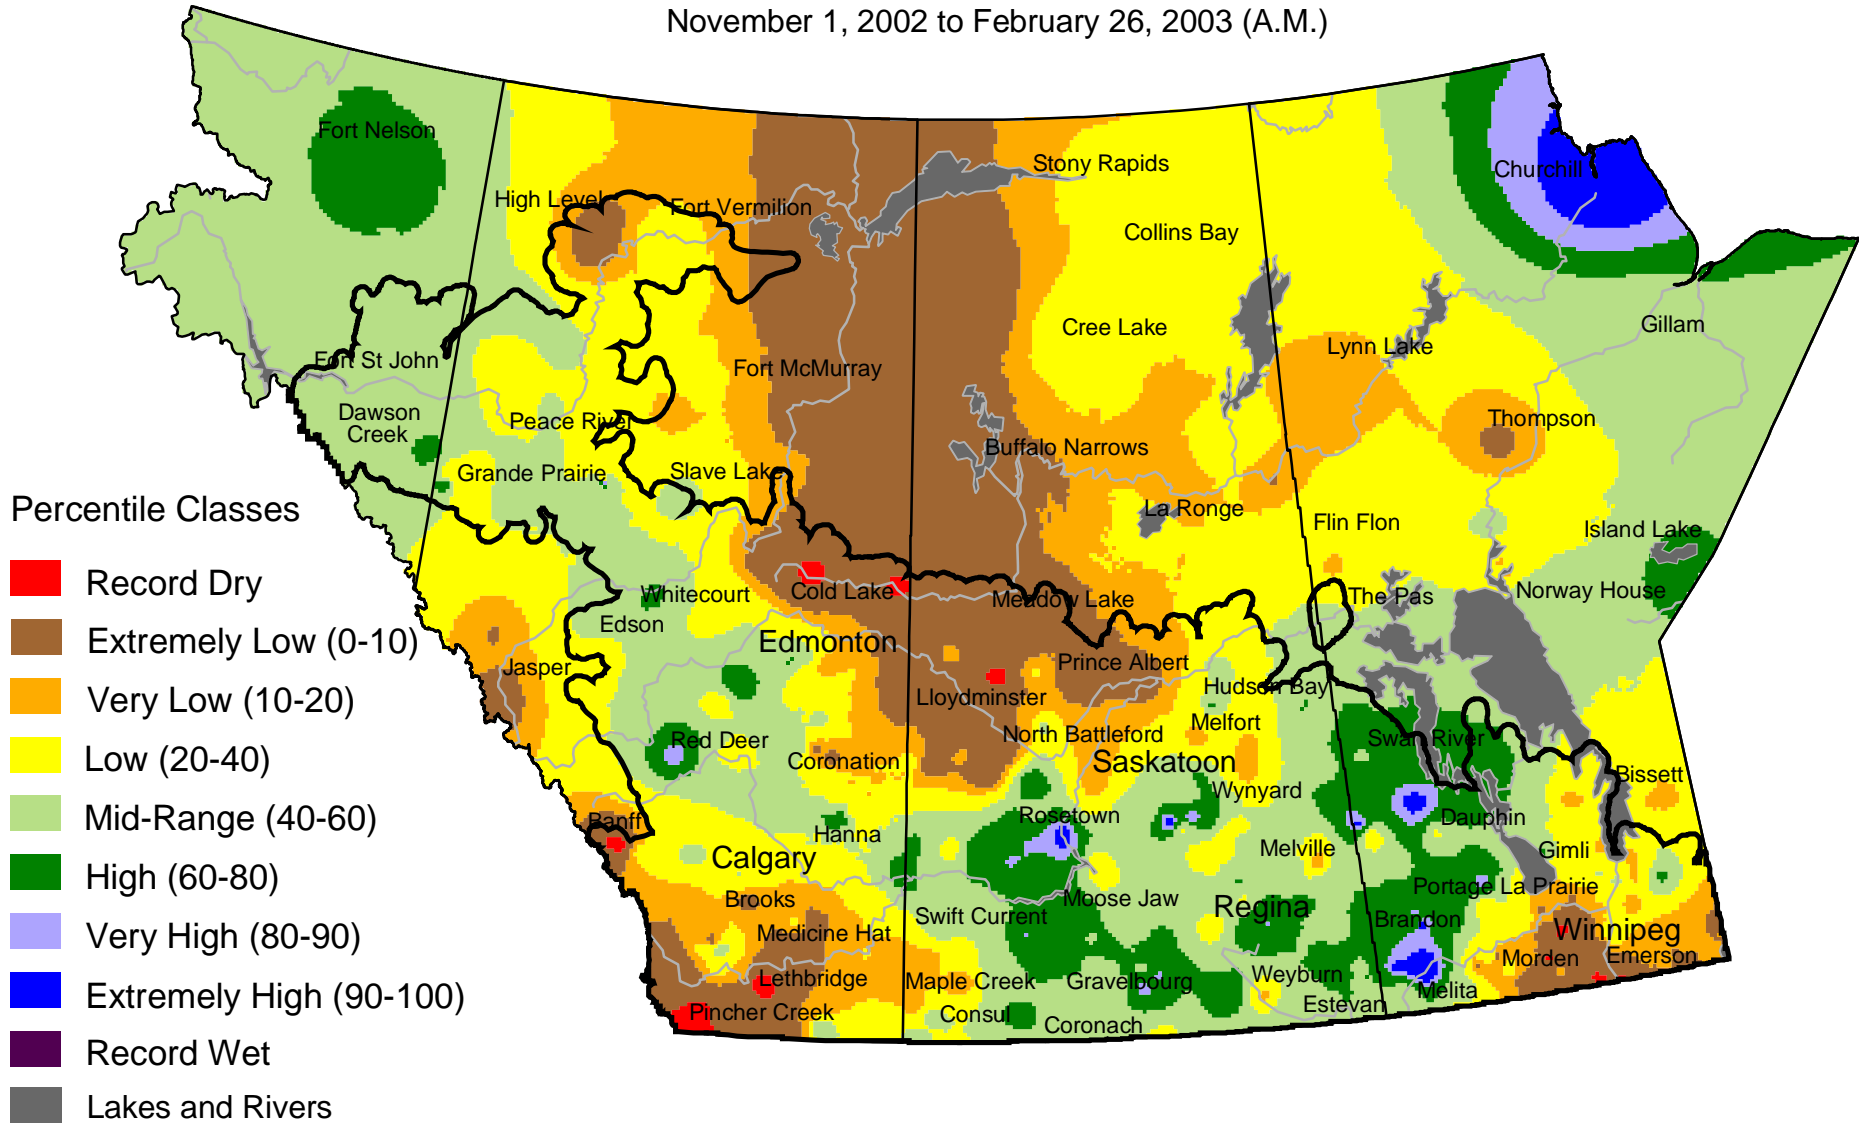

# Current Precipitation Compared to Historical Distribution

November 1, 2002 to February 26, 2003 (A.M.)

[www.agr.gc.ca/pfra/drought](http://www.agr.gc.ca/pfra/drought)

Prepared by Agriculture and Agri-Food Canada (PFRA) using data from the Timely Climate Monitoring Network and the many federal and provincial agencies and volunteers that support it.