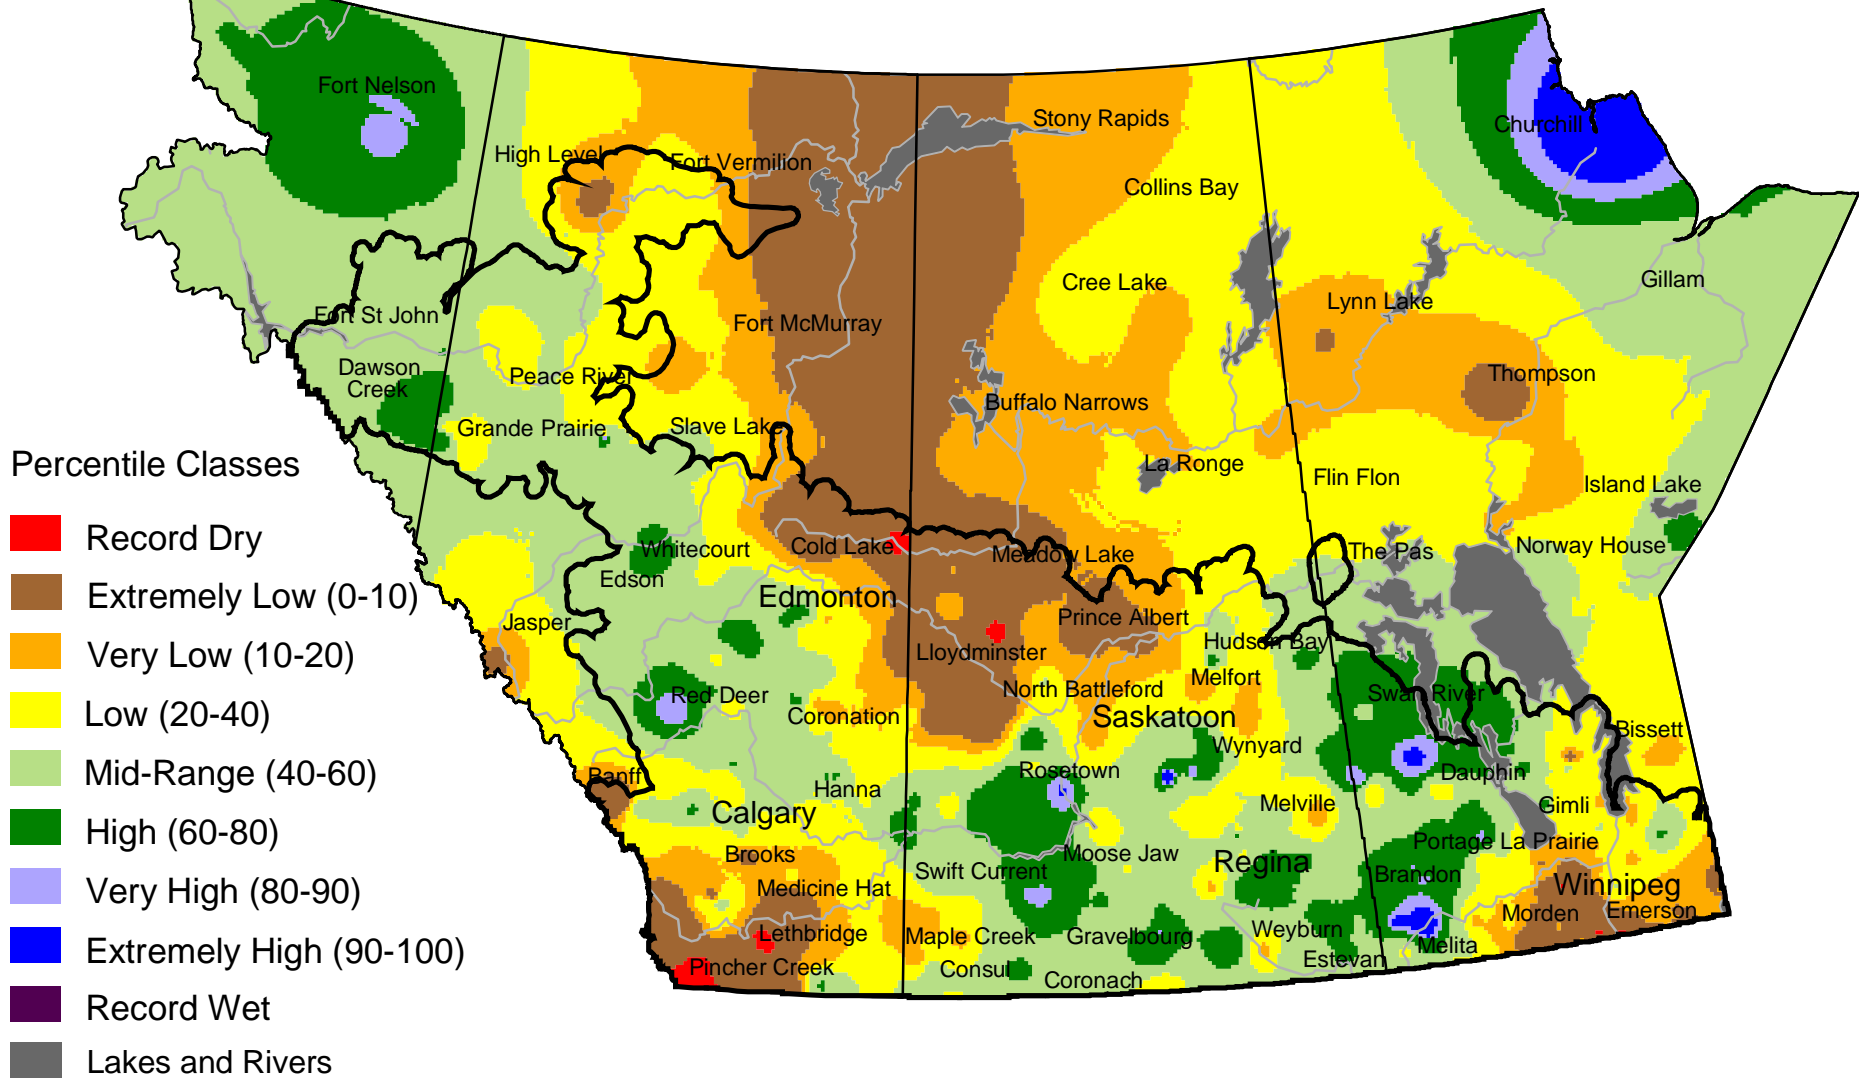

# Current Precipitation Compared to Historical Distribution

November 1, 2002 to March 5, 2003 (A.M.)

[www.agr.gc.ca/pfra/drought](http://www.agr.gc.ca/pfra/drought)

Prepared by Agriculture and Agri-Food Canada (PFRA) using data from the Timely Climate Monitoring Network and the many federal and provincial agencies and volunteers that support it.