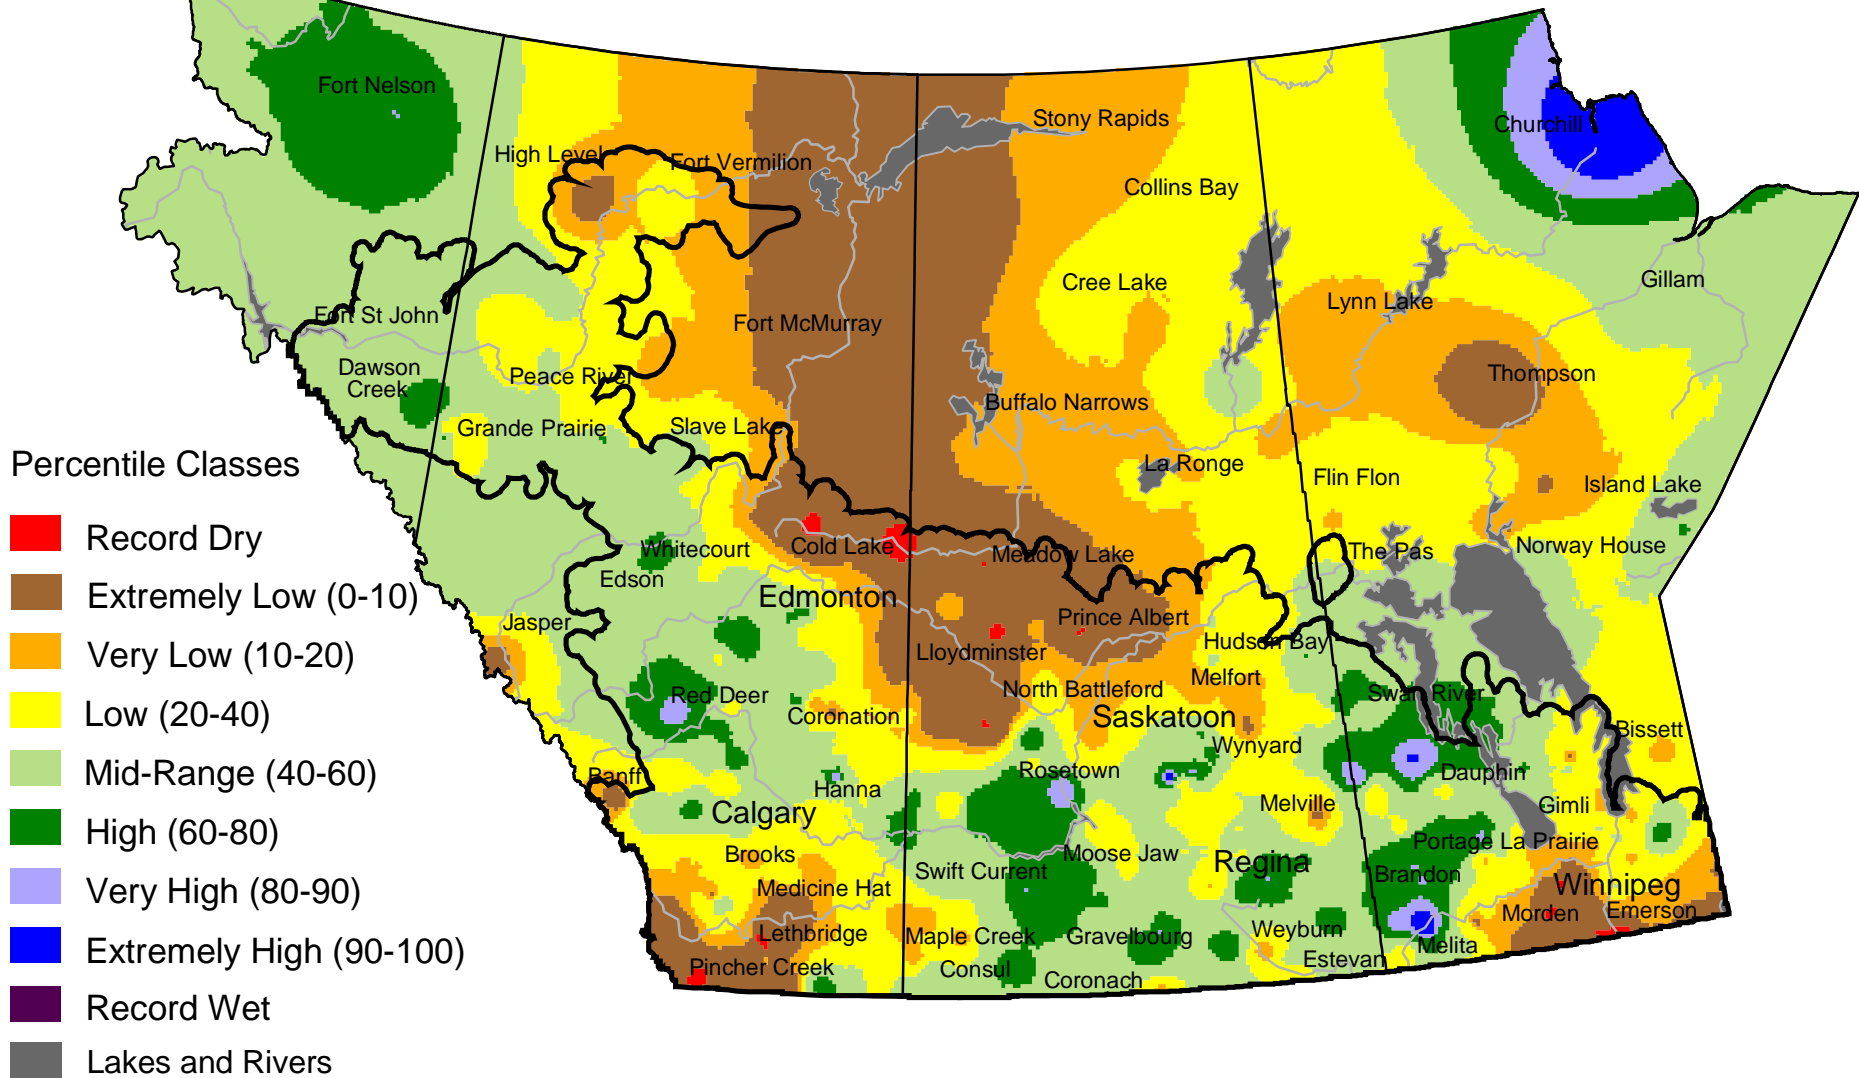

Current Precipitation Compared to Historical Distribution

November 1, 2002 to March 12, 2003 (A.M.)

www.agr.gc.ca/pfra/drought

Prepared by Agriculture and Agri-Food Canada (PFRA) using data from the Timely Climate Monitoring Network and the many federal and provincial agencies and volunteers that support it.