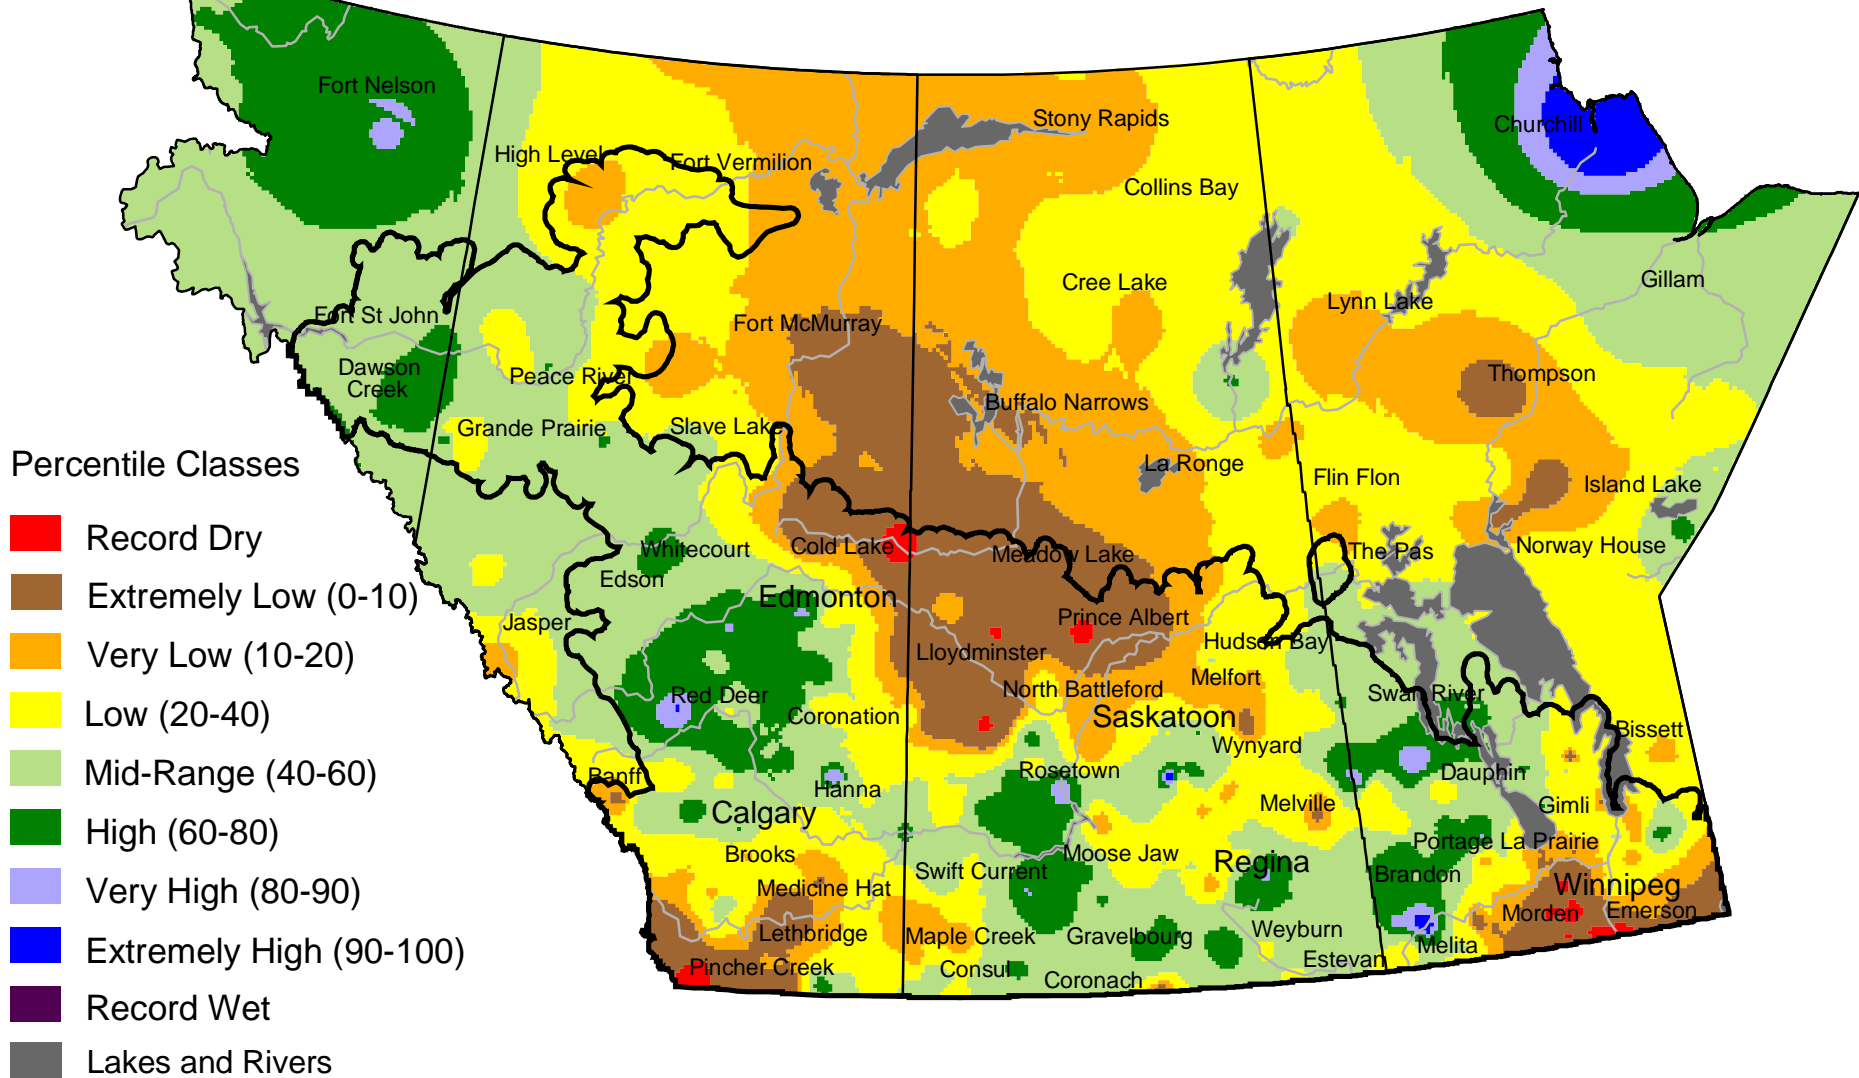

# Current Precipitation Compared to Historical Distribution

November 1, 2002 to March 19, 2003 (A.M.)

[www.agr.gc.ca/pfra/drought](http://www.agr.gc.ca/pfra/drought)

Prepared by Agriculture and Agri-Food Canada (PFRA) using data from the Timely Climate Monitoring Network and the many federal and provincial agencies and volunteers that support it.