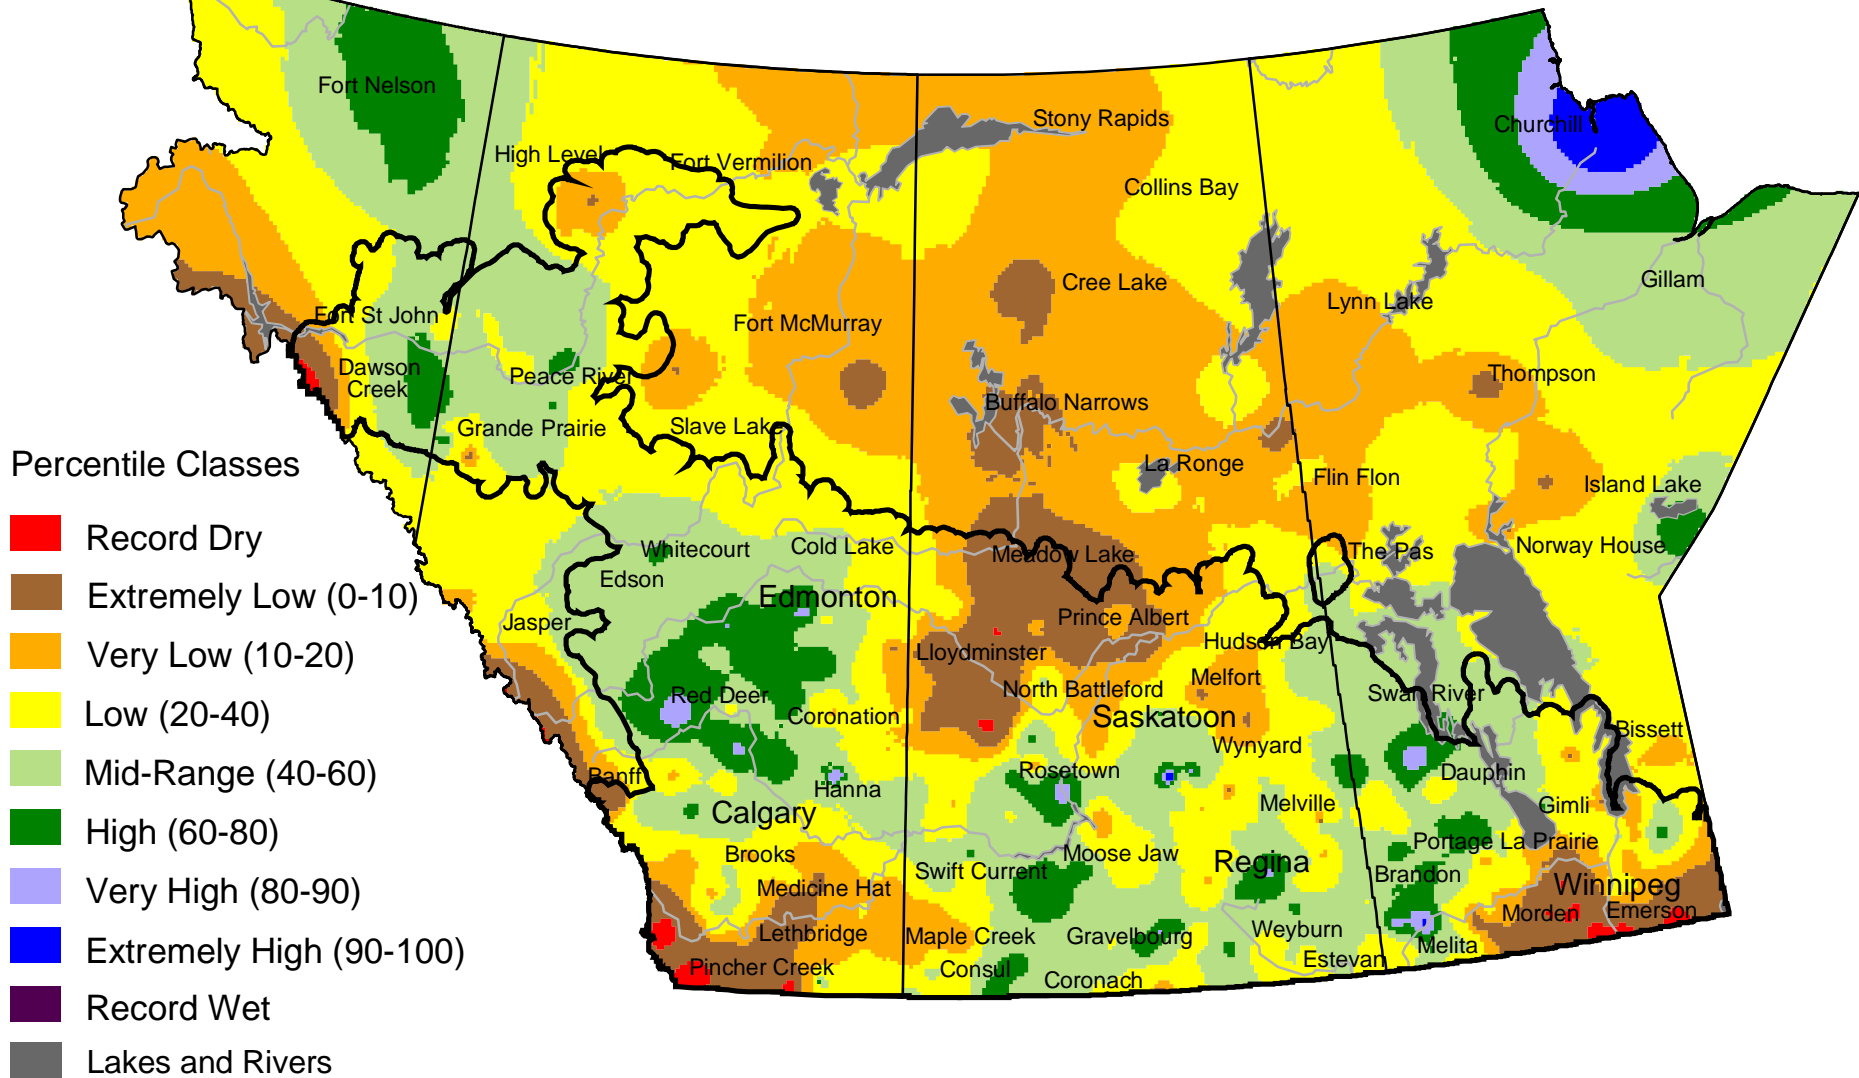

# Current Precipitation Compared to Historical Distribution

November 1, 2002 to March 26, 2003 (A.M.)

[www.agr.gc.ca/pfra/drought](http://www.agr.gc.ca/pfra/drought)

Prepared by Agriculture and Agri-Food Canada (PFRA) using data from the Timely Climate Monitoring Network and the many federal and provincial agencies and volunteers that support it.