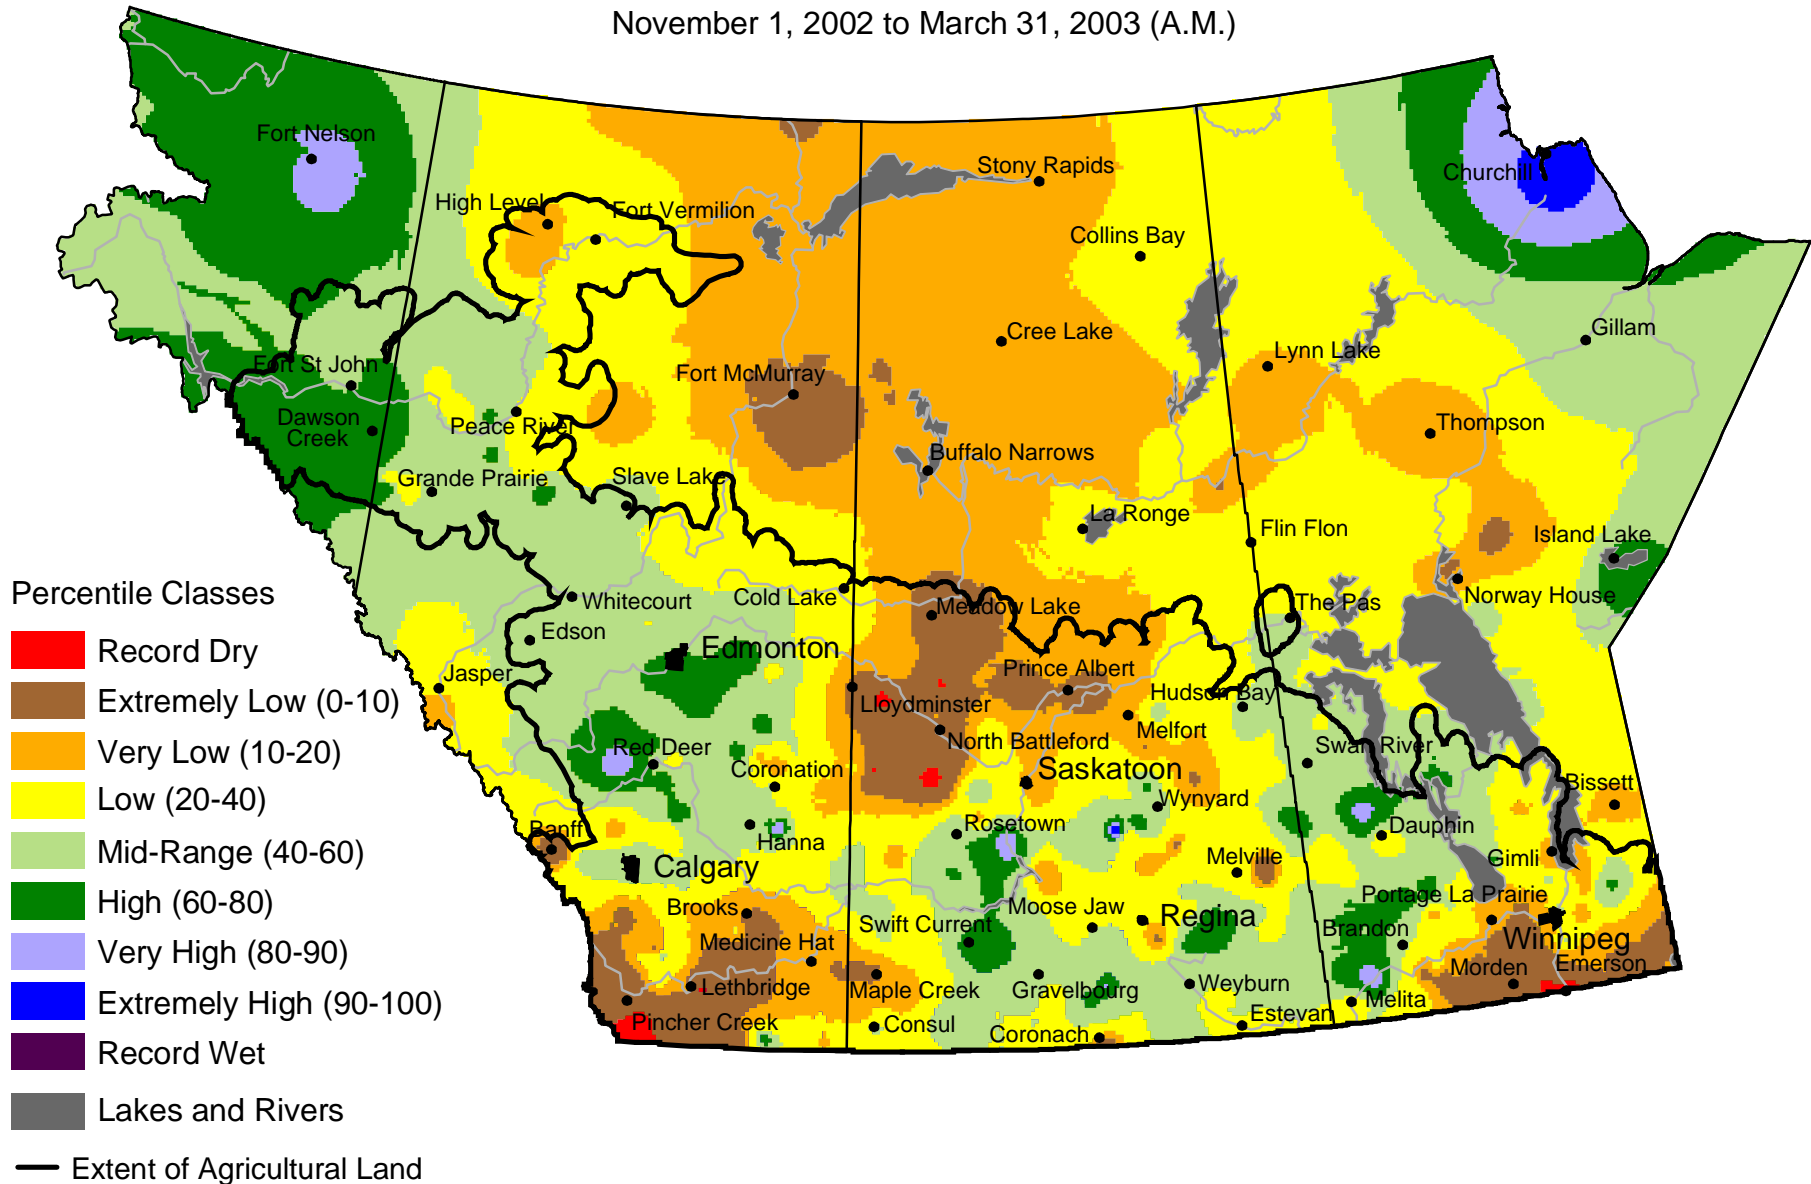

# Current Precipitation Compared to Historical Distribution

November 1, 2002 to March 31, 2003 (A.M.)

Prepared by PFRA (Prairie Farm Rehabilitation Administration) using data from the Timely Climate Monitoring Network and the many federal and provincial agencies and volunteers that support it.