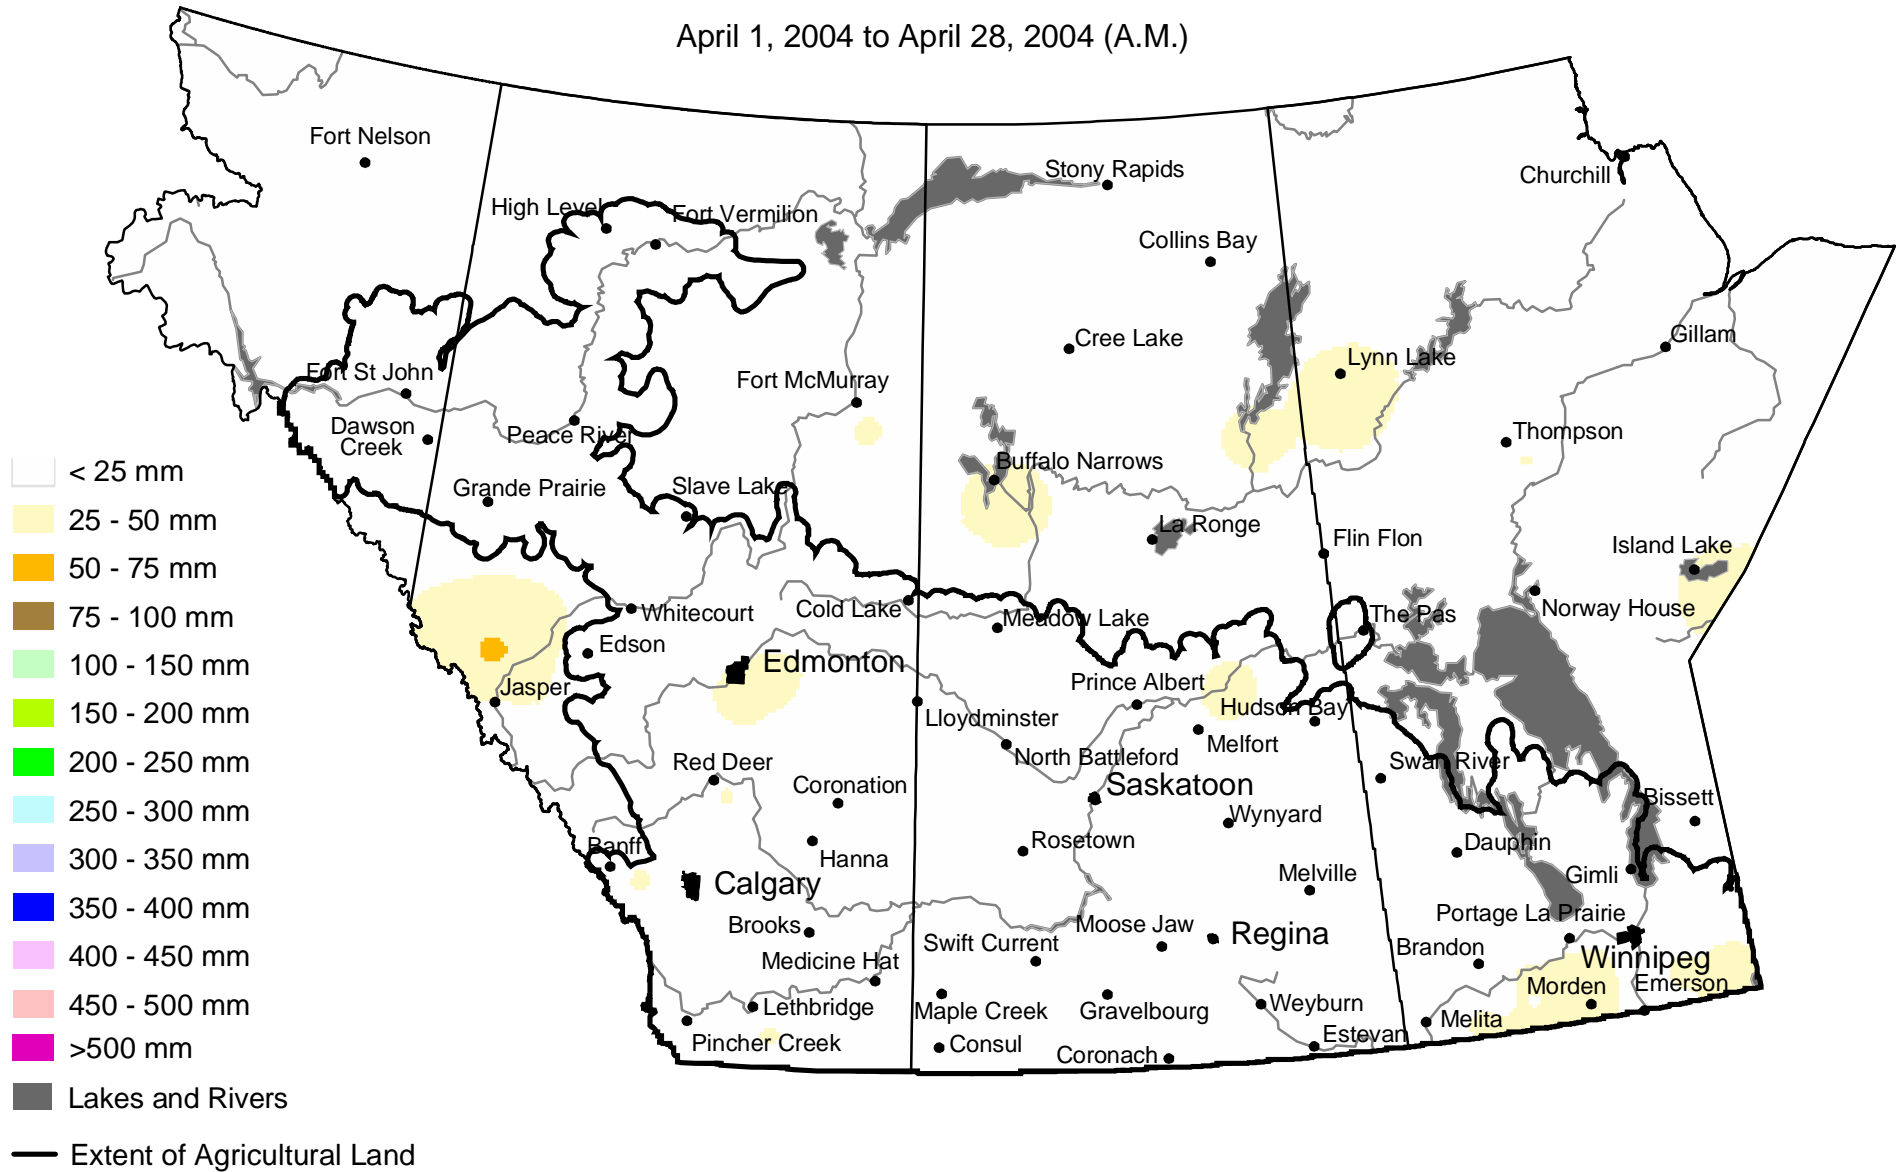

# Accumulated Precipitation

April 1, 2004 to April 28, 2004 (A.M.)

[www.agr.gc.ca/pfra/drought](http://www.agr.gc.ca/pfra/drought)

Prepared by Agriculture and Agri-Food Canada (PFRA) using data from the Timely Climate Monitoring Network and the many federal and provincial agencies and volunteers that support it.