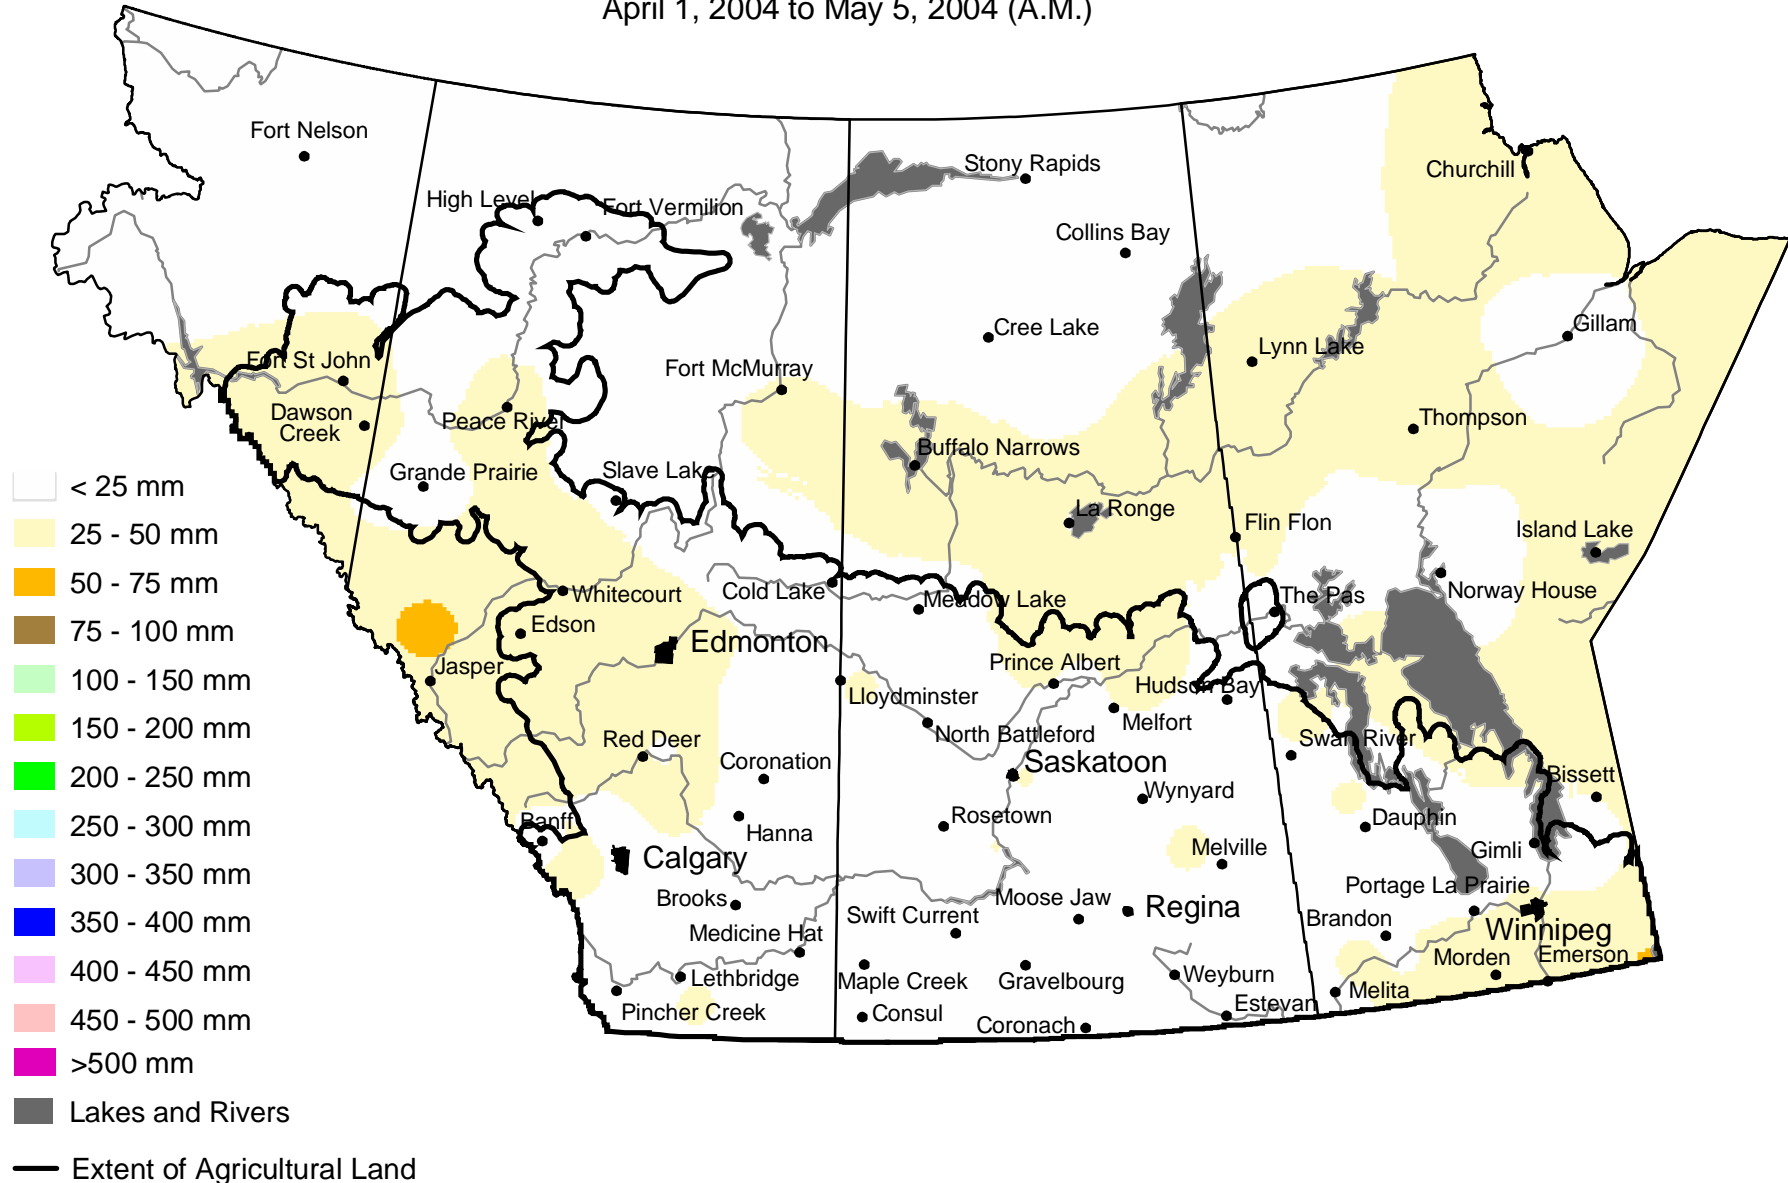

Accumulated Precipitation

April 1, 2004 to May 5, 2004 (A.M.)

Prepared by PFRA (Prairie Farm Rehabilitation Administration) using data from the Timely Climate Monitoring Network and the many federal and provincial agencies and volunteers that support it.