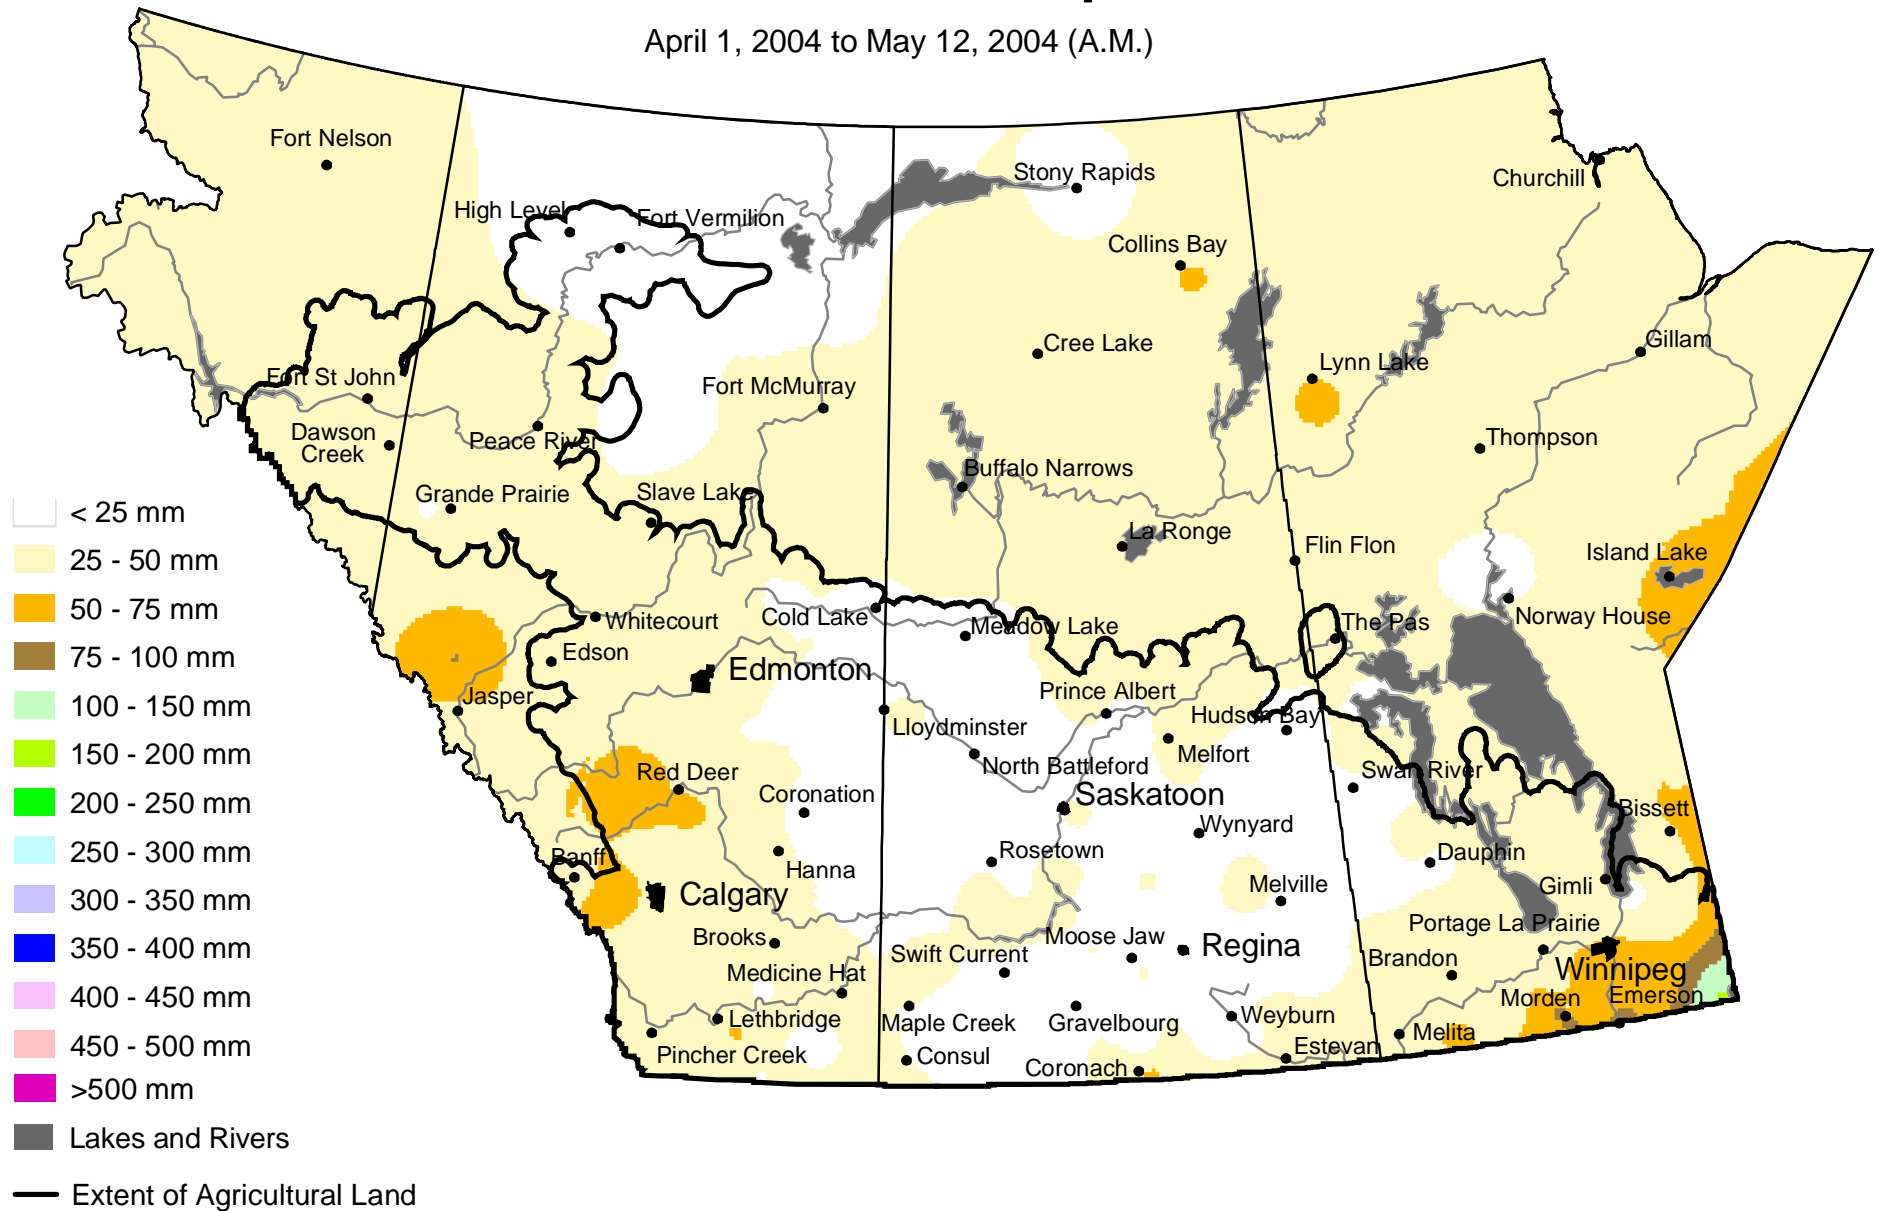

Accumulated Precipitation

April 1, 2004 to May 12, 2004 (A.M.)

Prepared by PFRA (Prairie Farm Rehabilitation Administration) using data from the Timely Climate Monitoring Network and the many federal and provincial agencies and volunteers that support it.