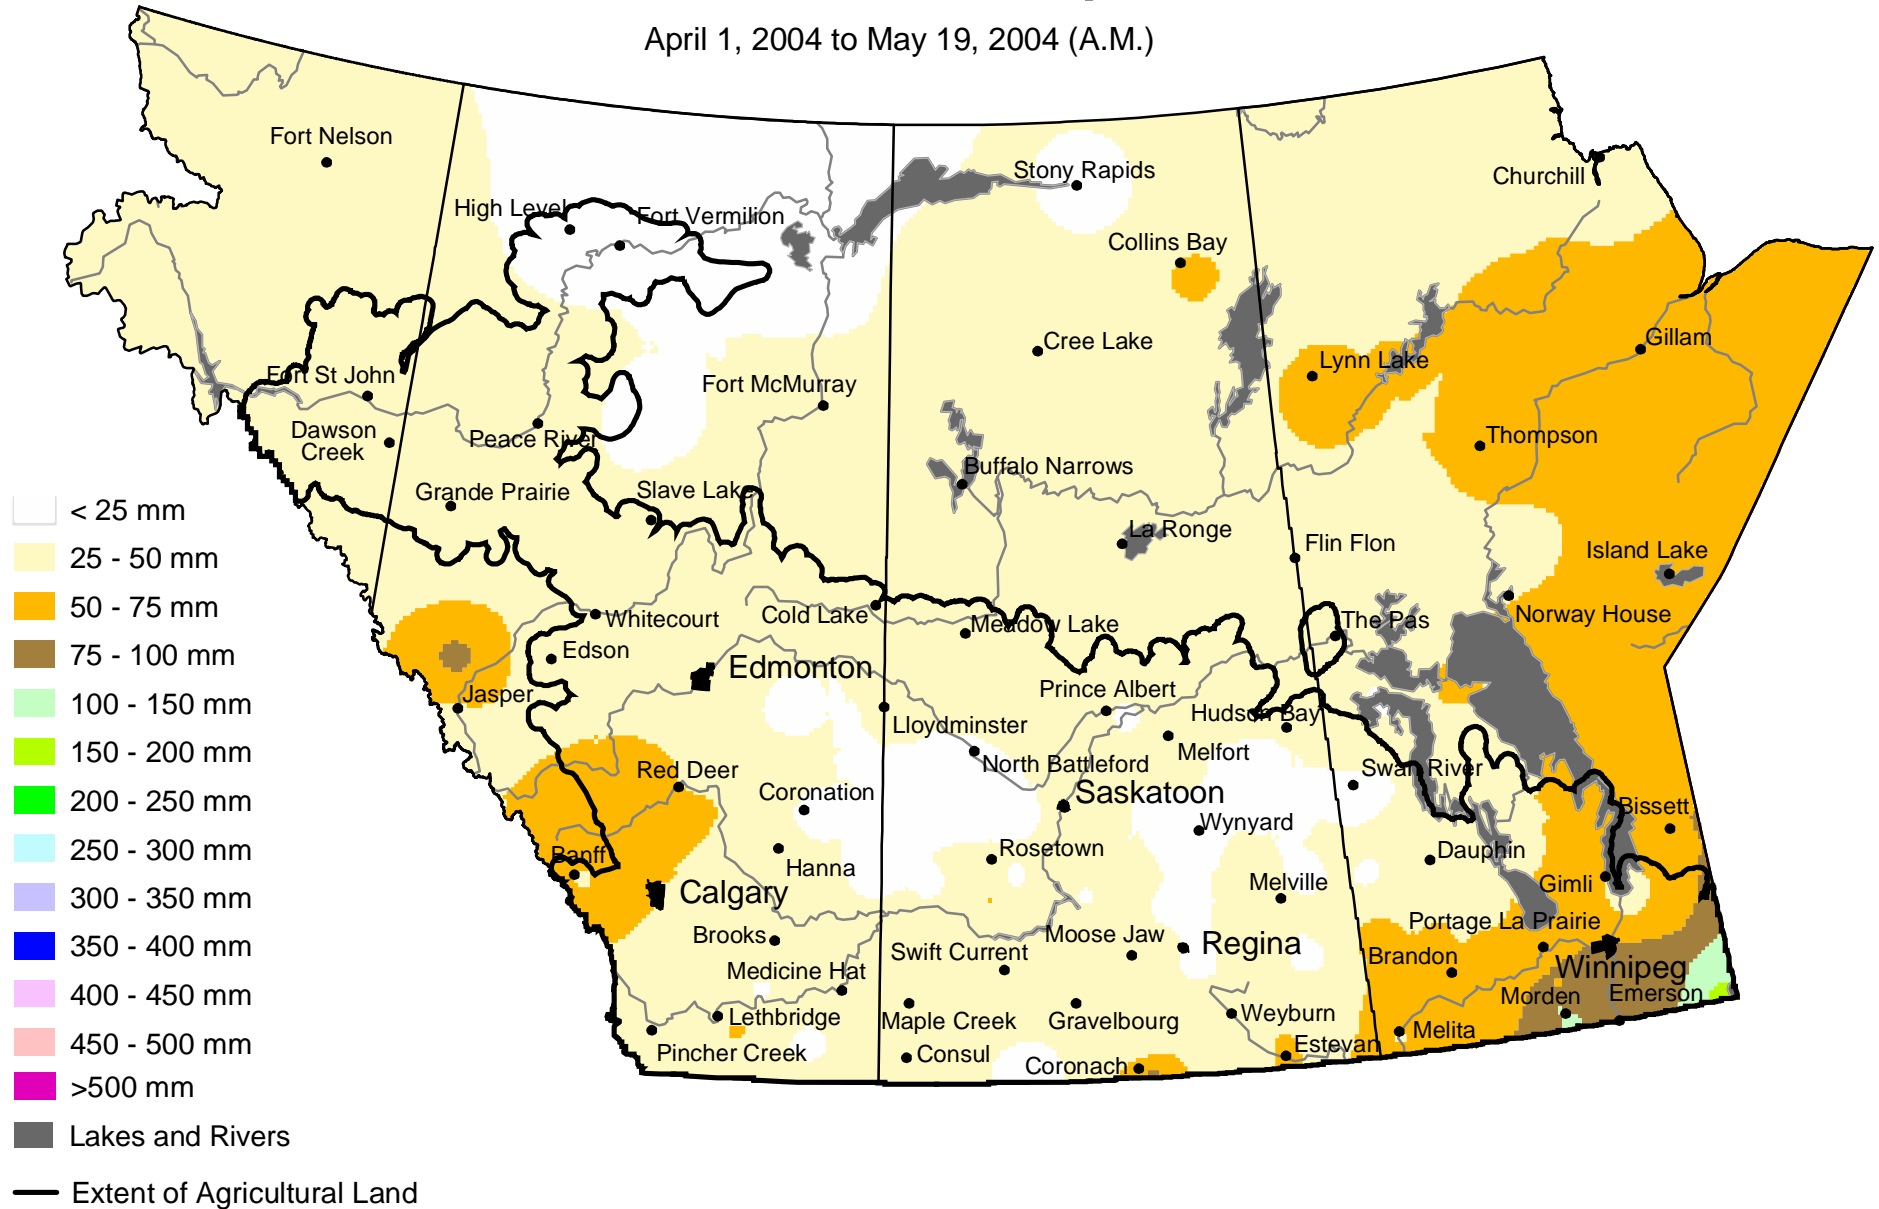

# Accumulated Precipitation

April 1, 2004 to May 19, 2004 (A.M.)

Prepared by PFRA (Prairie Farm Rehabilitation Administration) using data from the Timely Climate Monitoring Network and the many federal and provincial agencies and volunteers that support it.