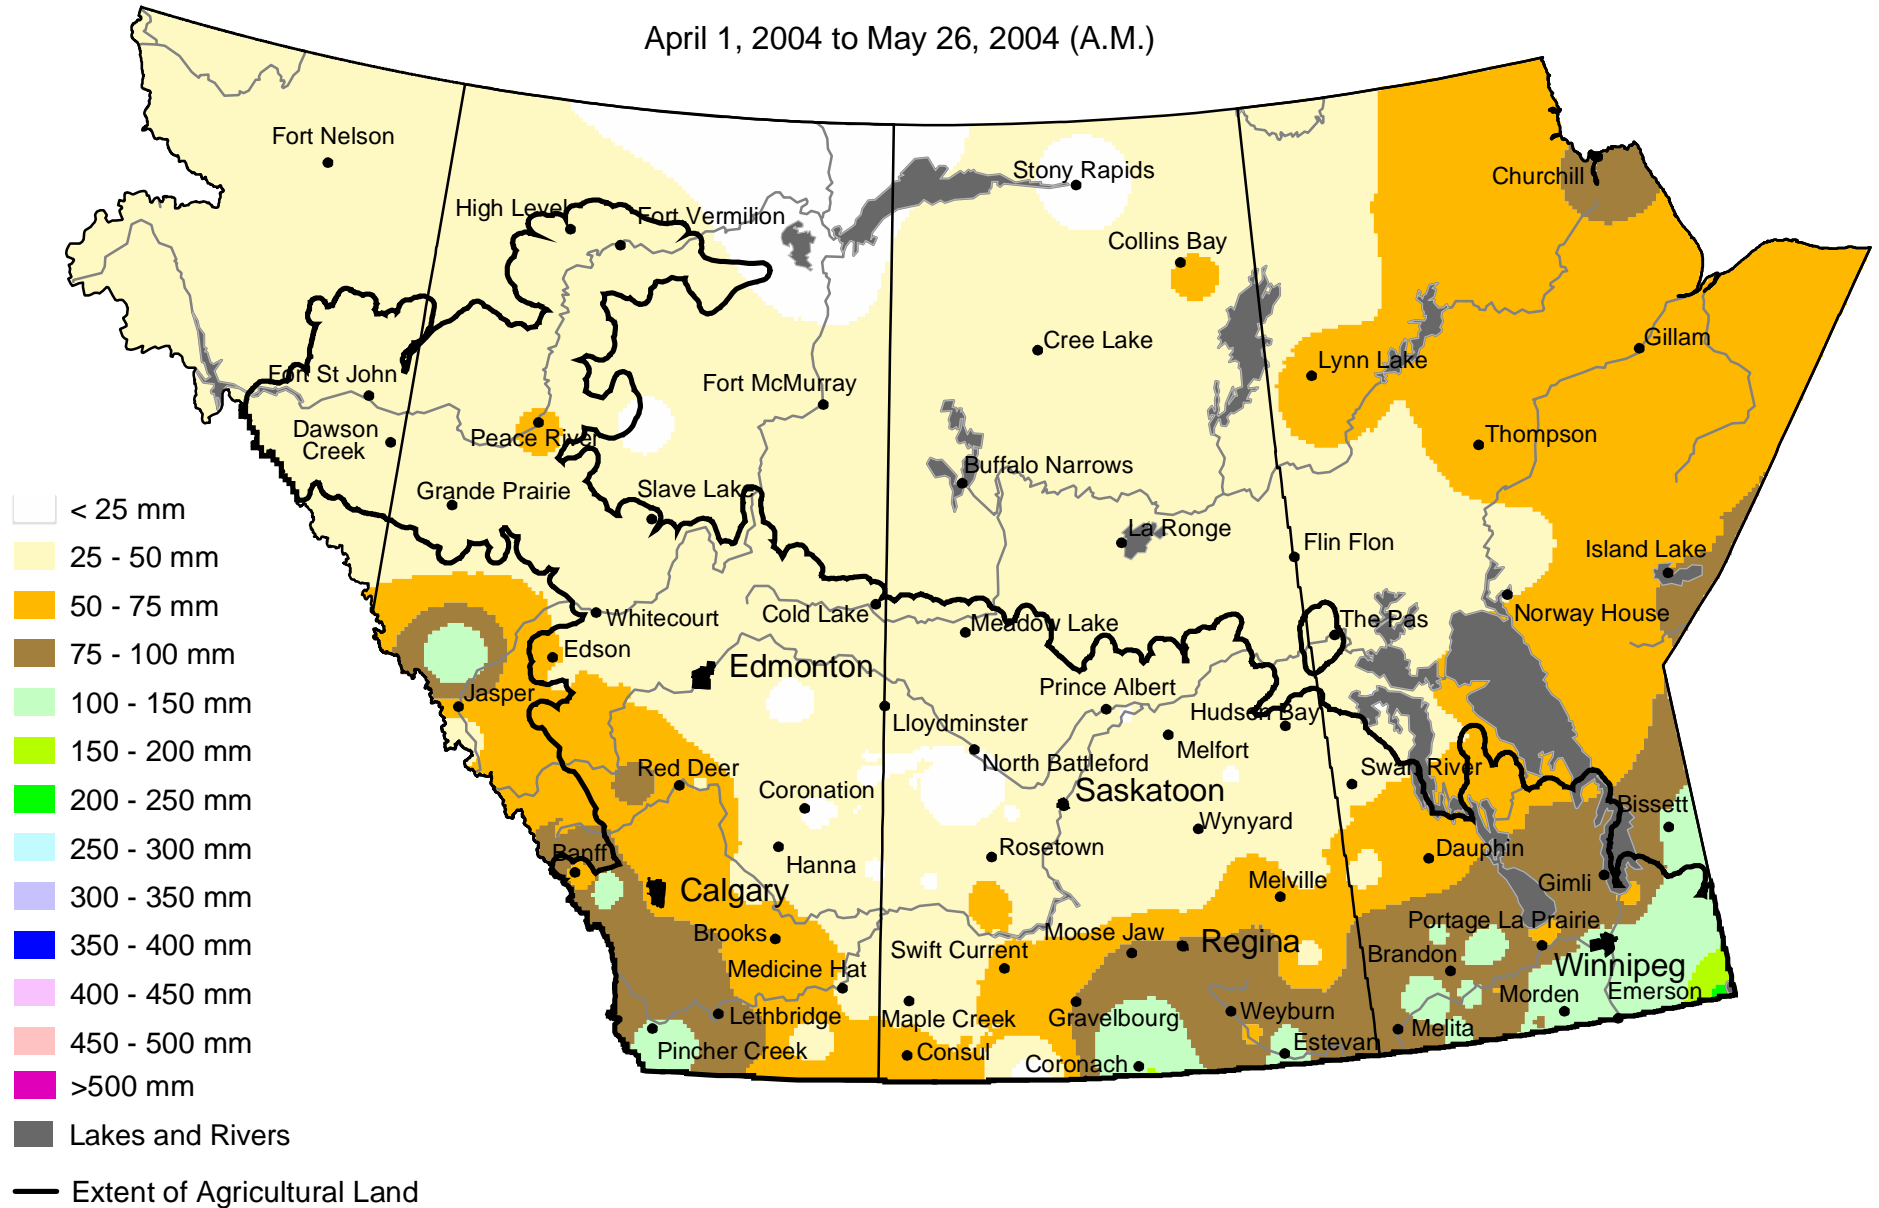

# Accumulated Precipitation

April 1, 2004 to May 26, 2004 (A.M.)

Prepared by PFRA (Prairie Farm Rehabilitation Administration) using data from the Timely Climate Monitoring Network and the many federal and provincial agencies and volunteers that support it.