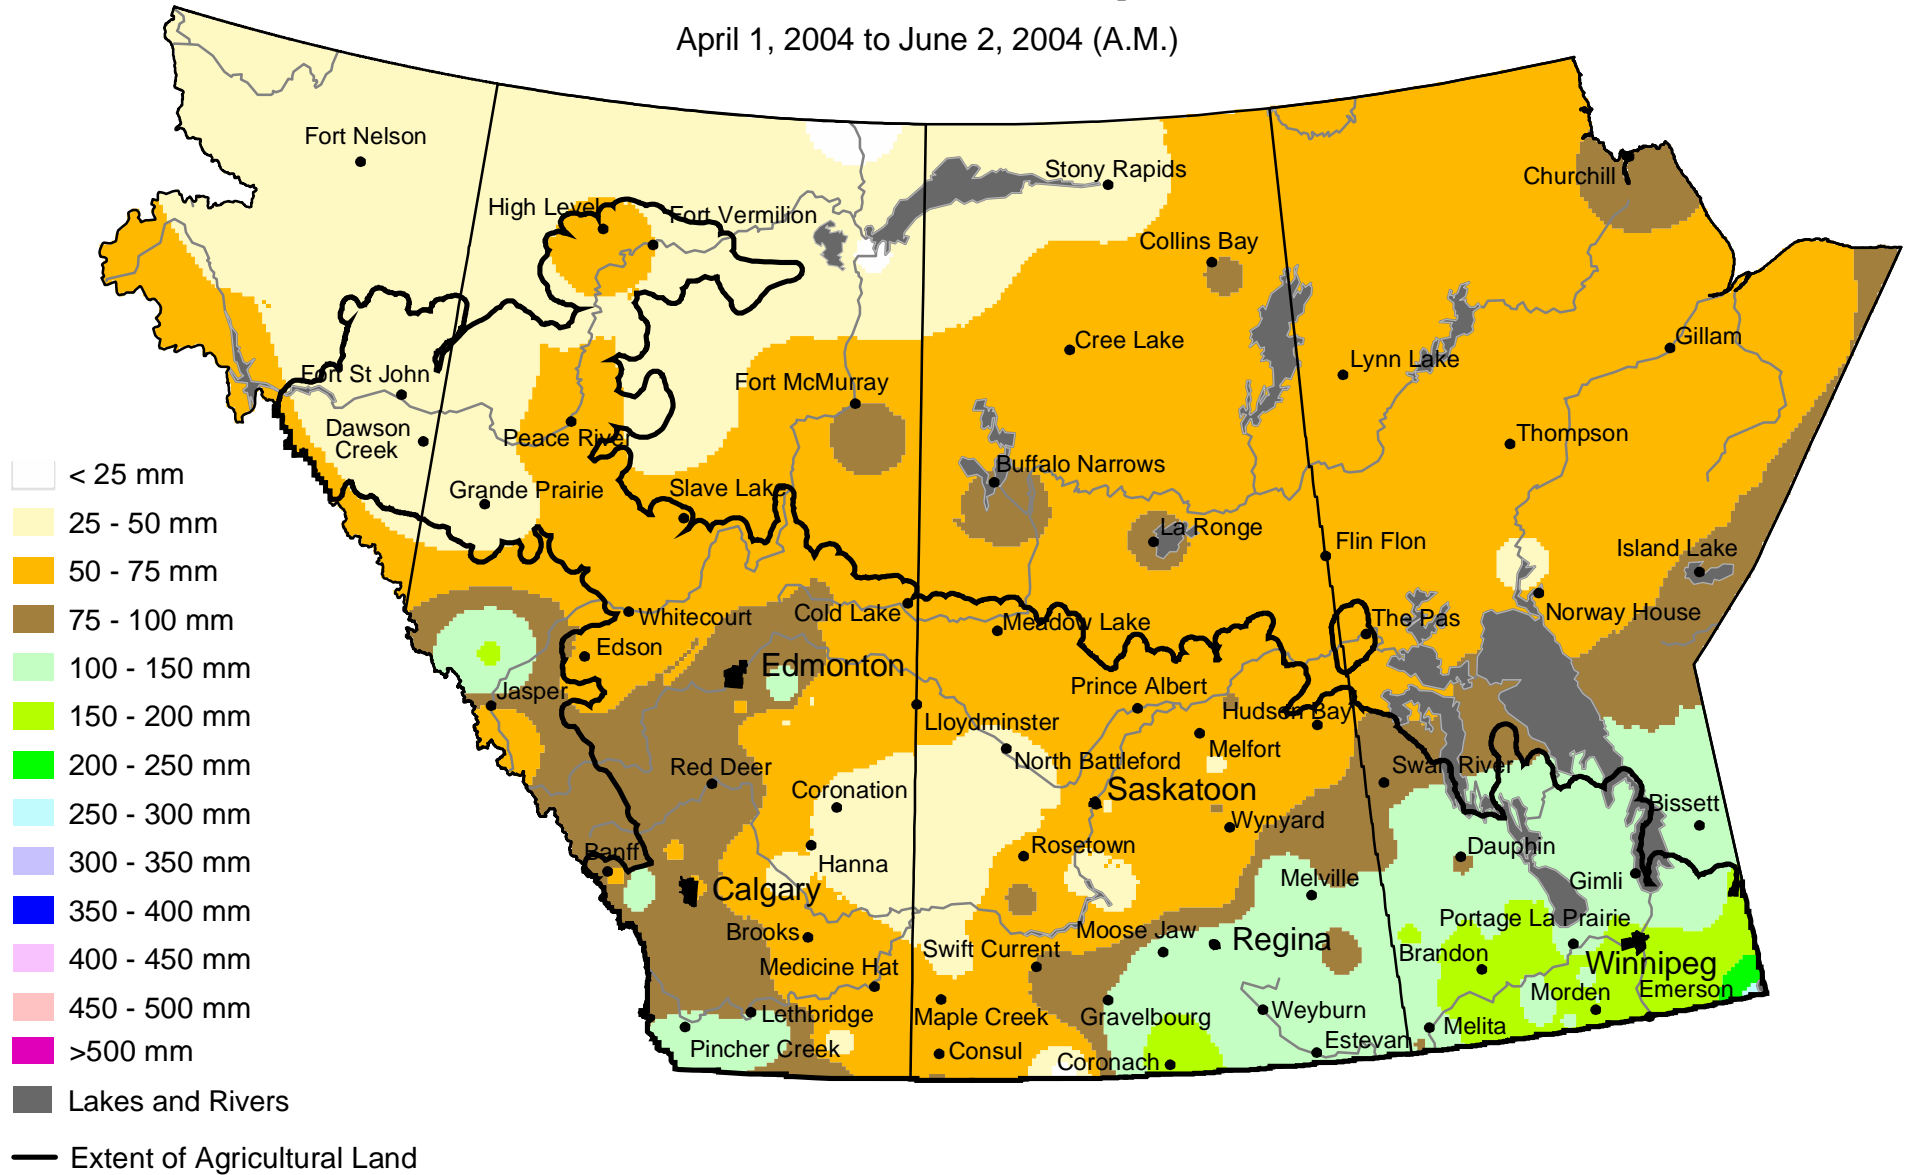

Accumulated Precipitation

April 1, 2004 to June 2, 2004 (A.M.)

www.agr.gc.ca/pfra/drought

Prepared by Agriculture and Agri-Food Canada (PFRA) using data from the Timely Climate Monitoring Network and the many federal and provincial agencies and volunteers that support it.