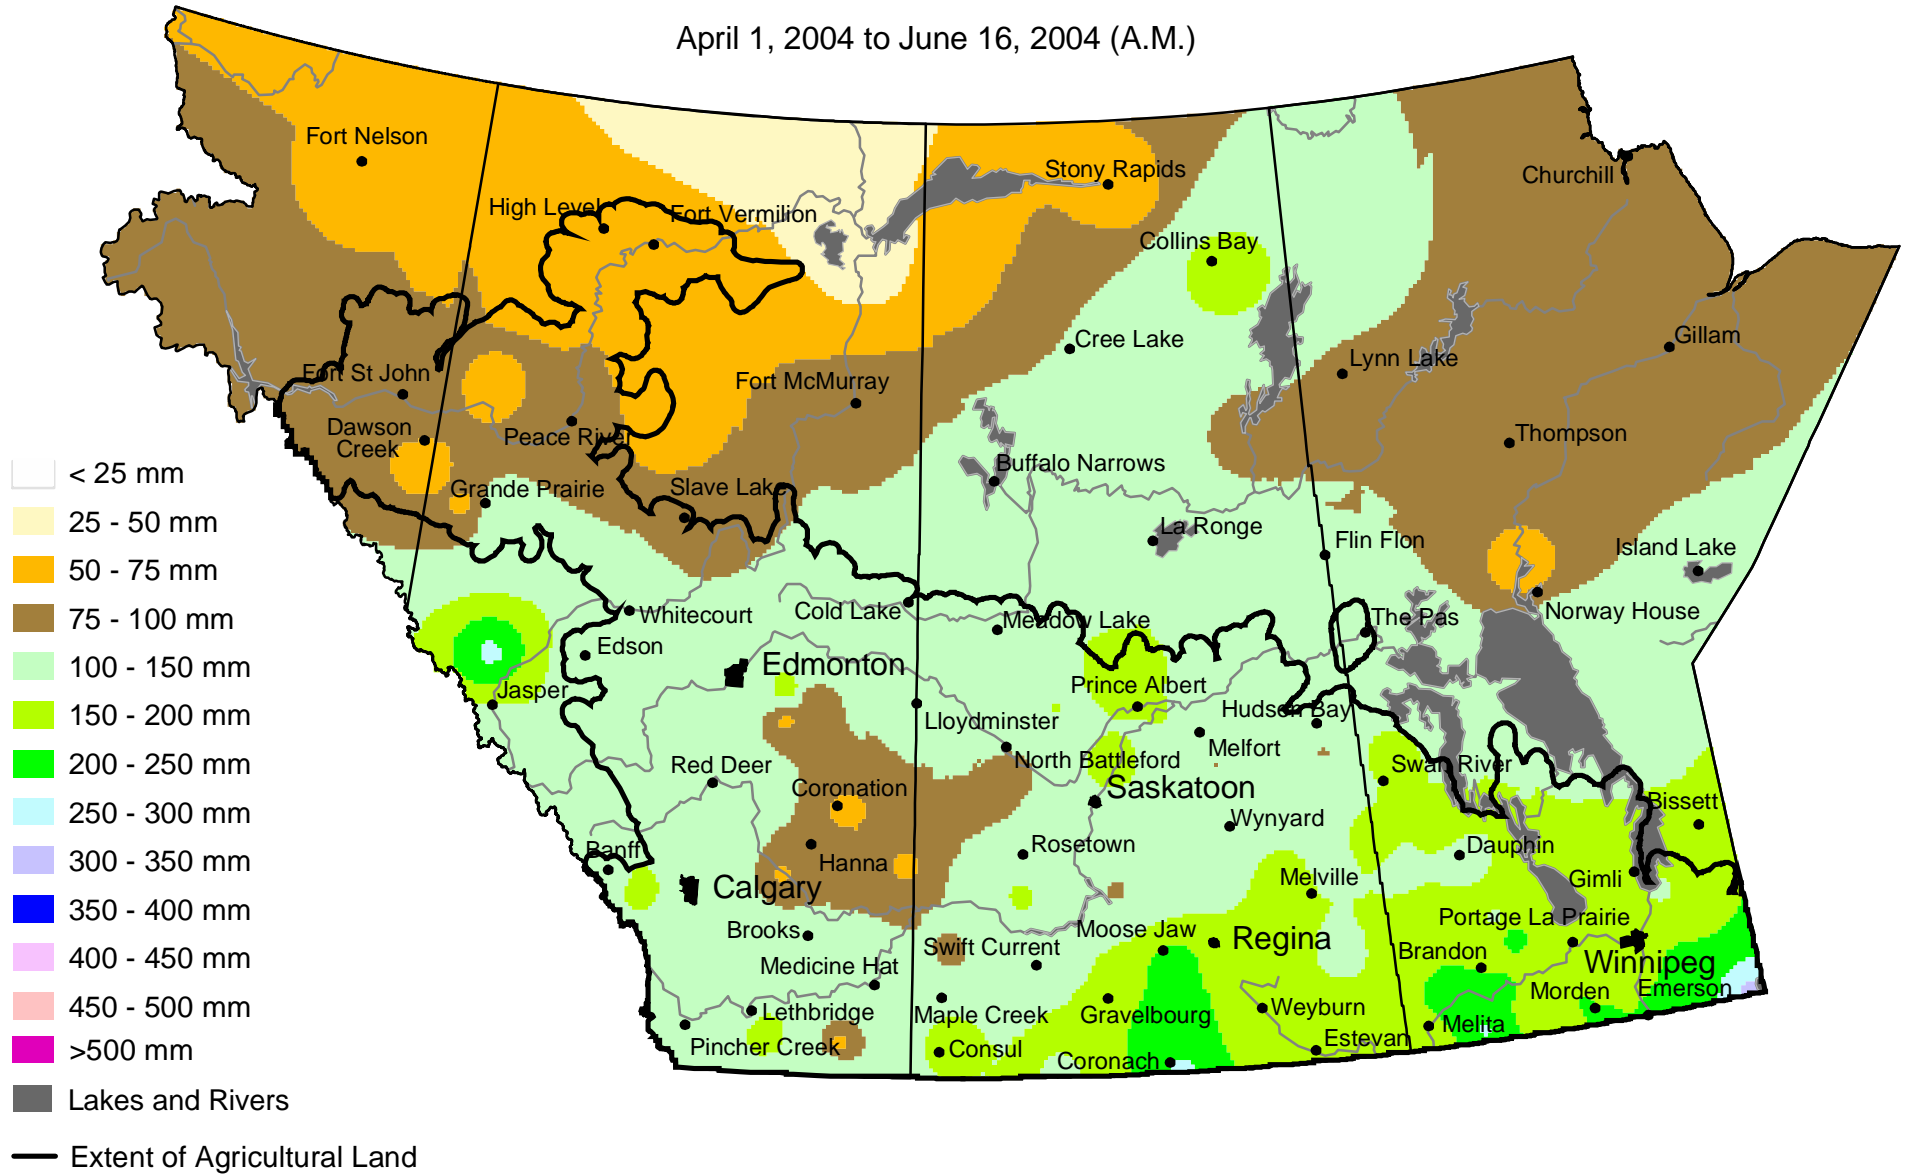

# Accumulated Precipitation

April 1, 2004 to June 16, 2004 (A.M.)

[www.agr.gc.ca/pfra/drought](http://www.agr.gc.ca/pfra/drought)

Prepared by Agriculture and Agri-Food Canada (PFRA) using data from the Timely Climate Monitoring Network and the many federal and provincial agencies and volunteers that support it.