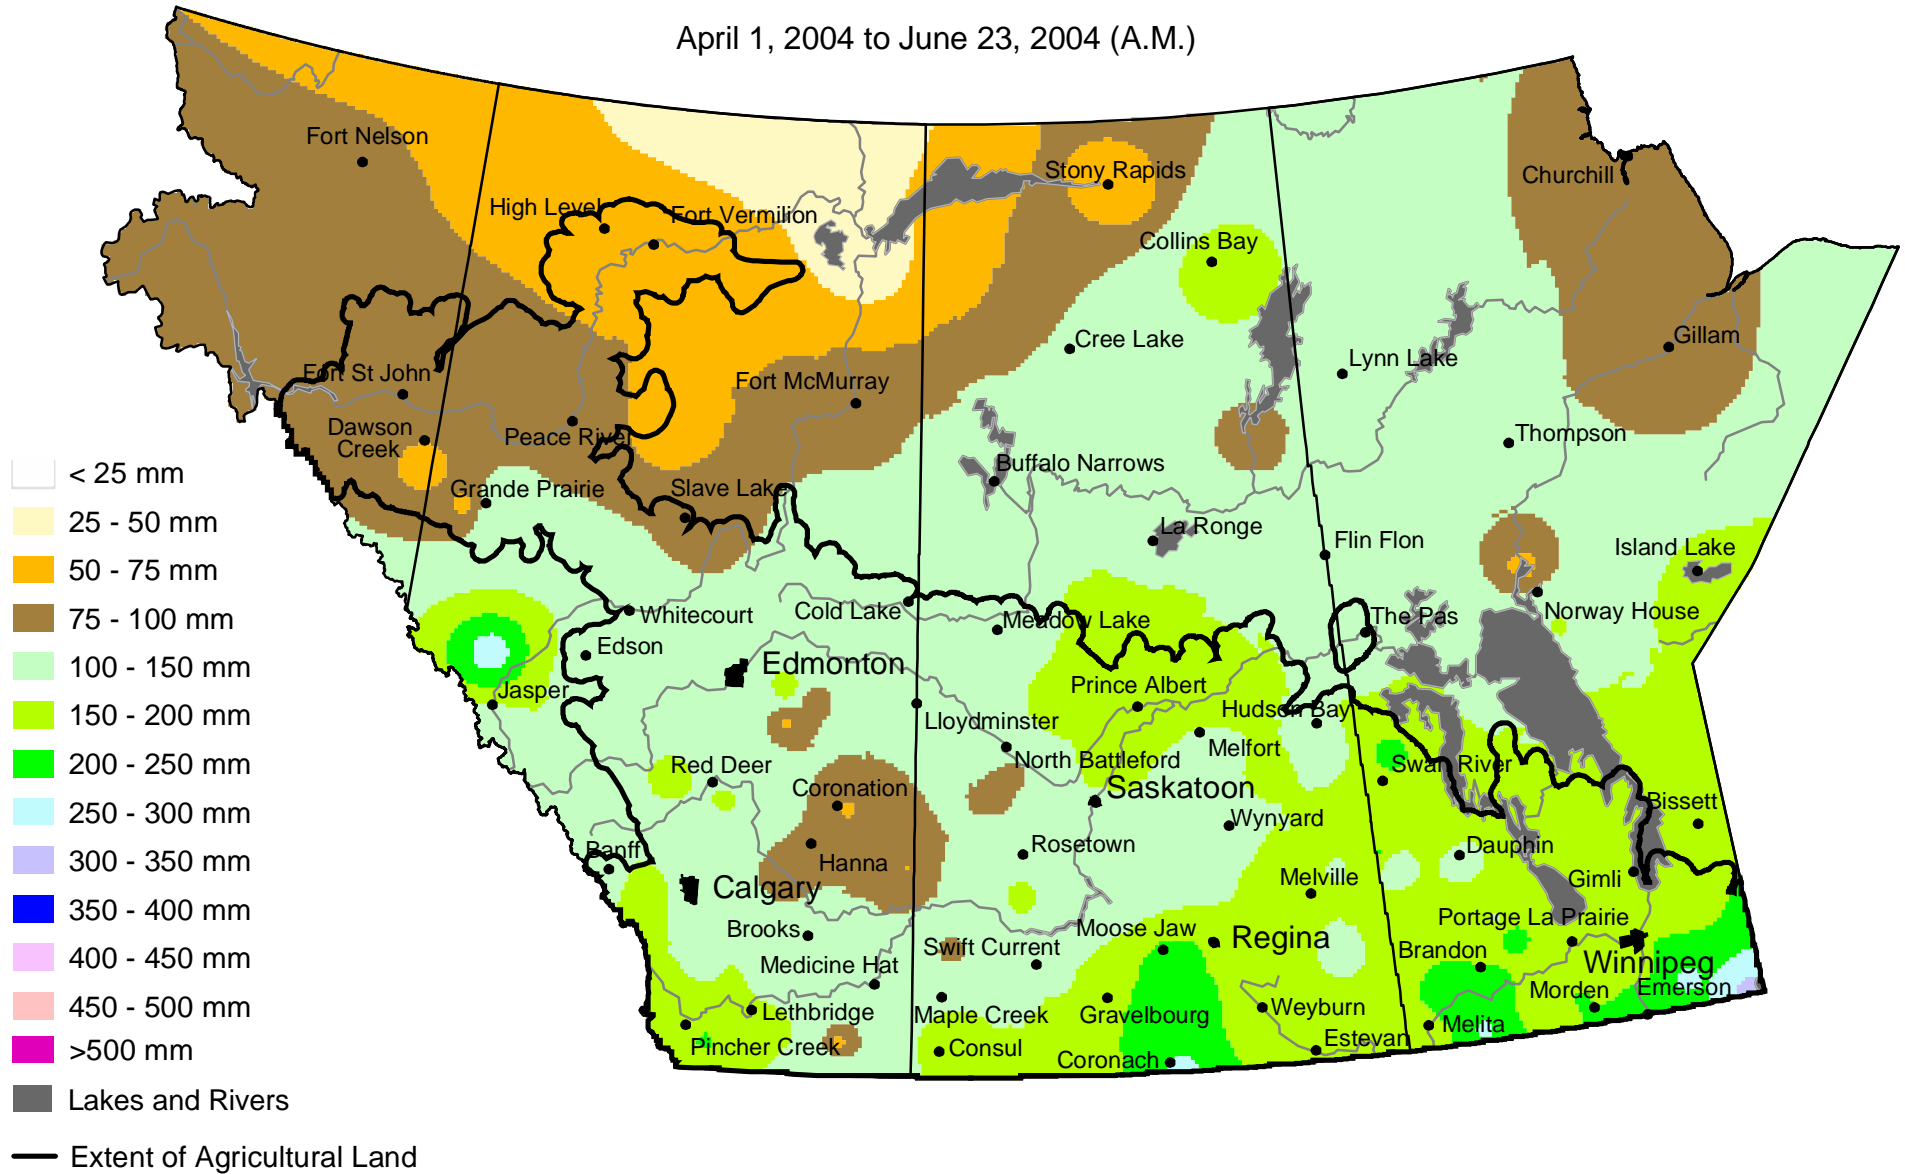

Accumulated Precipitation

April 1, 2004 to June 23, 2004 (A.M.)

www.agr.gc.ca/pfra/drought

Prepared by Agriculture and Agri-Food Canada (PFRA) using data from the Timely Climate Monitoring Network and the many federal and provincial agencies and volunteers that support it.