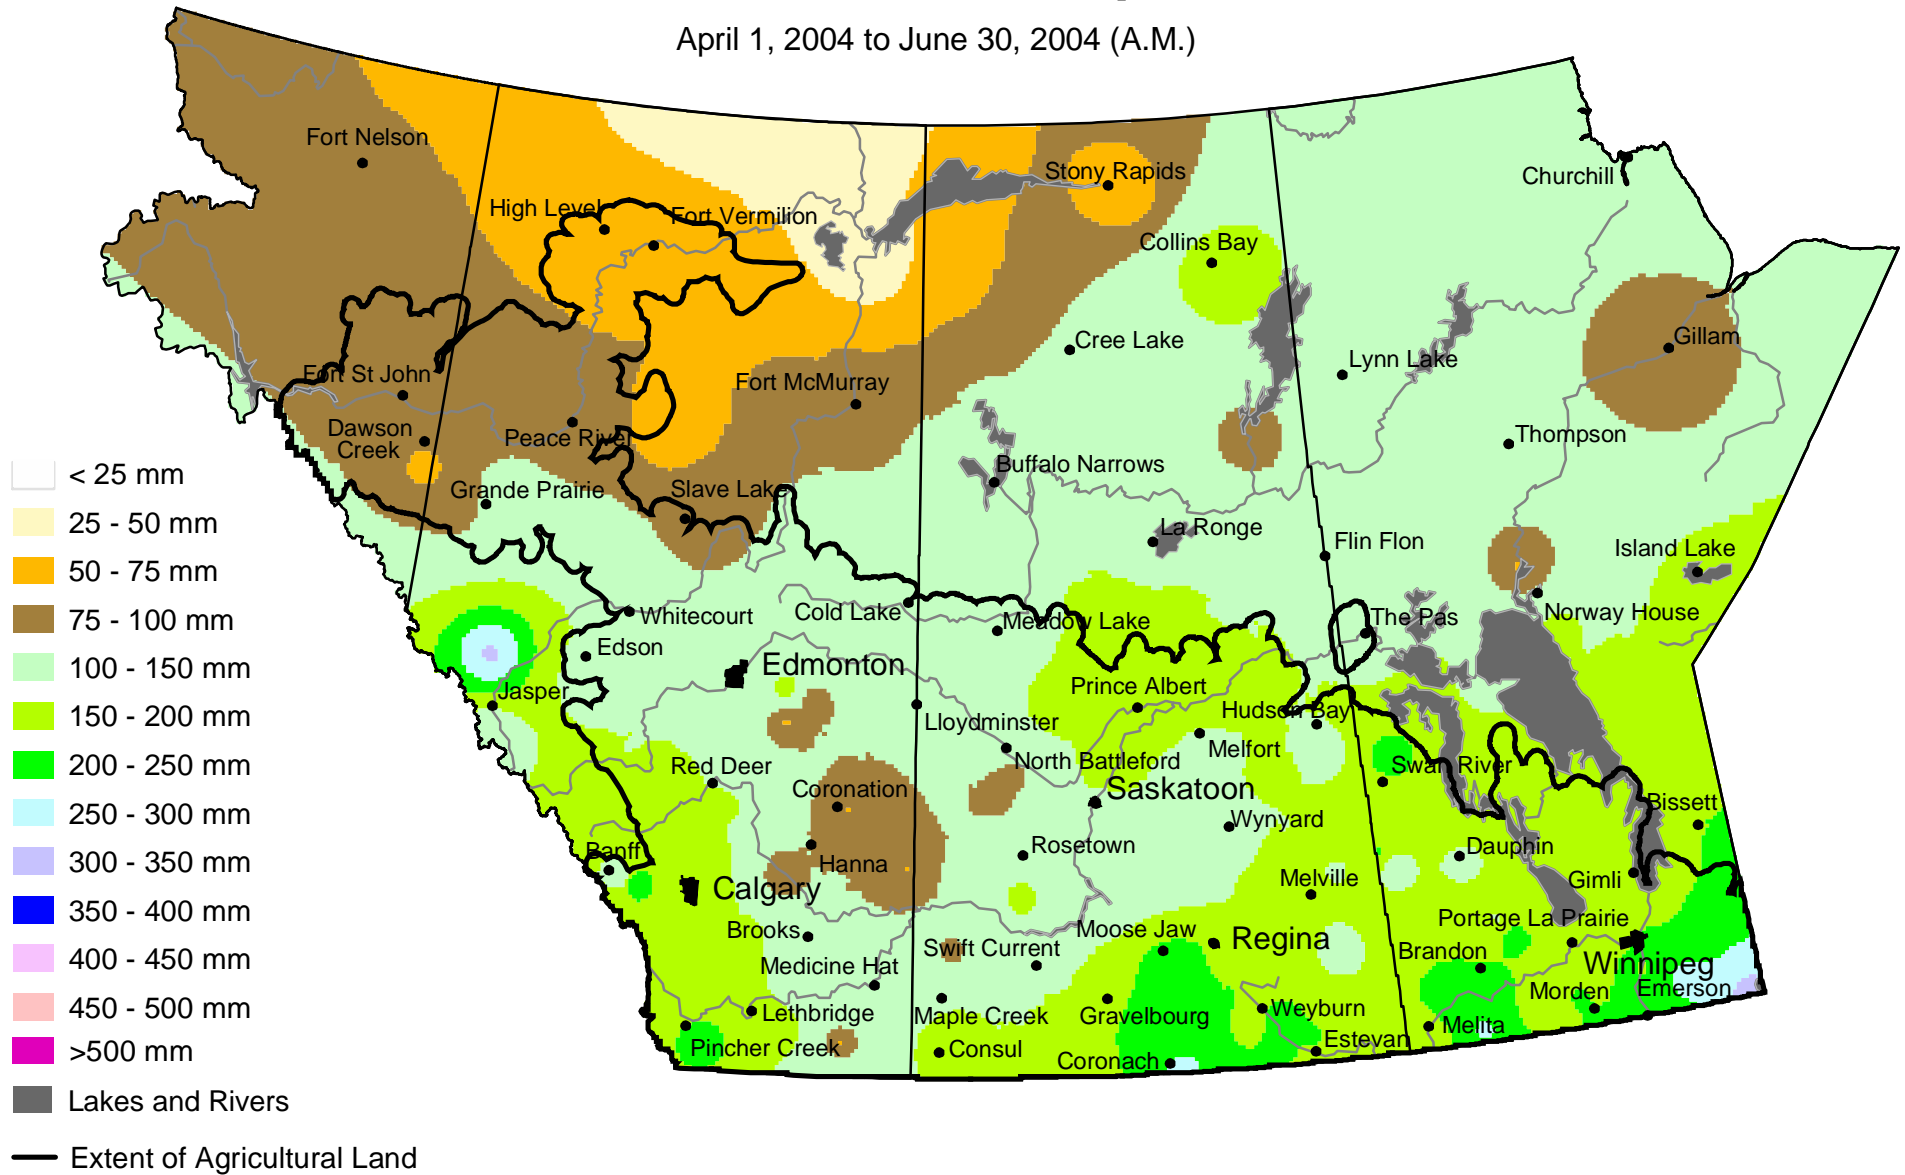

Accumulated Precipitation

April 1, 2004 to June 30, 2004 (A.M.)

www.agr.gc.ca/pfra/drought

Prepared by Agriculture and Agri-Food Canada (PFRA) using data from the Timely Climate Monitoring Network and the many federal and provincial agencies and volunteers that support it.