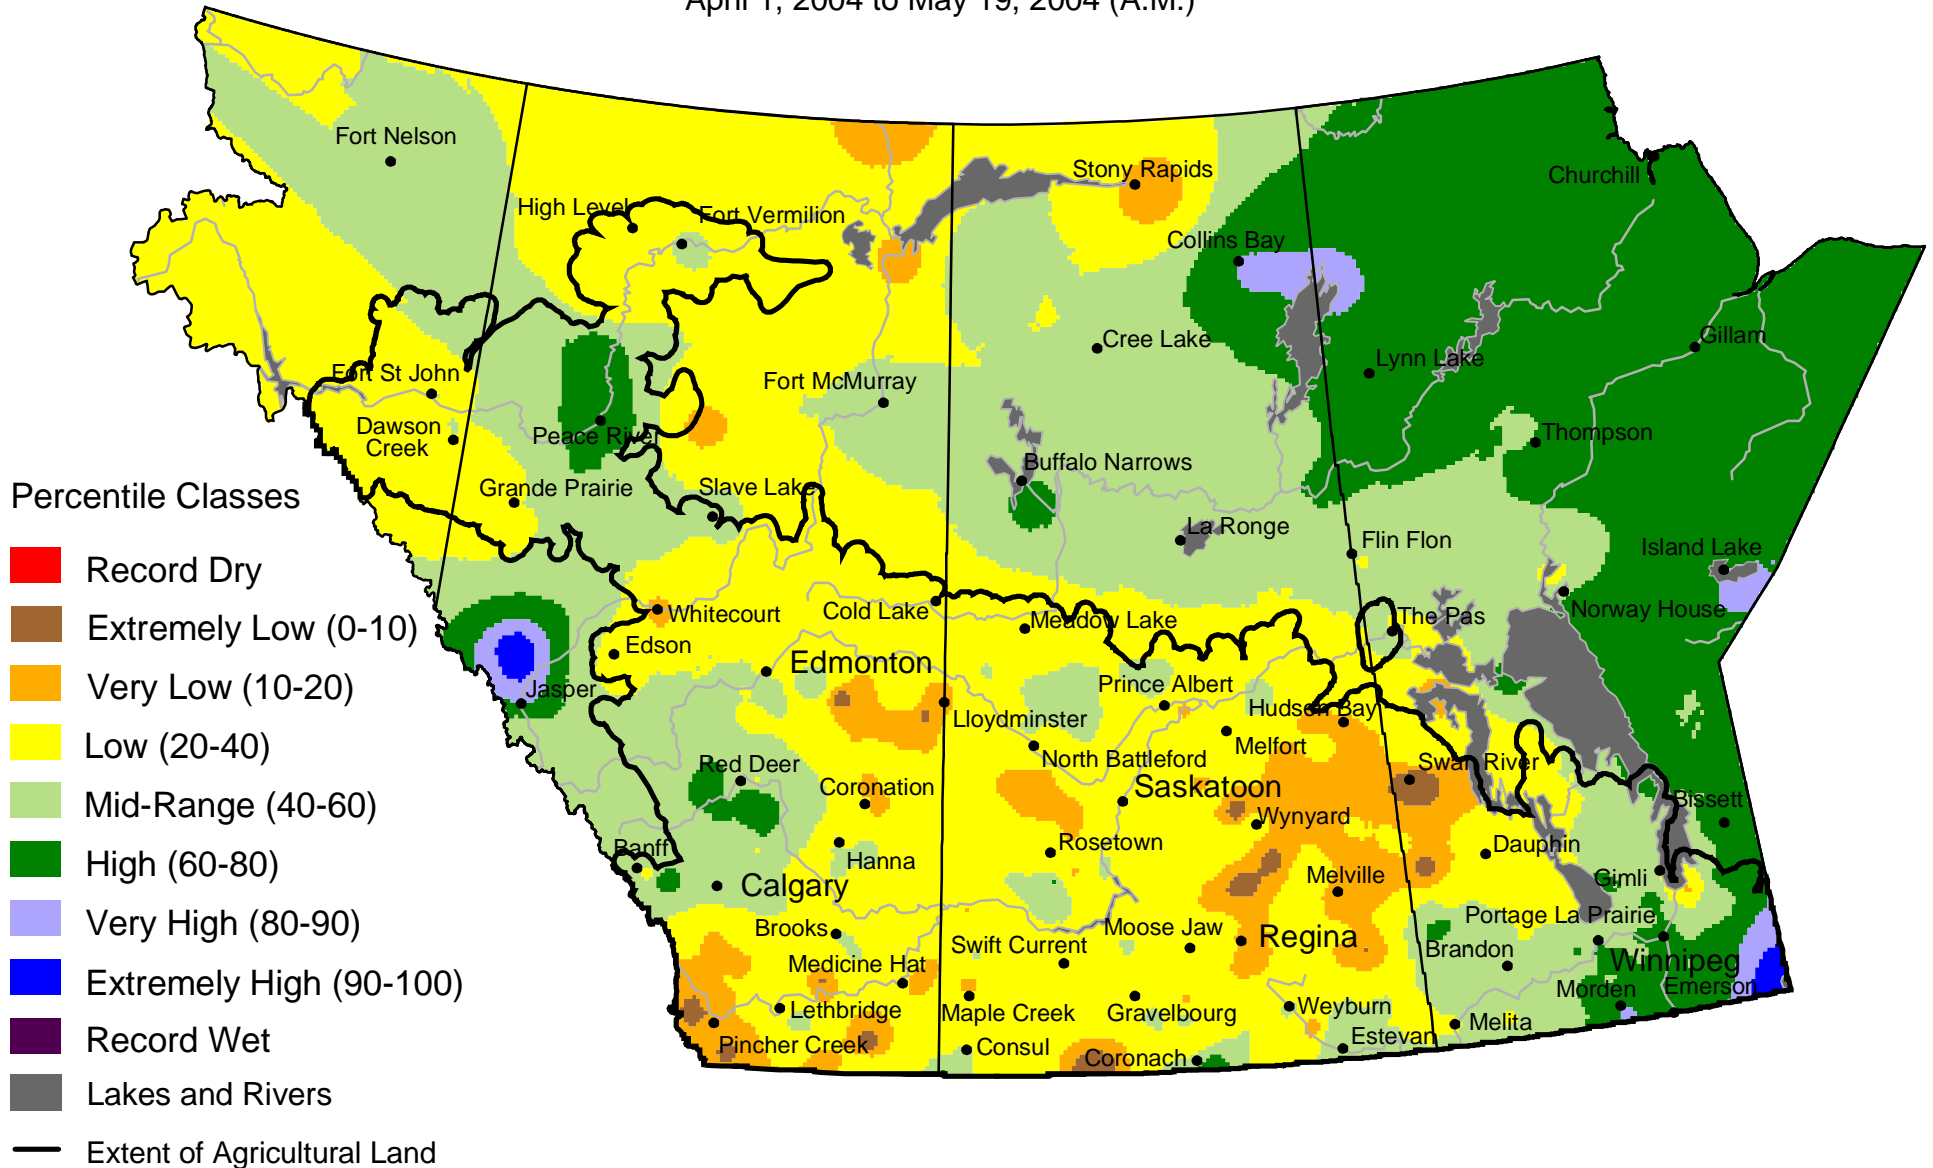

# Current Precipitation Compared to Historical Distribution

April 1, 2004 to May 19, 2004 (A.M.)

Prepared by PFRA (Prairie Farm Rehabilitation Administration) using data from the Timely Climate Monitoring Network and the many federal and provincial agencies and volunteers that support it.