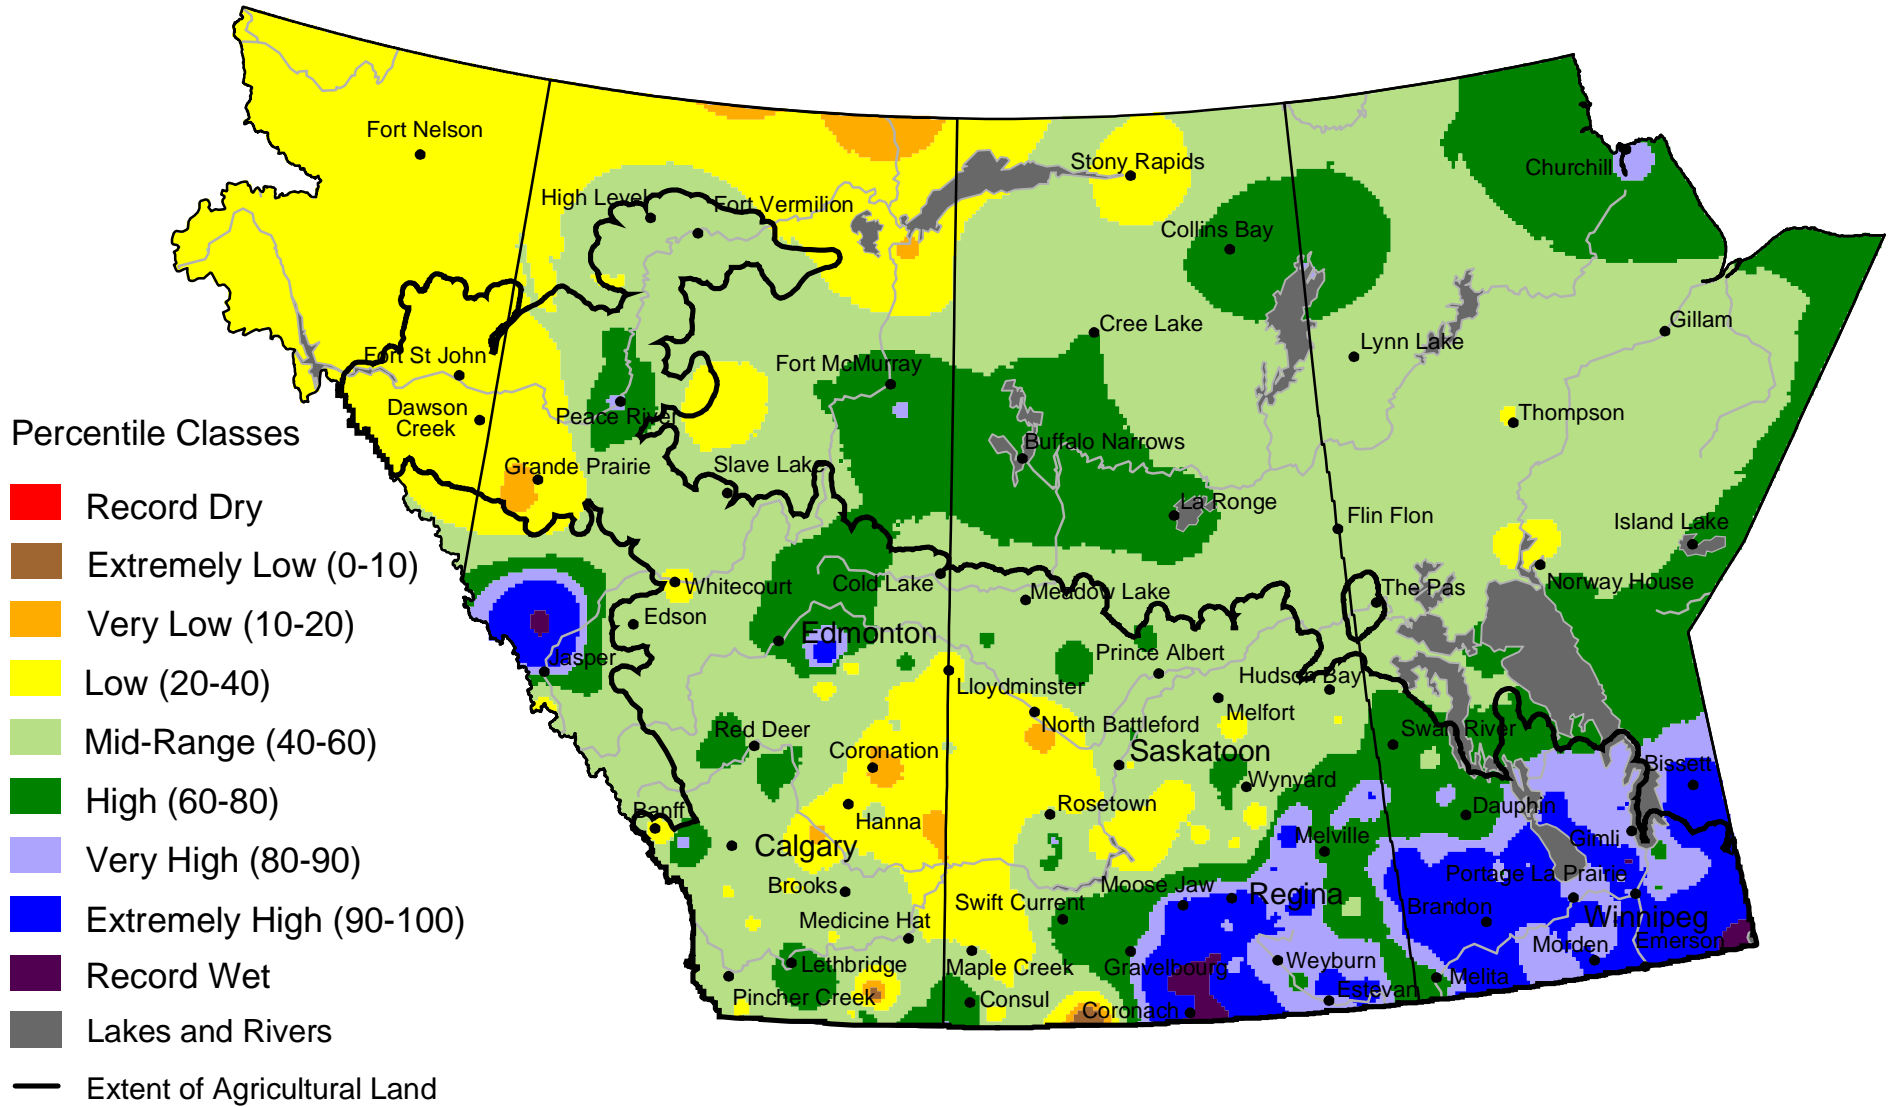

Current Precipitation Compared to Historical Distribution

April 1, 2004 to June 2, 2004 (A.M.)

www.agr.gc.ca/pfra/drought

Prepared by Agriculture and Agri-Food Canada (PFRA) using data from the Timely Climate Monitoring Network and the many federal and provincial agencies and volunteers that support it.