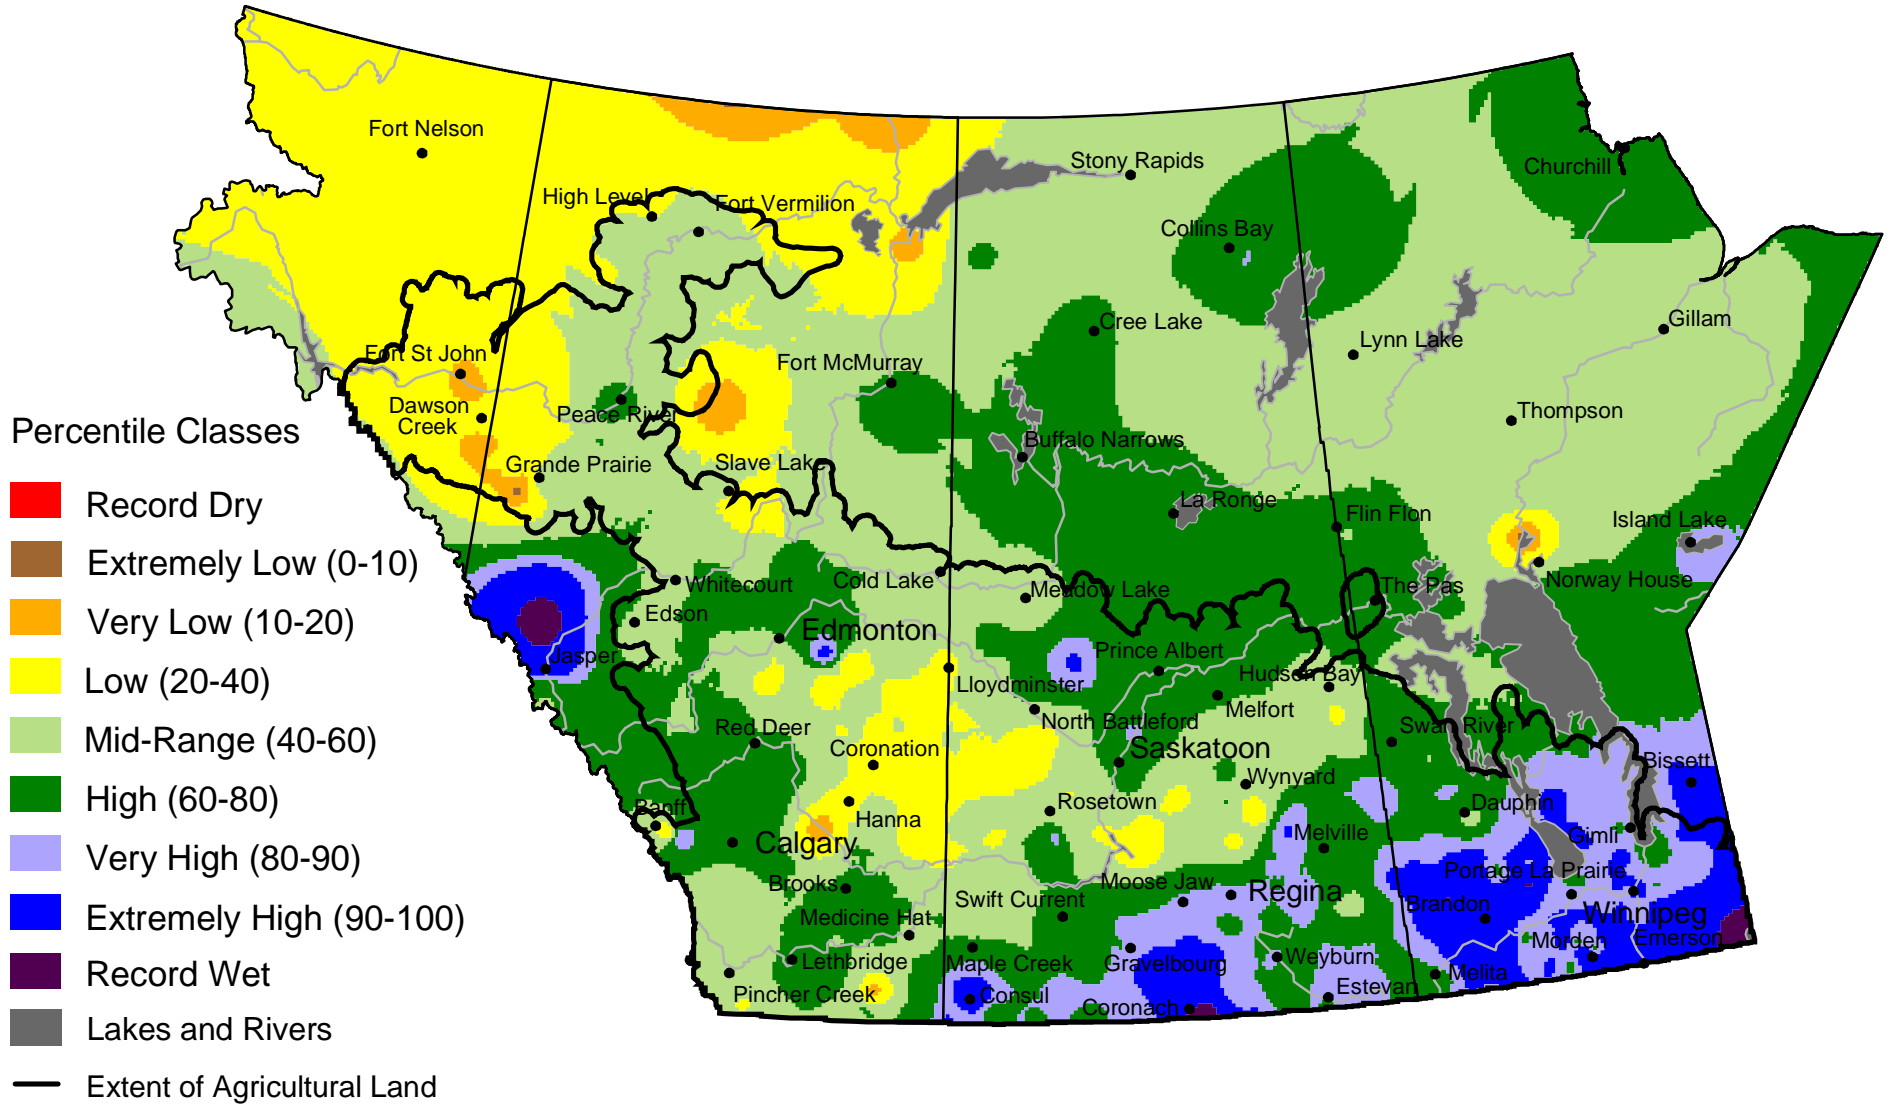

# Current Precipitation Compared to Historical Distribution

April 1, 2004 to June 9, 2004 (A.M.)

[www.agr.gc.ca/pfra/drought](http://www.agr.gc.ca/pfra/drought)

Prepared by Agriculture and Agri-Food Canada (PFRA) using data from the Timely Climate Monitoring Network and the many federal and provincial agencies and volunteers that support it.