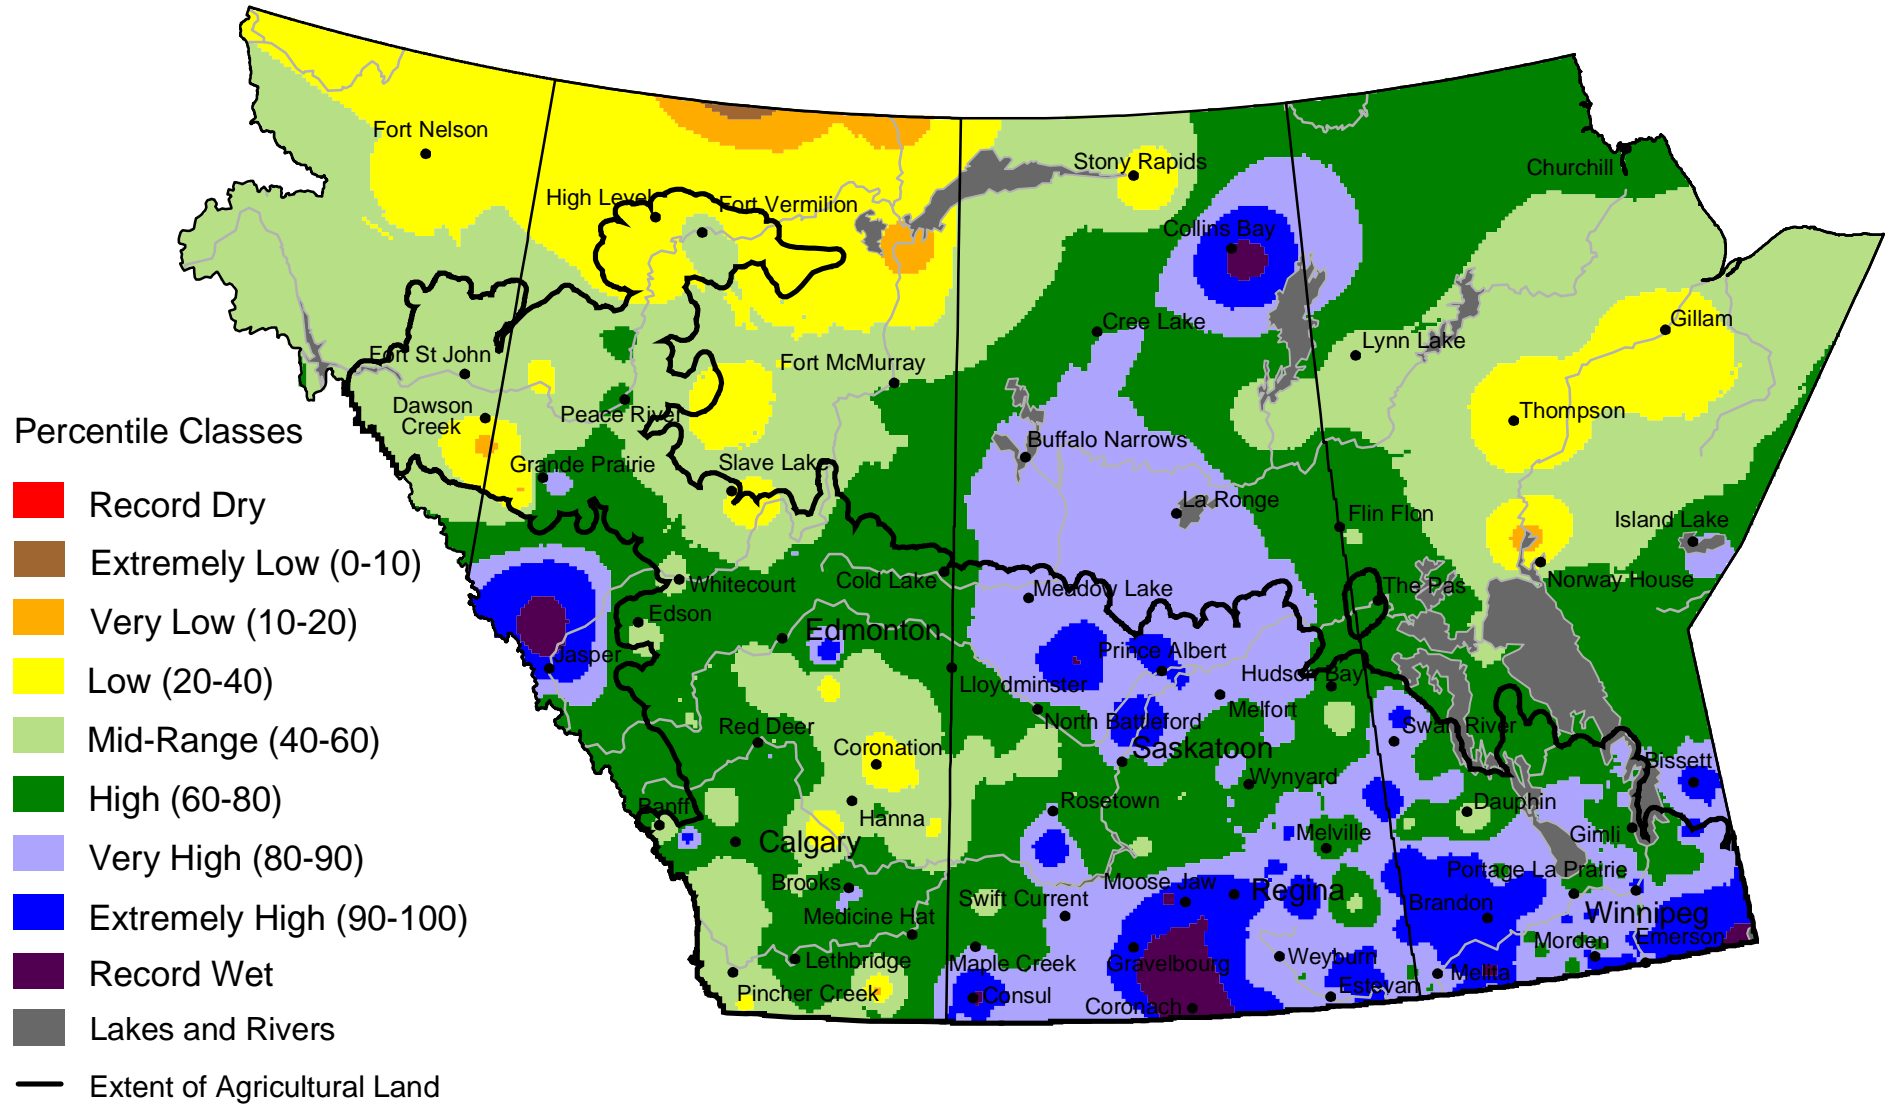

Current Precipitation Compared to Historical Distribution

April 1, 2004 to June 16, 2004 (A.M.)

www.agr.gc.ca/pfra/drought

Prepared by Agriculture and Agri-Food Canada (PFRA) using data from the Timely Climate Monitoring Network and the many federal and provincial agencies and volunteers that support it.