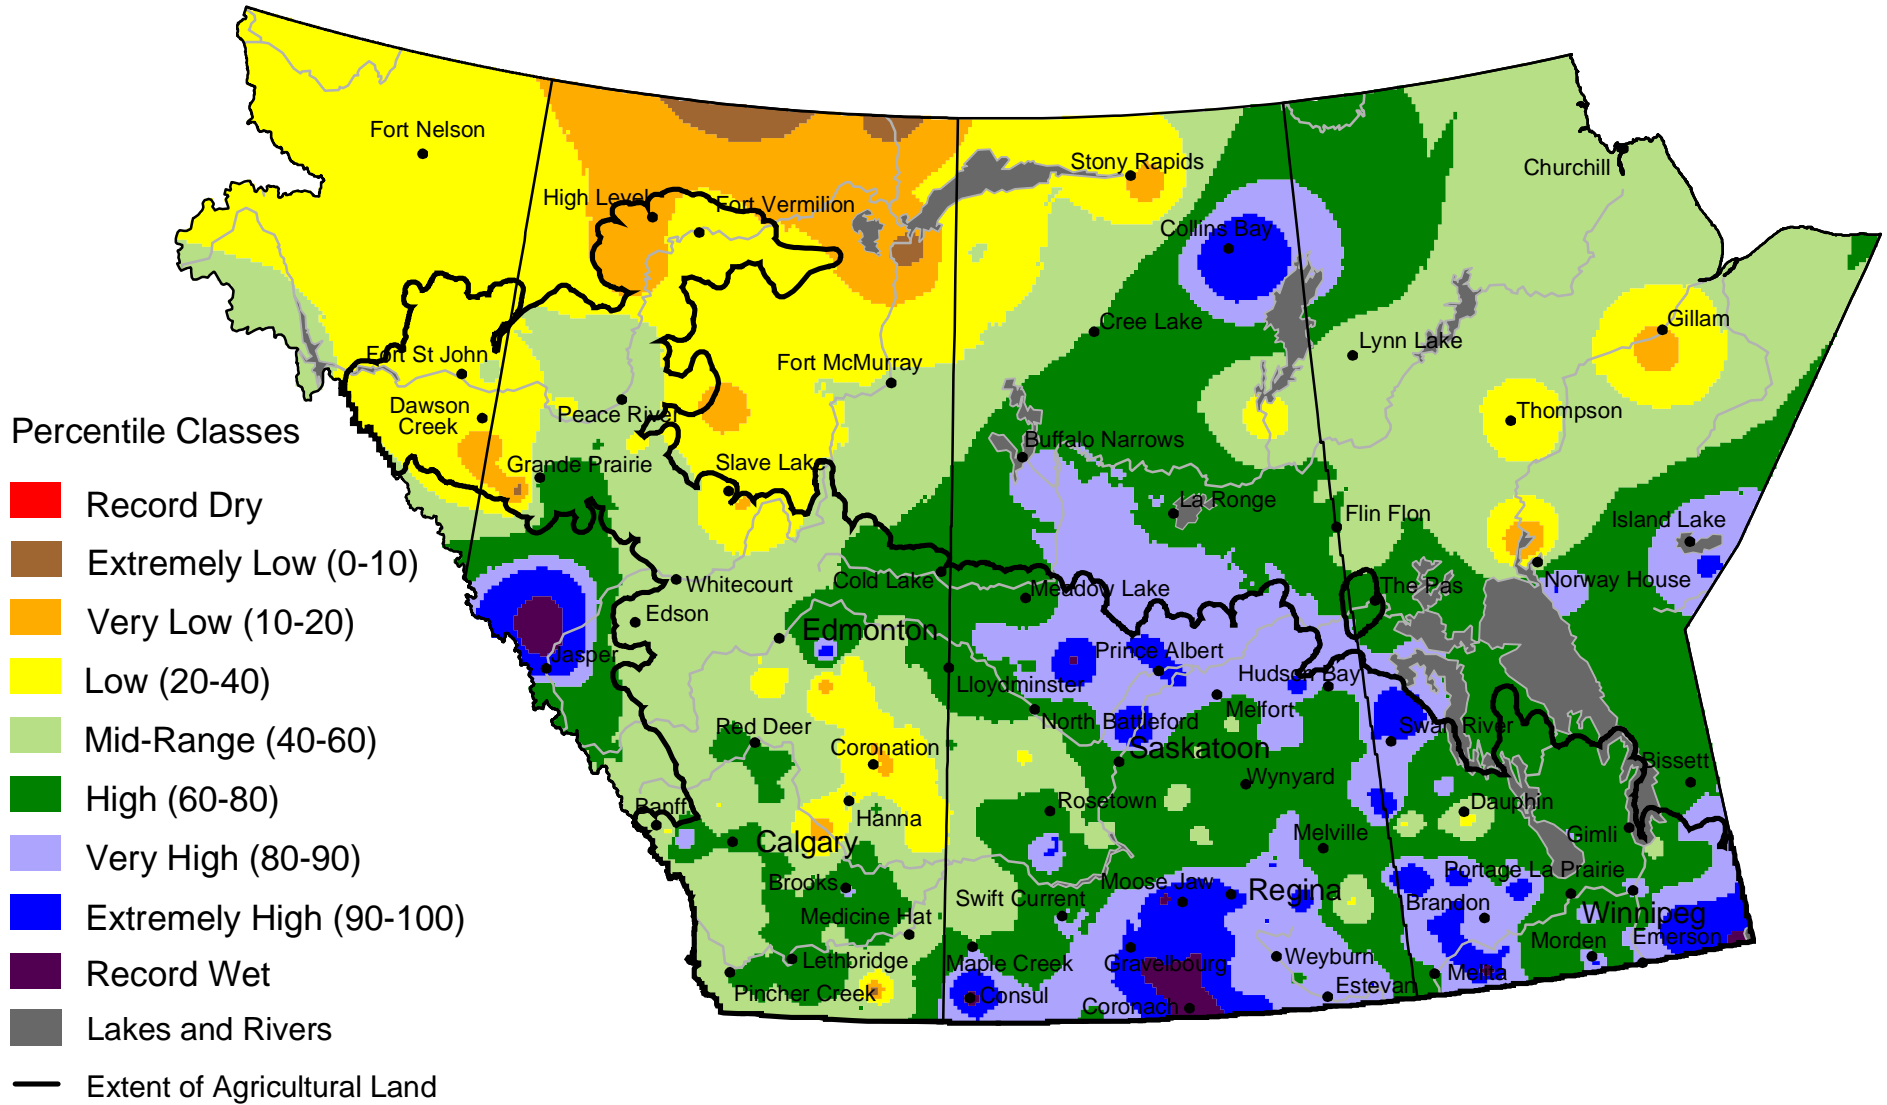

# Current Precipitation Compared to Historical Distribution

April 1, 2004 to June 23, 2004 (A.M.)

[www.agr.gc.ca/pfra/drought](http://www.agr.gc.ca/pfra/drought)

Prepared by Agriculture and Agri-Food Canada (PFRA) using data from the Timely Climate Monitoring Network and the many federal and provincial agencies and volunteers that support it.