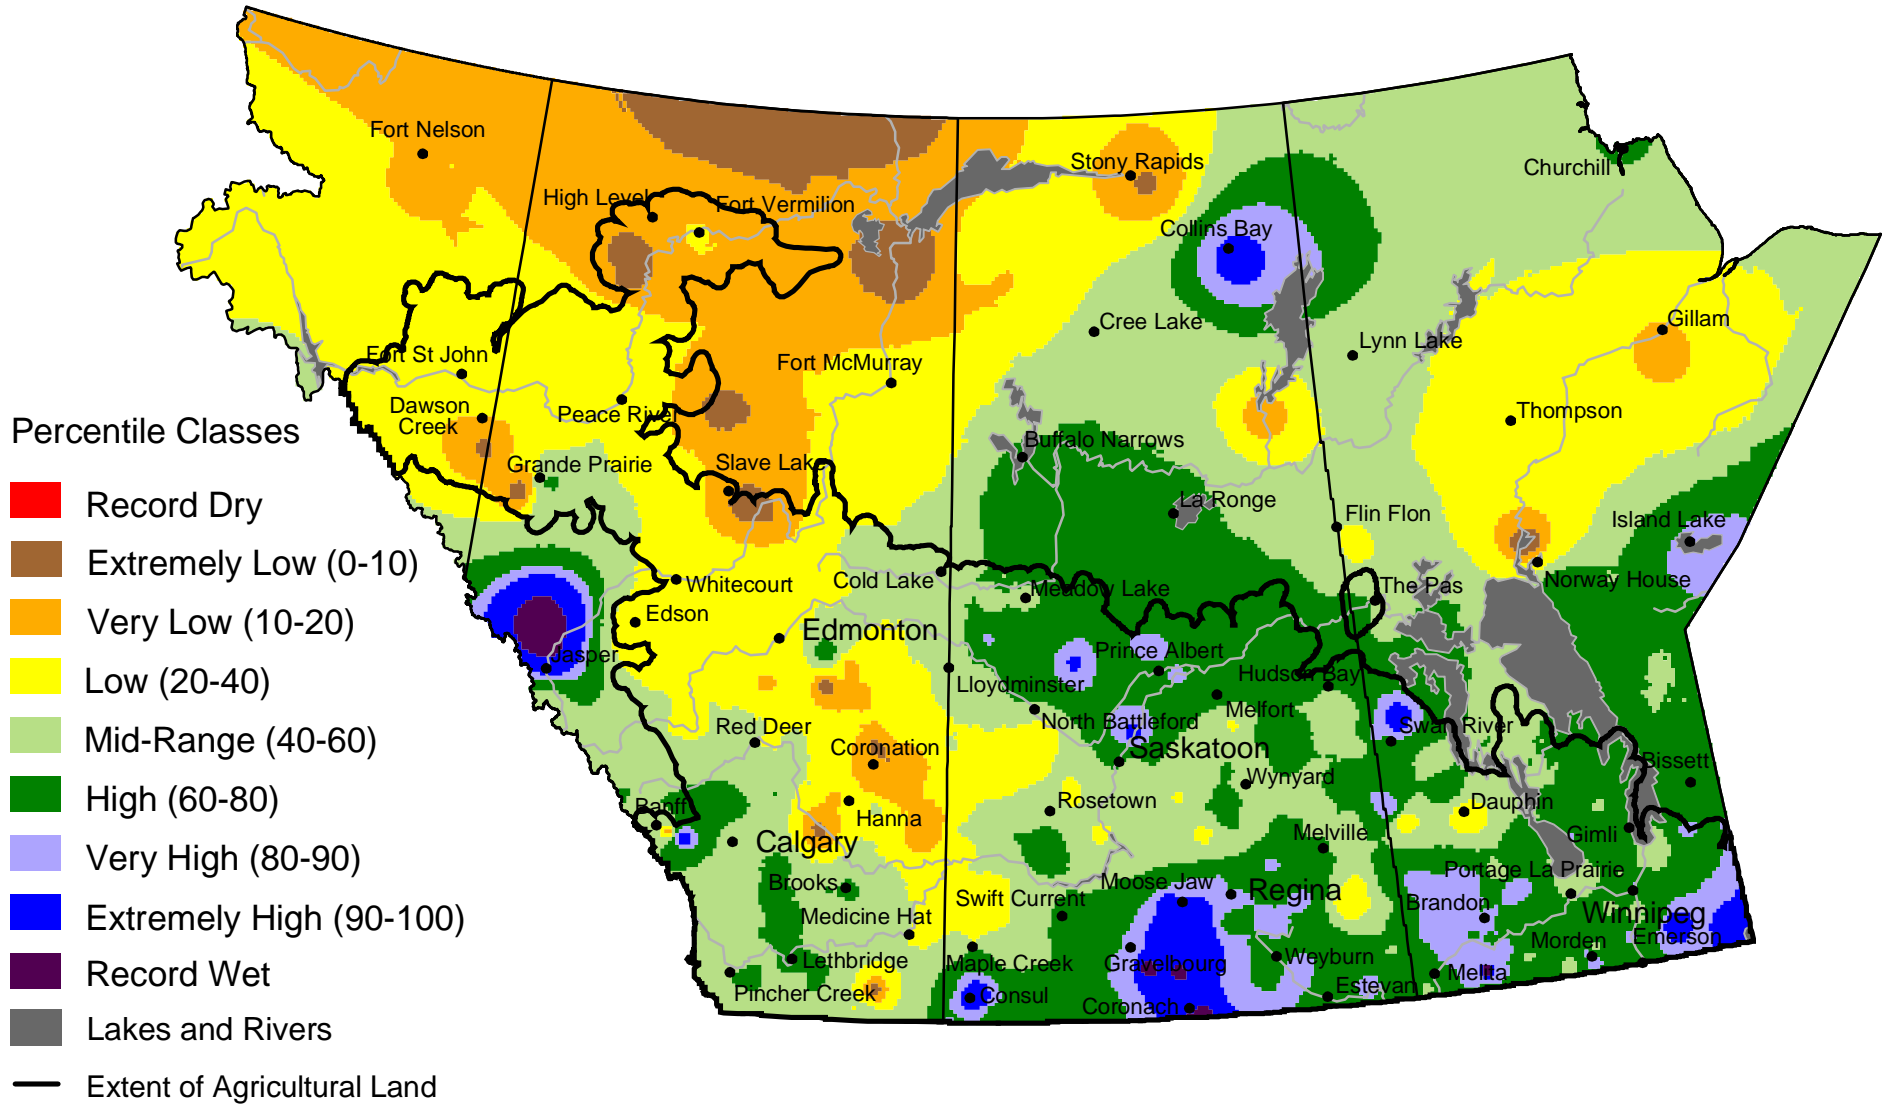

Current Precipitation Compared to Historical Distribution

April 1, 2004 to June 30, 2004 (A.M.)

www.agr.gc.ca/pfra/drought

Prepared by Agriculture and Agri-Food Canada (PFRA) using data from the Timely Climate Monitoring Network and the many federal and provincial agencies and volunteers that support it.