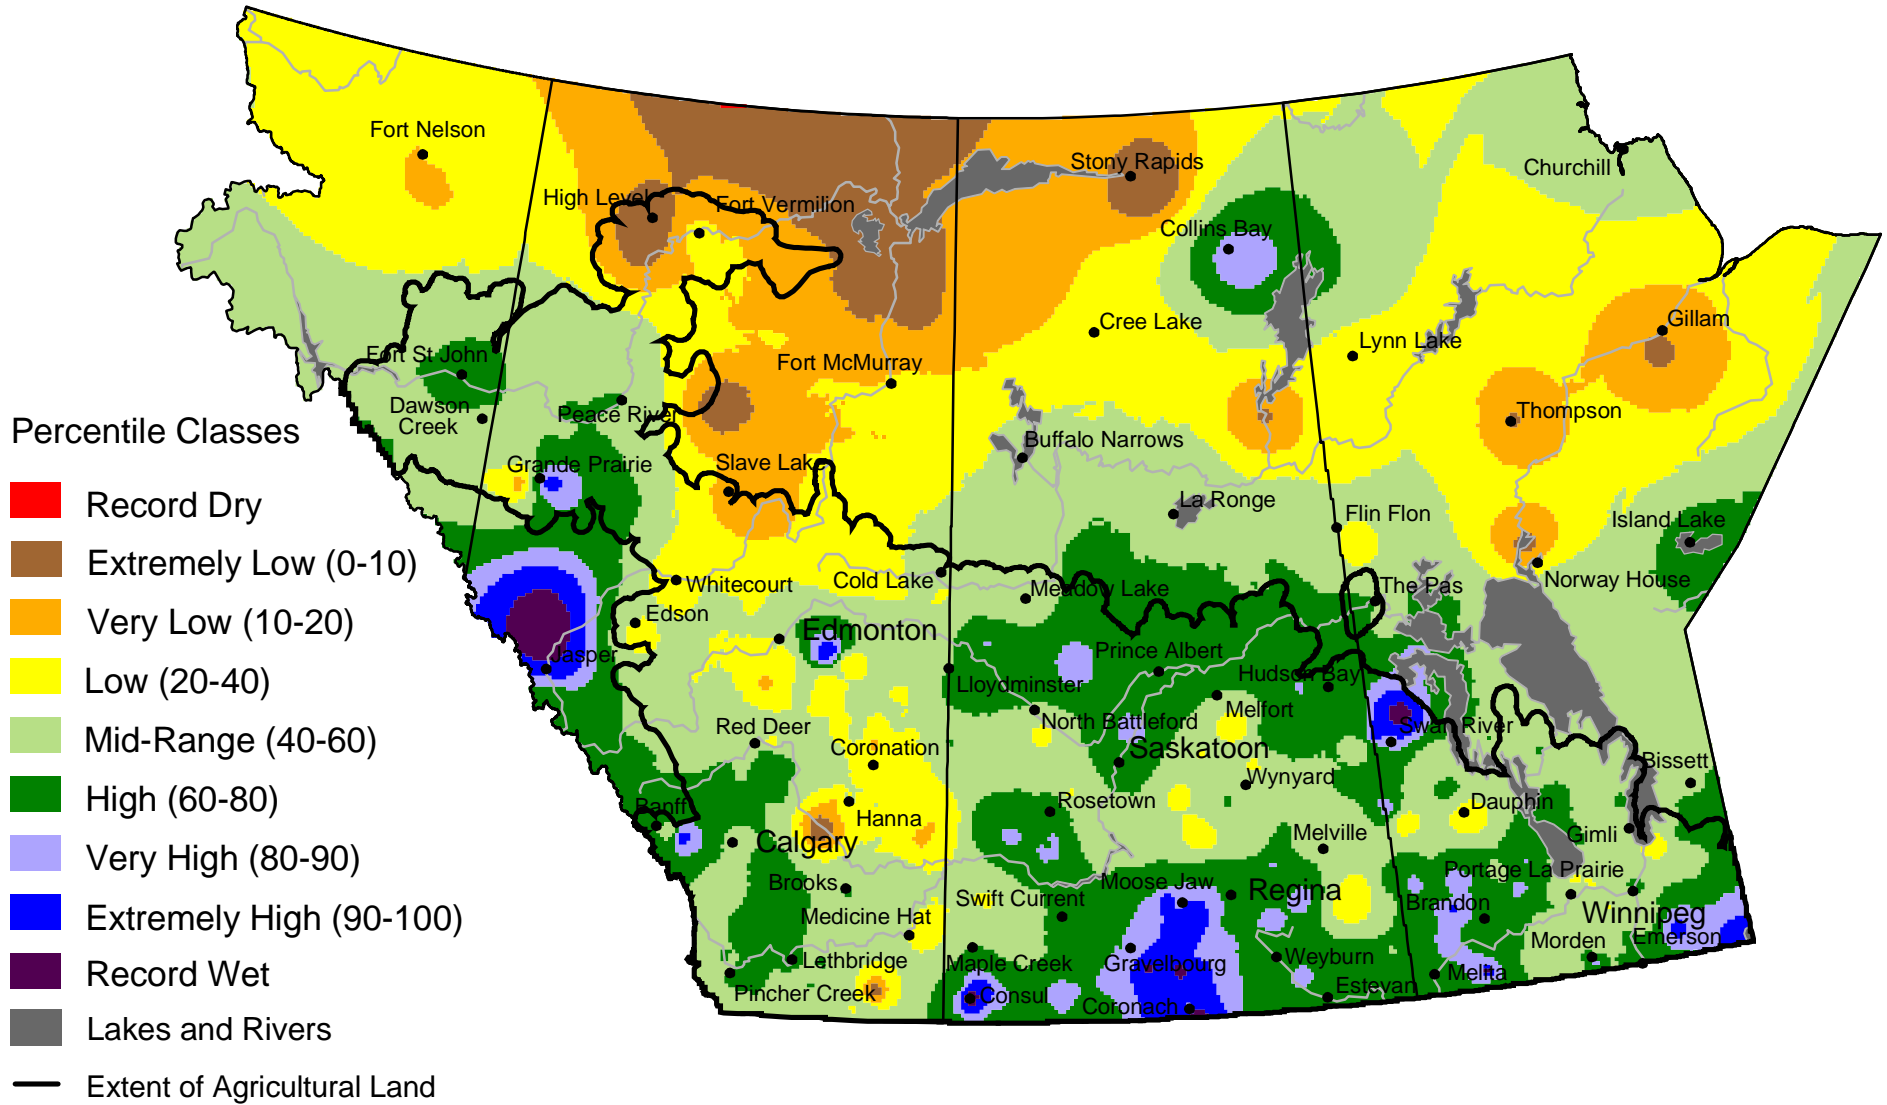

Current Precipitation Compared to Historical Distribution

April 1, 2004 to July 7, 2004 (A.M.)

www.agr.gc.ca/pfra/drought

Prepared by Agriculture and Agri-Food Canada (PFRA) using data from the Timely Climate Monitoring Network and the many federal and provincial agencies and volunteers that support it.