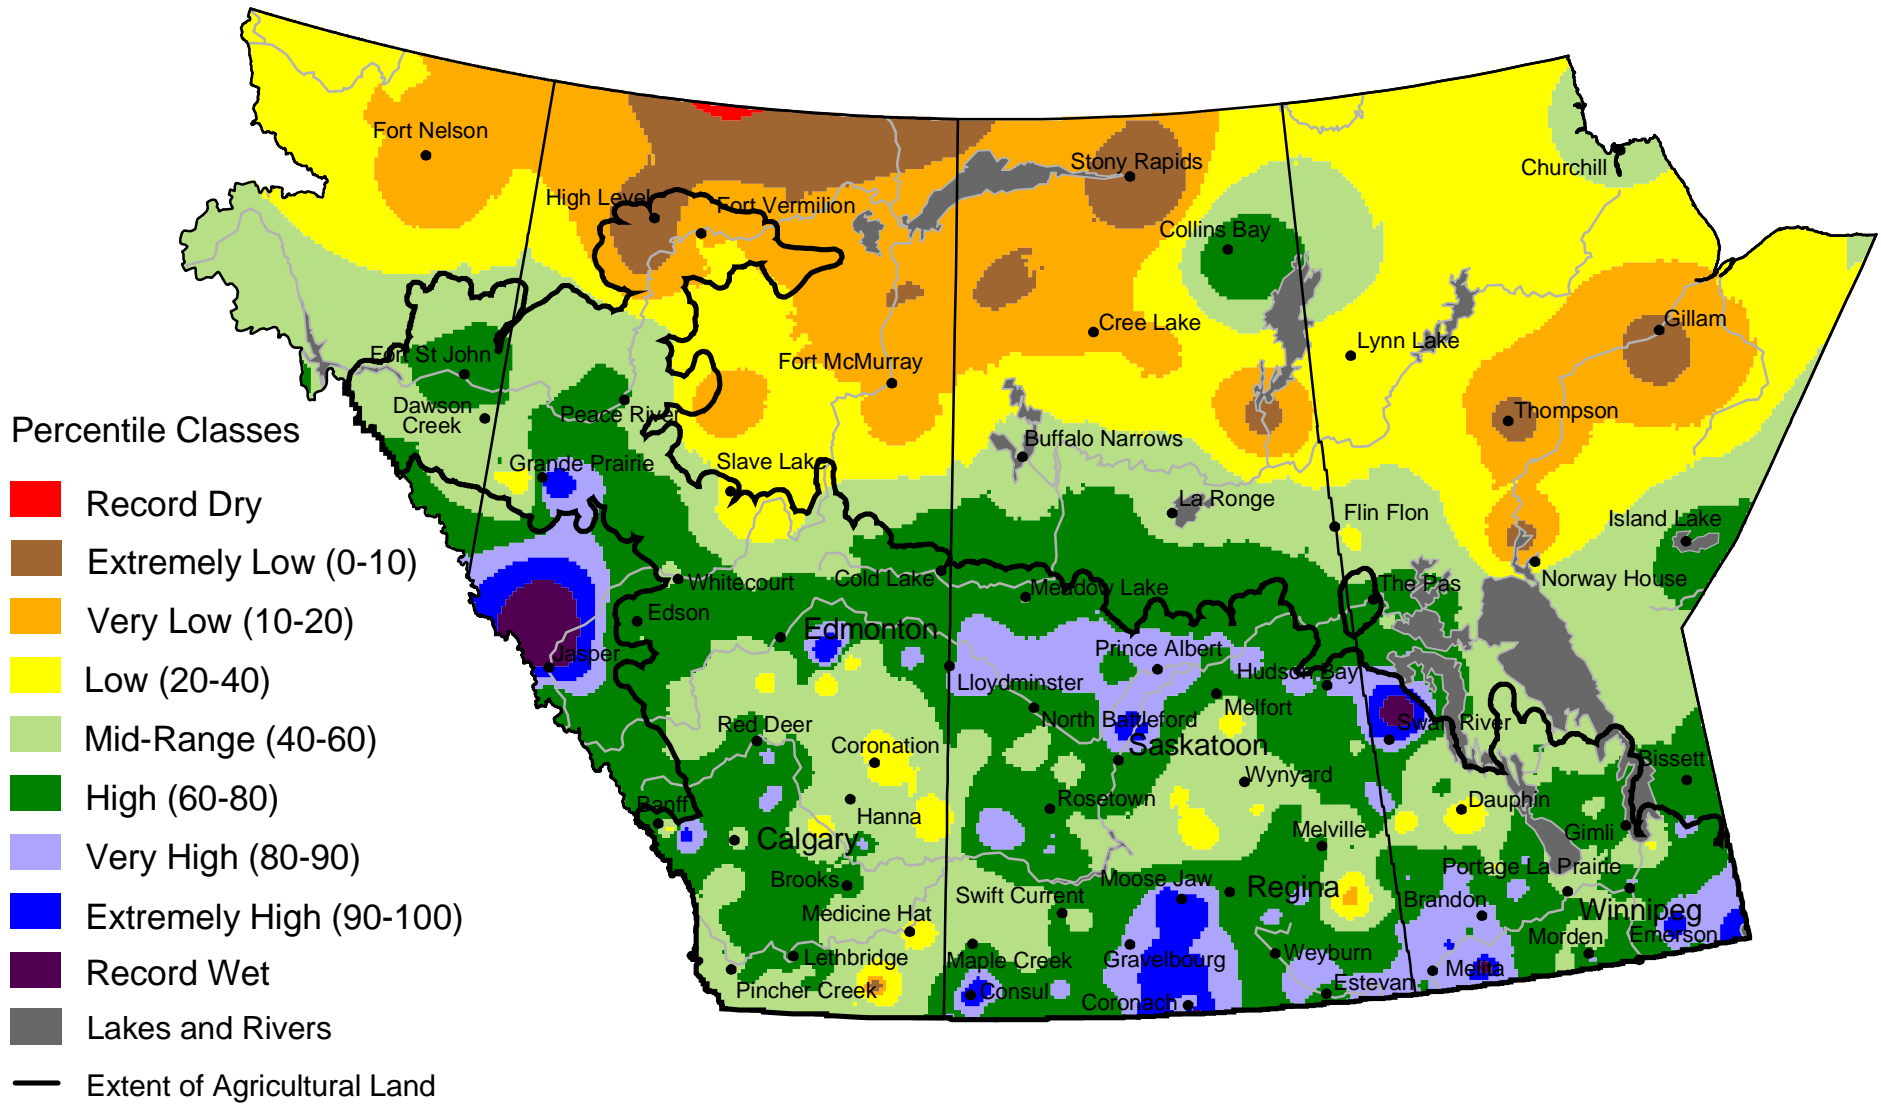

Current Precipitation Compared to Historical Distribution

April 1, 2004 to July 14, 2004 (A.M.)

www.agr.gc.ca/pfra/drought

Prepared by Agriculture and Agri-Food Canada (PFRA) using data from the Timely Climate Monitoring Network and the many federal and provincial agencies and volunteers that support it.