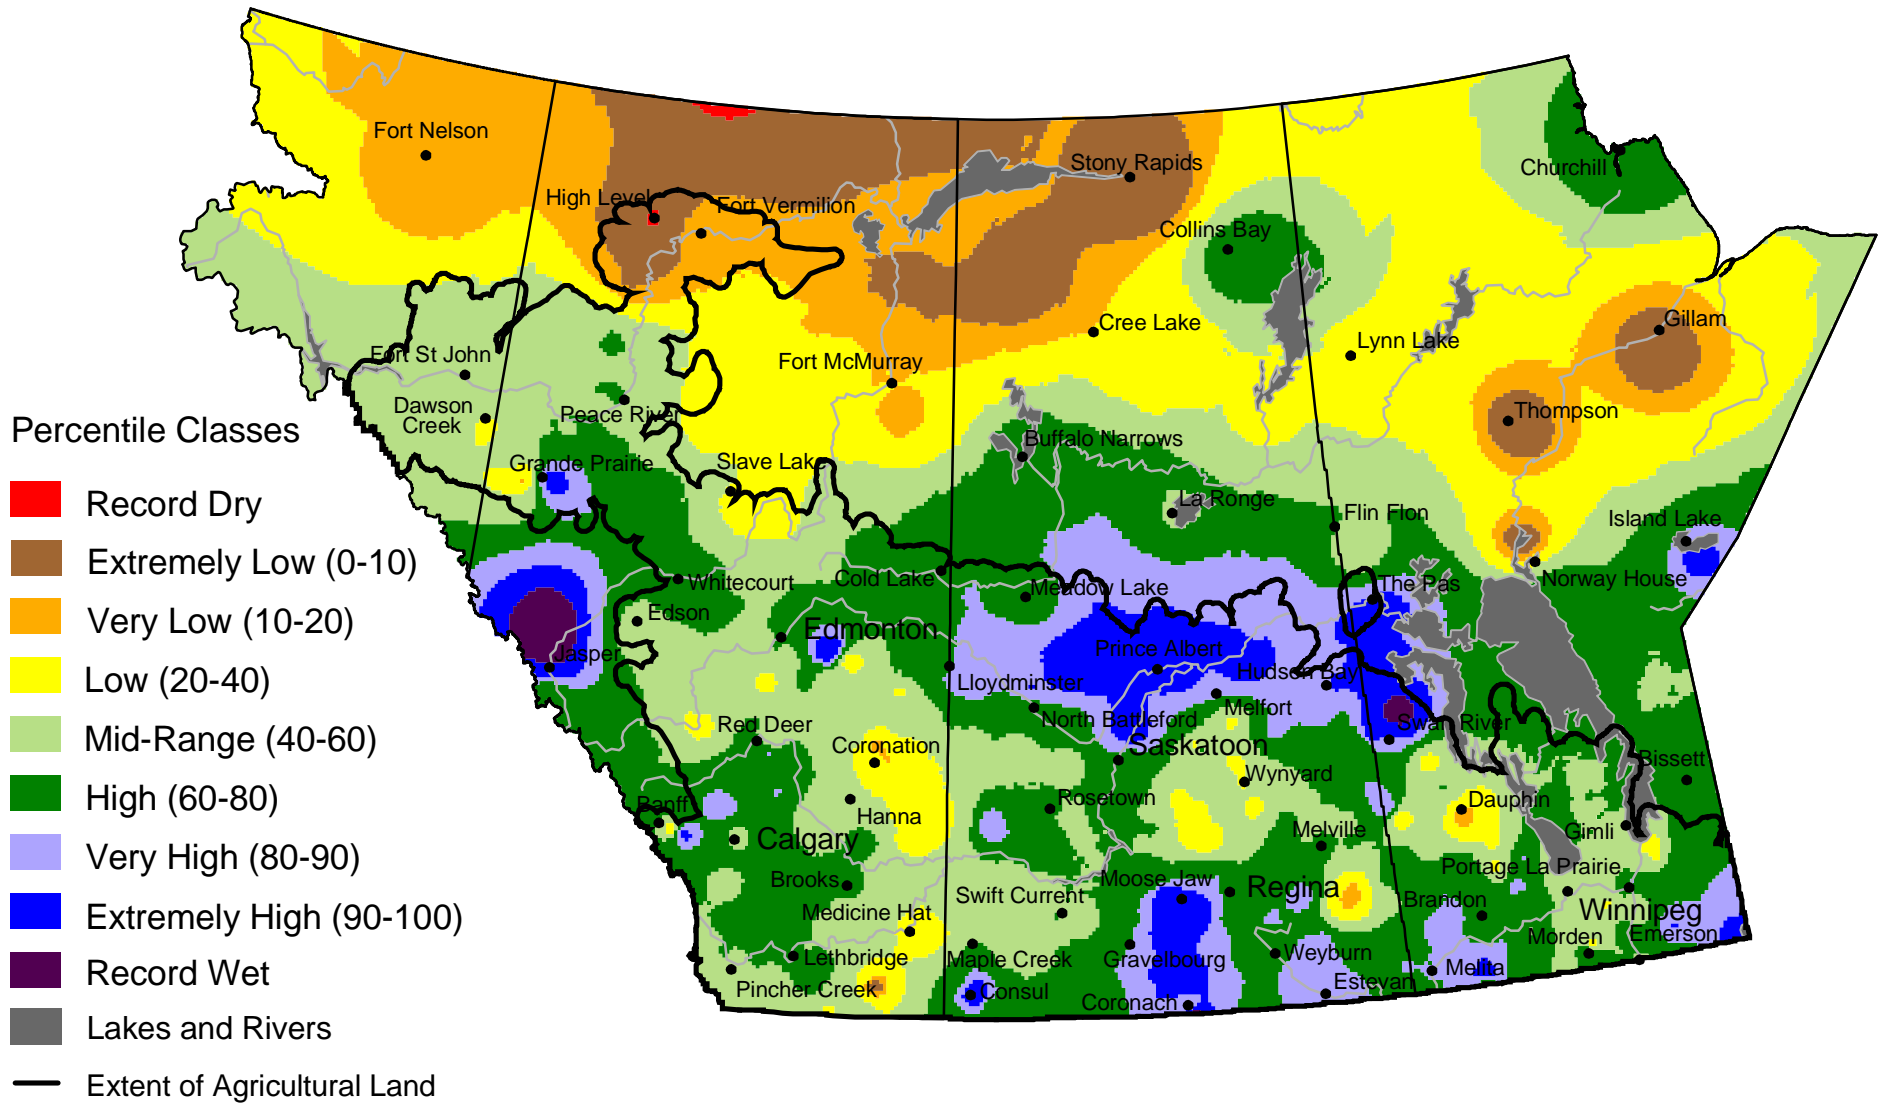

Current Precipitation Compared to Historical Distribution

April 1, 2004 to July 21, 2004 (A.M.)

www.agr.gc.ca/pfra/drought

Prepared by Agriculture and Agri-Food Canada (PFRA) using data from the Timely Climate Monitoring Network and the many federal and provincial agencies and volunteers that support it.